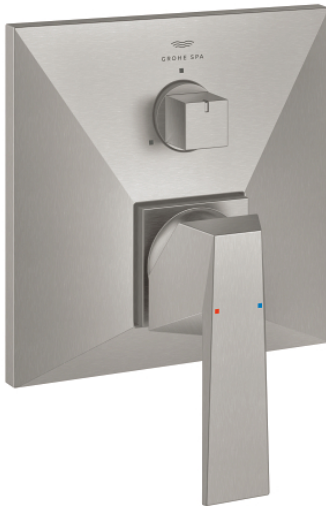

24 340 DC0 ALLURE BRILLIANT SINGLE-LEVER MIXER WITH 3-WAY DIVERTER

PRODUCT DESCRIPTION

- Colour: Supersteel
- trim set for GROHE Rapido SmartBox (35 600/35 604)
- GROHE SilkMove 46 mm ceramic cartridge
- GROHE LongLife finish
- wall escutcheon with GROHE FastFixation (covered escutcheon- and shaft sealing, covered fixing)
- metal escutcheon, retroactively 6° adjustable
- metal lever
- 3-way diverter
- without roughing-in set 35 600/35 604 (please order separately)
- flow performance: outlet A = 27 l/min, outlet B = 27 l/min, outlet C = 27 l/min