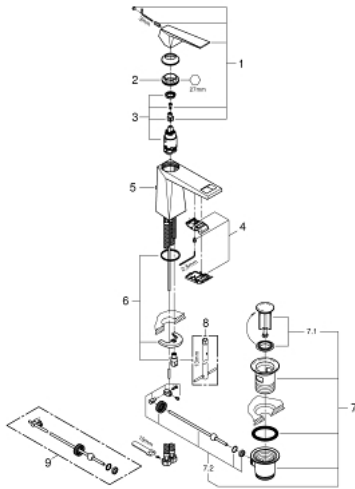

24 341 000 ALLURE BRILLIANT SINGLE-LEVER BASIN MIXER 1/2"
M-SIZE

PRODUCT DESCRIPTION

- Colour: chrome
- single hole installation
- GROHE SilkMove 28 mm ceramic cartridge
- temperature limiter
- GROHE LongLife finish
- GROHE EcoJoy - less water, perfect flow
- maximum flow rate (at 3 bar): 5 l/min
- GROHE FastFixation installation system
- spout with integrated mousseur
- pop-up waste set 1 1/4"
- flexible connection hoses
- recommended pressure 1.0 - 5.0 bar
- min. recommended pressure 1.0 bar

24 341 000 ALLURE BRILLIANT SINGLE-LEVER BASIN MIXER 1/2" M-SIZE

SPARE PARTS, October 2021 – now

- 1: Lever (Spare part-nr. 46793000)
 - 2: Fitting ring (Spare part-nr. 46715000)
 - 3: Cartridge (Spare part-nr. 46580000)
 - 4: Race (Spare part-nr. 46794000)
 - 5: Pop-up rod (Spare part-nr. 46787000)
 - 6: Shank fastening assembly (Spare part-nr. 46249000)
 - 7: Waste set 1 1/4" (Spare part-nr. 28910000)
 - 7.1: Plug (Spare part-nr. 07182000)
 - 7.2: Eccentric rod (Spare part-nr. 07052000)
 - 8: Mounting wrench (Spare part-nr. 19017000)*
 - 9: Eccentric rod (Spare part-nr. 07341000)*
- * Optional accessories