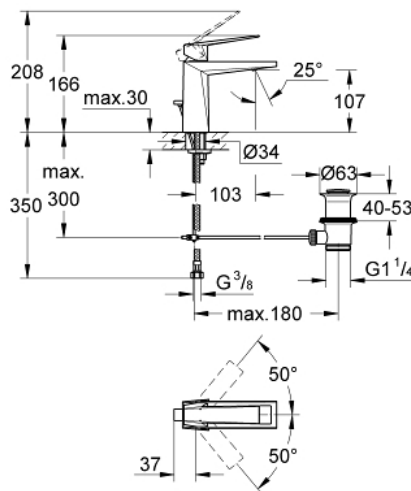

24 341 000 ALLURE BRILLIANT SINGLE-LEVER BASIN MIXER 1/2"
M-SIZE

PRODUCT DESCRIPTION

- Colour: chrome
- single hole installation
- GROHE SilkMove 28 mm ceramic cartridge
- temperature limiter
- GROHE LongLife finish
- GROHE EcoJoy - less water, perfect flow
- maximum flow rate (at 3 bar): 5 l/min
- GROHE FastFixation installation system
- spout with integrated mousseur
- pop-up waste set 1 1/4"
- flexible connection hoses
- recommended pressure 1.0 - 5.0 bar
- min. recommended pressure 1.0 bar

24 341 000 ALLURE BRILLIANT SINGLE-LEVER BASIN MIXER 1/2" M-SIZE

SPARE PARTS, October 2021 – now

- 1: Lever (Spare part-nr. 46793000)
 - 2: Fitting ring (Spare part-nr. 46715000)
 - 3: Cartridge (Spare part-nr. 46580000)
 - 4: Race (Spare part-nr. 46794000)
 - 5: Pop-up rod (Spare part-nr. 46787000)
 - 6: Shank fastening assembly (Spare part-nr. 46249000)
 - 7: Waste set 1 1/4" (Spare part-nr. 28910000)
 - 7.1: Plug (Spare part-nr. 07182000)
 - 7.2: Eccentric rod (Spare part-nr. 07052000)
 - 8: Mounting wrench (Spare part-nr. 19017000)*
 - 9: Eccentric rod (Spare part-nr. 07341000)*
- * Optional accessories