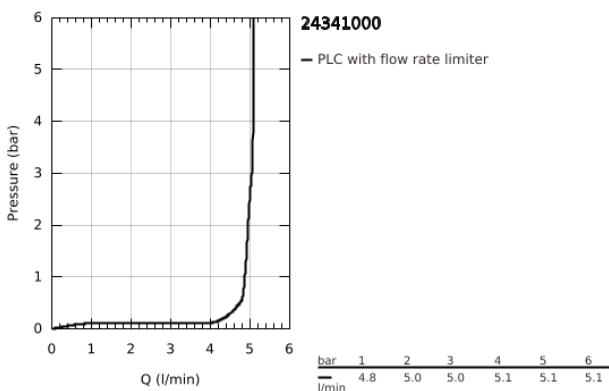

24 341 000 ALLURE BRILLIANT SINGLE-LEVER BASIN MIXER 1/2"
M-SIZE

PRODUCT DESCRIPTION

- Colour: chrome
- single hole installation
- GROHE SilkMove 28 mm ceramic cartridge
- temperature limiter
- GROHE LongLife finish
- GROHE EcoJoy - less water, perfect flow
- maximum flow rate (at 3 bar): 5 l/min
- GROHE FastFixation installation system
- spout with integrated mousseur
- pop-up waste set 1 1/4"
- flexible connection hoses
- recommended pressure 1.0 - 5.0 bar
- min. recommended pressure 1.0 bar

24 341 000 ALLURE BRILLIANT SINGLE-LEVER BASIN MIXER 1/2" M-SIZE

SPARE PARTS, October 2021 – now

- 1: Lever (Spare part-nr. 46793000)
 - 2: Fitting ring (Spare part-nr. 46715000)
 - 3: Cartridge (Spare part-nr. 46580000)
 - 4: Race (Spare part-nr. 46794000)
 - 5: Pop-up rod (Spare part-nr. 46787000)
 - 6: Shank fastening assembly (Spare part-nr. 46249000)
 - 7: Waste set 1 1/4" (Spare part-nr. 28910000)
 - 7.1: Plug (Spare part-nr. 07182000)
 - 7.2: Eccentric rod (Spare part-nr. 07052000)
 - 8: Mounting wrench (Spare part-nr. 19017000)*
 - 9: Eccentric rod (Spare part-nr. 07341000)*
- * Optional accessories