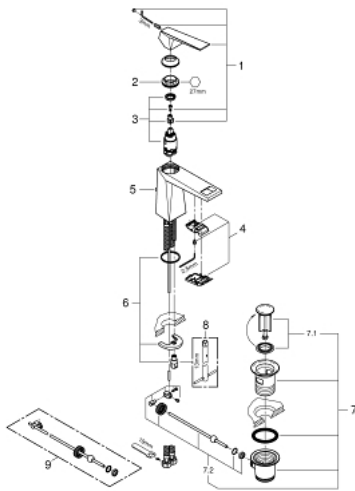

24 341 AL0 ALLURE BRILLIANT SINGLE-LEVER BASIN MIXER 1/2" M-SIZE

PRODUCT DESCRIPTION

- Colour: brushed hard graphite
- single hole installation
- GROHE SilkMove 28 mm ceramic cartridge
- temperature limiter
- GROHE LongLife finish
- GROHE FastFixation installation system
- GROHE EcoJoy - less water, perfect flow
- maximum flow rate (at 3 bar): 5 l/min
- spout with integrated mousseur
- pop-up waste set 1 1/4"
- flexible connection hoses
- recommended pressure 1.0 - 5.0 bar
- min. recommended pressure 1.0 bar

24 341 AL0 ALLURE BRILLIANT SINGLE-LEVER BASIN MIXER 1/2" M-SIZE

SPARE PARTS, October 2021 – now

- 1: Lever (Spare part-nr. 46793AL0)
 - 2: Fitting ring (Spare part-nr. 46715000)
 - 3: Cartridge (Spare part-nr. 46580000)
 - 4: Race (Spare part-nr. 46794AL0)
 - 5: Pop-up rod (Spare part-nr. 46787AL0)
 - 6: Shank fastening assembly (Spare part-nr. 46249000)
 - 7: Waste set 1 1/4" (Spare part-nr. 28910AL0)
 - 7.1: Plug (Spare part-nr. 07182AL0)
 - 7.2: Eccentric rod (Spare part-nr. 07052000)
 - 8: Mounting wrench (Spare part-nr. 19017000)*
 - 9: Eccentric rod (Spare part-nr. 07341000)*
- * Optional accessories