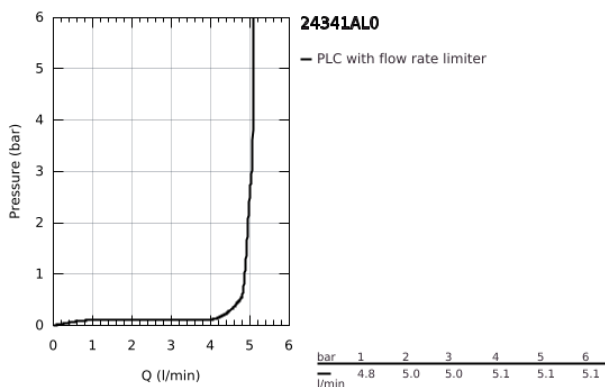

24 341 AL0 ALLURE BRILLIANT SINGLE-LEVER BASIN MIXER 1/2" M-SIZE

PRODUCT DESCRIPTION

- Colour: brushed hard graphite
- single hole installation
- GROHE SilkMove 28 mm ceramic cartridge
- temperature limiter
- GROHE LongLife finish
- GROHE FastFixation installation system
- GROHE EcoJoy - less water, perfect flow
- maximum flow rate (at 3 bar): 5 l/min
- spout with integrated mousseur
- pop-up waste set 1 1/4"
- flexible connection hoses
- recommended pressure 1.0 - 5.0 bar
- min. recommended pressure 1.0 bar

24 341 AL0 ALLURE BRILLIANT SINGLE-LEVER BASIN MIXER 1/2" M-SIZE

SPARE PARTS, October 2021 – now

- 1: Lever (Spare part-nr. 46793AL0)
 - 2: Fitting ring (Spare part-nr. 46715000)
 - 3: Cartridge (Spare part-nr. 46580000)
 - 4: Race (Spare part-nr. 46794AL0)
 - 5: Pop-up rod (Spare part-nr. 46787AL0)
 - 6: Shank fastening assembly (Spare part-nr. 46249000)
 - 7: Waste set 1 1/4" (Spare part-nr. 28910AL0)
 - 7.1: Plug (Spare part-nr. 07182AL0)
 - 7.2: Eccentric rod (Spare part-nr. 07052000)
 - 8: Mounting wrench (Spare part-nr. 19017000)*
 - 9: Eccentric rod (Spare part-nr. 07341000)*
- * Optional accessories