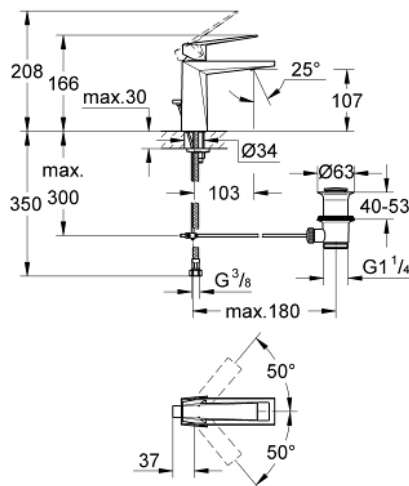

24 341 AL0 ALLURE BRILLIANT SINGLE-LEVER BASIN MIXER 1/2" M-SIZE

PRODUCT DESCRIPTION

- Colour: brushed hard graphite
- single hole installation
- GROHE SilkMove 28 mm ceramic cartridge
- temperature limiter
- GROHE LongLife finish
- GROHE FastFixation installation system
- GROHE EcoJoy - less water, perfect flow
- maximum flow rate (at 3 bar): 5 l/min
- spout with integrated mousseur
- pop-up waste set 1 1/4"
- flexible connection hoses
- recommended pressure 1.0 - 5.0 bar
- min. recommended pressure 1.0 bar

24 341 AL0 ALLURE BRILLIANT SINGLE-LEVER BASIN MIXER 1/2" M-SIZE

SPARE PARTS, October 2021 – now

- 1: Lever (Spare part-nr. 46793AL0)
 - 2: Fitting ring (Spare part-nr. 46715000)
 - 3: Cartridge (Spare part-nr. 46580000)
 - 4: Race (Spare part-nr. 46794AL0)
 - 5: Pop-up rod (Spare part-nr. 46787AL0)
 - 6: Shank fastening assembly (Spare part-nr. 46249000)
 - 7: Waste set 1 1/4" (Spare part-nr. 28910AL0)
 - 7.1: Plug (Spare part-nr. 07182AL0)
 - 7.2: Eccentric rod (Spare part-nr. 07052000)
 - 8: Mounting wrench (Spare part-nr. 19017000)*
 - 9: Eccentric rod (Spare part-nr. 07341000)*
- * Optional accessories