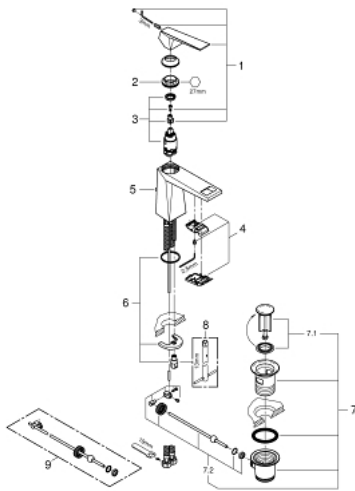

24 341 DC0 **ALLURE BRILLIANT SINGLE-LEVER BASIN MIXER 1/2"**
M-SIZE

PRODUCT DESCRIPTION

- Colour: Supersteel
- single hole installation
- GROHE SilkMove 28 mm ceramic cartridge
- temperature limiter
- GROHE LongLife finish
- GROHE FastFixation installation system
- GROHE EcoJoy - less water, perfect flow
- maximum flow rate (at 3 bar): 5 l/min
- spout with integrated mousseur
- pop-up waste set 1 1/4"
- flexible connection hoses
- recommended pressure 1.0 - 5.0 bar
- min. recommended pressure 1.0 bar

24 341 DC0 ALLURE BRILLIANT SINGLE-LEVER BASIN MIXER 1/2" M-SIZE

SPARE PARTS, October 2021 – now

- 1: Lever (Spare part-nr. 46793DC0)
 - 2: Fitting ring (Spare part-nr. 46715000)
 - 3: Cartridge (Spare part-nr. 46580000)
 - 4: Race (Spare part-nr. 46794DC0)
 - 5: Pop-up rod (Spare part-nr. 46787DC0)
 - 6: Shank fastening assembly (Spare part-nr. 46249000)
 - 7: Waste set 1 1/4" (Spare part-nr. 28910DC0)
 - 7.1: Plug (Spare part-nr. 07182DC0)
 - 7.2: Eccentric rod (Spare part-nr. 07052000)
 - 8: Mounting wrench (Spare part-nr. 19017000)*
 - 9: Eccentric rod (Spare part-nr. 07341000)*
- * Optional accessories