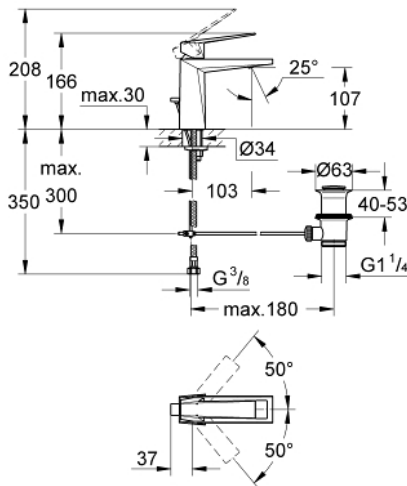

24 341 DC0 **ALLURE BRILLIANT SINGLE-LEVER BASIN MIXER 1/2"**
M-SIZE

PRODUCT DESCRIPTION

- Colour: Supersteel
- single hole installation
- GROHE SilkMove 28 mm ceramic cartridge
- temperature limiter
- GROHE LongLife finish
- GROHE FastFixation installation system
- GROHE EcoJoy - less water, perfect flow
- maximum flow rate (at 3 bar): 5 l/min
- spout with integrated mousseur
- pop-up waste set 1 1/4"
- flexible connection hoses
- recommended pressure 1.0 - 5.0 bar
- min. recommended pressure 1.0 bar

24 341 DC0 ALLURE BRILLIANT SINGLE-LEVER BASIN MIXER 1/2" M-SIZE

SPARE PARTS, October 2021 – now

- 1: Lever (Spare part-nr. 46793DC0)
 - 2: Fitting ring (Spare part-nr. 46715000)
 - 3: Cartridge (Spare part-nr. 46580000)
 - 4: Race (Spare part-nr. 46794DC0)
 - 5: Pop-up rod (Spare part-nr. 46787DC0)
 - 6: Shank fastening assembly (Spare part-nr. 46249000)
 - 7: Waste set 1 1/4" (Spare part-nr. 28910DC0)
 - 7.1: Plug (Spare part-nr. 07182DC0)
 - 7.2: Eccentric rod (Spare part-nr. 07052000)
 - 8: Mounting wrench (Spare part-nr. 19017000)*
 - 9: Eccentric rod (Spare part-nr. 07341000)*
- * Optional accessories