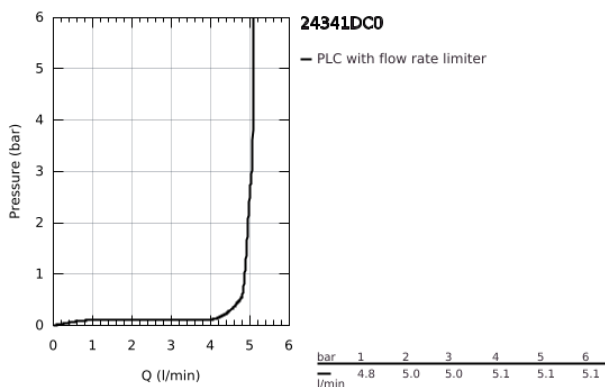

24 341 DC0 **ALLURE BRILLIANT SINGLE-LEVER BASIN MIXER 1/2"**
M-SIZE

PRODUCT DESCRIPTION

- Colour: Supersteel
- single hole installation
- GROHE SilkMove 28 mm ceramic cartridge
- temperature limiter
- GROHE LongLife finish
- GROHE FastFixation installation system
- GROHE EcoJoy - less water, perfect flow
- maximum flow rate (at 3 bar): 5 l/min
- spout with integrated mousseur
- pop-up waste set 1 1/4"
- flexible connection hoses
- recommended pressure 1.0 - 5.0 bar
- min. recommended pressure 1.0 bar

24 341 DC0 ALLURE BRILLIANT SINGLE-LEVER BASIN MIXER 1/2" M-SIZE

SPARE PARTS, October 2021 – now

- 1: Lever (Spare part-nr. 46793DC0)
 - 2: Fitting ring (Spare part-nr. 46715000)
 - 3: Cartridge (Spare part-nr. 46580000)
 - 4: Race (Spare part-nr. 46794DC0)
 - 5: Pop-up rod (Spare part-nr. 46787DC0)
 - 6: Shank fastening assembly (Spare part-nr. 46249000)
 - 7: Waste set 1 1/4" (Spare part-nr. 28910DC0)
 - 7.1: Plug (Spare part-nr. 07182DC0)
 - 7.2: Eccentric rod (Spare part-nr. 07052000)
 - 8: Mounting wrench (Spare part-nr. 19017000)*
 - 9: Eccentric rod (Spare part-nr. 07341000)*
- * Optional accessories