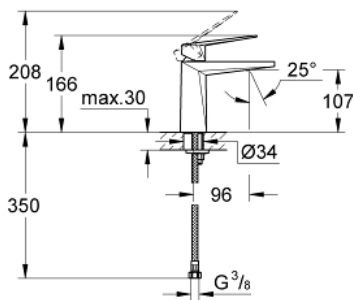

24 342 000 **ALLURE BRILLIANT SINGLE-LEVER BASIN MIXER 1/2"**  
**M-SIZE**

**PRODUCT DESCRIPTION**

- Colour: chrome
- single hole installation
- GROHE SilkMove 28 mm ceramic cartridge
- temperature limiter
- GROHE LongLife finish
- GROHE EcoJoy - less water, perfect flow
- maximum flow rate (at 3 bar): 5 l/min
- GROHE FastFixation installation system
- spout with integrated mousseur
- smooth body
- flexible connection hoses
- min. recommended pressure 1.0 bar

24 342 000 **ALLURE BRILLIANT SINGLE-LEVER BASIN MIXER 1/2"**  
**M-SIZE**

**SPARE PARTS**, October 2021 – now

- 1: Lever (Spare part-nr. 46793000)
- 2: Cartridge (Spare part-nr. 46580000)
- 3: Fitting ring (Spare part-nr. 46715000)
- 4: Race (Spare part-nr. 46794000)
- 5: Shank fastening assembly (Spare part-nr. 46249000)
- 6: Mounting wrench (Spare part-nr. 19017000)\*