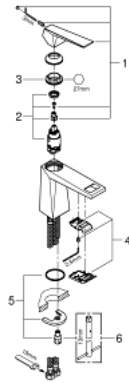

24 342 000 **ALLURE BRILLIANT SINGLE-LEVER BASIN MIXER 1/2"**  
**M-SIZE**

**PRODUCT DESCRIPTION**

- Colour: chrome
- single hole installation
- GROHE SilkMove 28 mm ceramic cartridge
- temperature limiter
- GROHE LongLife finish
- GROHE EcoJoy - less water, perfect flow
- maximum flow rate (at 3 bar): 5 l/min
- GROHE FastFixation installation system
- spout with integrated mousseur
- smooth body
- flexible connection hoses
- min. recommended pressure 1.0 bar

24 342 000 **ALLURE BRILLIANT SINGLE-LEVER BASIN MIXER 1/2"**  
**M-SIZE**

**SPARE PARTS**, October 2021 – now

- 1: Lever (Spare part-nr. 46793000)
- 2: Cartridge (Spare part-nr. 46580000)
- 3: Fitting ring (Spare part-nr. 46715000)
- 4: Race (Spare part-nr. 46794000)
- 5: Shank fastening assembly (Spare part-nr. 46249000)
- 6: Mounting wrench (Spare part-nr. 19017000)\*