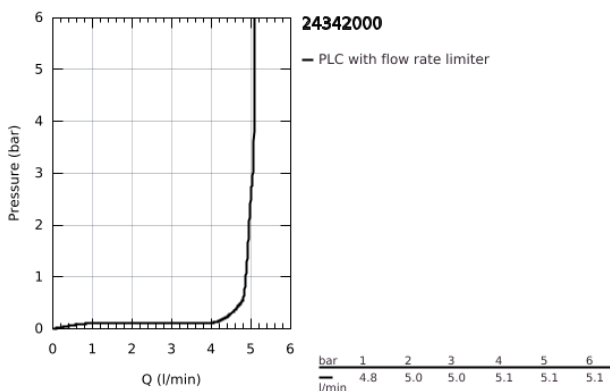

24 342 000 **ALLURE BRILLIANT SINGLE-LEVER BASIN MIXER 1/2"**  
**M-SIZE**

**PRODUCT DESCRIPTION**

- Colour: chrome
- single hole installation
- GROHE SilkMove 28 mm ceramic cartridge
- temperature limiter
- GROHE LongLife finish
- GROHE EcoJoy - less water, perfect flow
- maximum flow rate (at 3 bar): 5 l/min
- GROHE FastFixation installation system
- spout with integrated mousseur
- smooth body
- flexible connection hoses
- min. recommended pressure 1.0 bar

24 342 000 **ALLURE BRILLIANT SINGLE-LEVER BASIN MIXER 1/2"**  
**M-SIZE**

**SPARE PARTS**, October 2021 – now

- 1: Lever (Spare part-nr. 46793000)
- 2: Cartridge (Spare part-nr. 46580000)
- 3: Fitting ring (Spare part-nr. 46715000)
- 4: Race (Spare part-nr. 46794000)
- 5: Shank fastening assembly (Spare part-nr. 46249000)
- 6: Mounting wrench (Spare part-nr. 19017000)\*