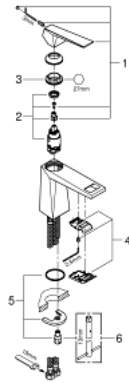

24 342 AL0 ALLURE BRILLIANT SINGLE-LEVER BASIN MIXER 1/2" M-SIZE

PRODUCT DESCRIPTION

- Colour: brushed hard graphite
- single hole installation
- GROHE SilkMove 28 mm ceramic cartridge
- temperature limiter
- GROHE LongLife finish
- GROHE EcoJoy - less water, perfect flow
- maximum flow rate (at 3 bar): 5 l/min
- GROHE FastFixation installation system
- spout with integrated mousseur
- smooth body
- flexible connection hoses
- min. recommended pressure 1.0 bar

24 342 AL0 **ALLURE BRILLIANT SINGLE-LEVER BASIN MIXER 1/2"**
M-SIZE

SPARE PARTS, October 2021 – now

- 1: Lever (Spare part-nr. 46793AL0)
- 2: Cartridge (Spare part-nr. 46580000)
- 3: Fitting ring (Spare part-nr. 46715000)
- 4: Race (Spare part-nr. 46794AL0)
- 5: Shank fastening assembly (Spare part-nr. 46249000)
- 6: Mounting wrench (Spare part-nr. 19017000)*