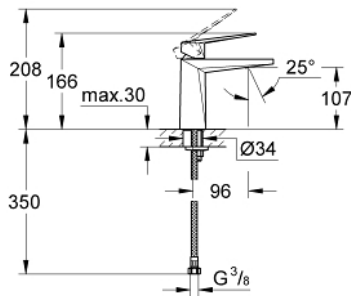

24 342 AL0 ALLURE BRILLIANT SINGLE-LEVER BASIN MIXER 1/2" M-SIZE

PRODUCT DESCRIPTION

- Colour: brushed hard graphite
- single hole installation
- GROHE SilkMove 28 mm ceramic cartridge
- temperature limiter
- GROHE LongLife finish
- GROHE EcoJoy - less water, perfect flow
- maximum flow rate (at 3 bar): 5 l/min
- GROHE FastFixation installation system
- spout with integrated mousseur
- smooth body
- flexible connection hoses
- min. recommended pressure 1.0 bar

24 342 AL0 **ALLURE BRILLIANT SINGLE-LEVER BASIN MIXER 1/2"**
M-SIZE

SPARE PARTS, October 2021 – now

- 1: Lever (Spare part-nr. 46793AL0)
- 2: Cartridge (Spare part-nr. 46580000)
- 3: Fitting ring (Spare part-nr. 46715000)
- 4: Race (Spare part-nr. 46794AL0)
- 5: Shank fastening assembly (Spare part-nr. 46249000)
- 6: Mounting wrench (Spare part-nr. 19017000)*