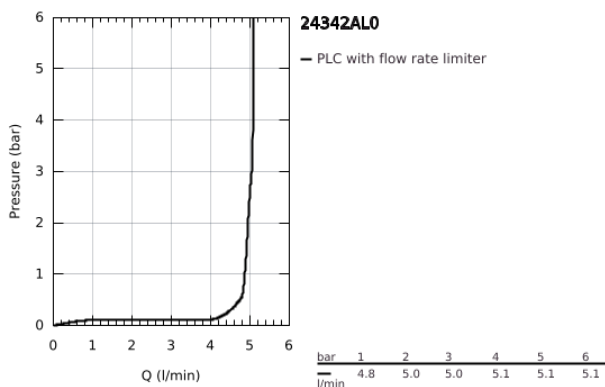

24 342 AL0 ALLURE BRILLIANT SINGLE-LEVER BASIN MIXER 1/2" M-SIZE

PRODUCT DESCRIPTION

- Colour: brushed hard graphite
- single hole installation
- GROHE SilkMove 28 mm ceramic cartridge
- temperature limiter
- GROHE LongLife finish
- GROHE EcoJoy - less water, perfect flow
- maximum flow rate (at 3 bar): 5 l/min
- GROHE FastFixation installation system
- spout with integrated mousseur
- smooth body
- flexible connection hoses
- min. recommended pressure 1.0 bar

24 342 AL0 **ALLURE BRILLIANT SINGLE-LEVER BASIN MIXER 1/2"**
M-SIZE

SPARE PARTS, October 2021 – now

- 1: Lever (Spare part-nr. 46793AL0)
- 2: Cartridge (Spare part-nr. 46580000)
- 3: Fitting ring (Spare part-nr. 46715000)
- 4: Race (Spare part-nr. 46794AL0)
- 5: Shank fastening assembly (Spare part-nr. 46249000)
- 6: Mounting wrench (Spare part-nr. 19017000)*