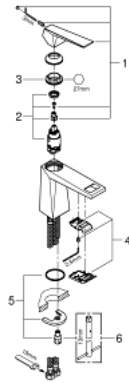

24 342 DC0 **ALLURE BRILLIANT SINGLE-LEVER BASIN MIXER 1/2"**
M-SIZE

PRODUCT DESCRIPTION

- Colour: Supersteel
- single hole installation
- GROHE SilkMove 28 mm ceramic cartridge
- temperature limiter
- GROHE LongLife finish
- GROHE EcoJoy - less water, perfect flow
- maximum flow rate (at 3 bar): 5 l/min
- GROHE FastFixation installation system
- spout with integrated mousseur
- smooth body
- flexible connection hoses
- min. recommended pressure 1.0 bar

24 342 DC0 **ALLURE BRILLIANT SINGLE-LEVER BASIN MIXER 1/2"**
M-SIZE

SPARE PARTS, October 2021 – now

- 1: Lever (Spare part-nr. 46793DC0)
- 2: Cartridge (Spare part-nr. 46580000)
- 3: Fitting ring (Spare part-nr. 46715000)
- 4: Race (Spare part-nr. 46794DC0)
- 5: Shank fastening assembly (Spare part-nr. 46249000)
- 6: Mounting wrench (Spare part-nr. 19017000)*