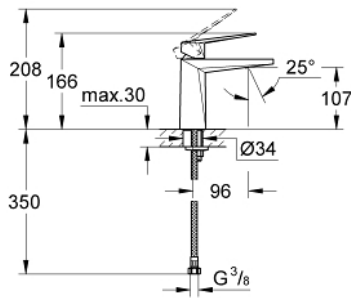

24 342 DC0 **ALLURE BRILLIANT SINGLE-LEVER BASIN MIXER 1/2"**
M-SIZE

PRODUCT DESCRIPTION

- Colour: Supersteel
- single hole installation
- GROHE SilkMove 28 mm ceramic cartridge
- temperature limiter
- GROHE LongLife finish
- GROHE EcoJoy - less water, perfect flow
- maximum flow rate (at 3 bar): 5 l/min
- GROHE FastFixation installation system
- spout with integrated mousseur
- smooth body
- flexible connection hoses
- min. recommended pressure 1.0 bar

24 342 DC0 **ALLURE BRILLIANT SINGLE-LEVER BASIN MIXER 1/2"**
M-SIZE

SPARE PARTS, October 2021 – now

- 1: Lever (Spare part-nr. 46793DC0)
- 2: Cartridge (Spare part-nr. 46580000)
- 3: Fitting ring (Spare part-nr. 46715000)
- 4: Race (Spare part-nr. 46794DC0)
- 5: Shank fastening assembly (Spare part-nr. 46249000)
- 6: Mounting wrench (Spare part-nr. 19017000)*