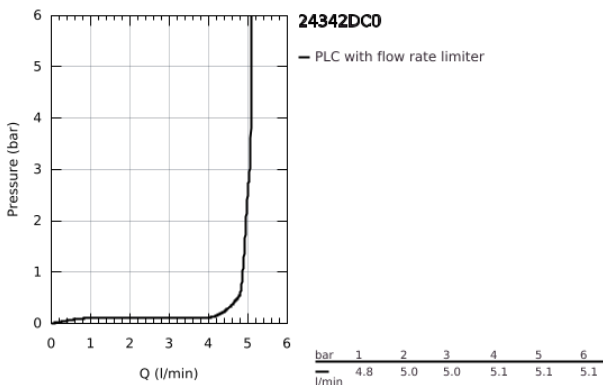

24 342 DC0 **ALLURE BRILLIANT SINGLE-LEVER BASIN MIXER 1/2"**
M-SIZE

PRODUCT DESCRIPTION

- Colour: Supersteel
- single hole installation
- GROHE SilkMove 28 mm ceramic cartridge
- temperature limiter
- GROHE LongLife finish
- GROHE EcoJoy - less water, perfect flow
- maximum flow rate (at 3 bar): 5 l/min
- GROHE FastFixation installation system
- spout with integrated mousseur
- smooth body
- flexible connection hoses
- min. recommended pressure 1.0 bar

24 342 DC0 **ALLURE BRILLIANT SINGLE-LEVER BASIN MIXER 1/2"**
M-SIZE

SPARE PARTS, October 2021 – now

- 1: Lever (Spare part-nr. 46793DC0)
- 2: Cartridge (Spare part-nr. 46580000)
- 3: Fitting ring (Spare part-nr. 46715000)
- 4: Race (Spare part-nr. 46794DC0)
- 5: Shank fastening assembly (Spare part-nr. 46249000)
- 6: Mounting wrench (Spare part-nr. 19017000)*