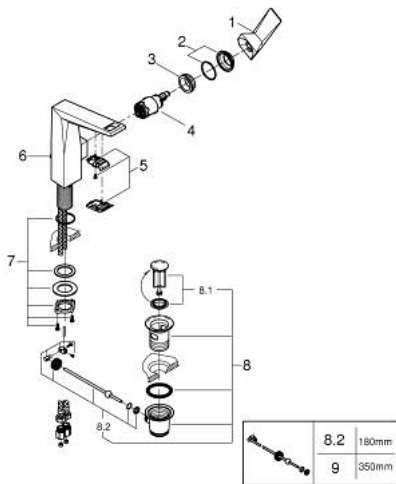

24 344 000 ALLURE BRILLIANT SINGLE-LEVER BASIN MIXER 1/2"
L-SIZE

PRODUCT DESCRIPTION

- Colour: chrome
- single hole installation
- GROHE SilkMove 28 mm ceramic cartridge
- temperature limiter
- GROHE LongLife finish
- GROHE EcoJoy - less water, perfect flow
- maximum flow rate (at 3 bar): 5 l/min
- GROHE FastFixation installation system
- spout with integrated mousseur
- pop-up waste set 1 1/4"
- flexible connection hoses
- min. recommended pressure 1.0 bar

24 344 000 **ALLURE BRILLIANT SINGLE-LEVER BASIN MIXER 1/2"**
L-SIZE

SPARE PARTS, October 2021 – now

- 1: Lever (Spare part-nr. 46792000)
- 2: Cap (Spare part-nr. 46581000)
- 3: Fitting ring (Spare part-nr. 07419000)
- 4: Cartridge (Spare part-nr. 46963000)
- 5: Race (Spare part-nr. 46794000)
- 6: Pop-up rod (Spare part-nr. 46787000)
- 7: Shank fastening assembly (Spare part-nr. 48384000)
- 8: Waste set 1 1/4" (Spare part-nr. 28910000)
- 8.1: Plug (Spare part-nr. 07182000)
- 8.2: Eccentric rod (Spare part-nr. 07052000)
- 9: Eccentric rod (Spare part-nr. 07341000)*