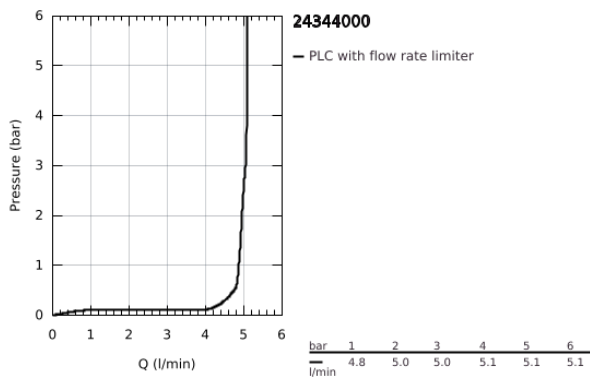

24 344 000 ALLURE BRILLIANT SINGLE-LEVER BASIN MIXER 1/2"
L-SIZE

PRODUCT DESCRIPTION

- Colour: chrome
- single hole installation
- GROHE SilkMove 28 mm ceramic cartridge
- temperature limiter
- GROHE LongLife finish
- GROHE EcoJoy - less water, perfect flow
- maximum flow rate (at 3 bar): 5 l/min
- GROHE FastFixation installation system
- spout with integrated mousseur
- pop-up waste set 1 1/4"
- flexible connection hoses
- min. recommended pressure 1.0 bar

24 344 000 **ALLURE BRILLIANT SINGLE-LEVER BASIN MIXER 1/2"**
L-SIZE

SPARE PARTS, October 2021 – now

- 1: Lever (Spare part-nr. 46792000)
- 2: Cap (Spare part-nr. 46581000)
- 3: Fitting ring (Spare part-nr. 07419000)
- 4: Cartridge (Spare part-nr. 46963000)
- 5: Race (Spare part-nr. 46794000)
- 6: Pop-up rod (Spare part-nr. 46787000)
- 7: Shank fastening assembly (Spare part-nr. 48384000)
- 8: Waste set 1 1/4" (Spare part-nr. 28910000)
- 8.1: Plug (Spare part-nr. 07182000)
- 8.2: Eccentric rod (Spare part-nr. 07052000)
- 9: Eccentric rod (Spare part-nr. 07341000)*