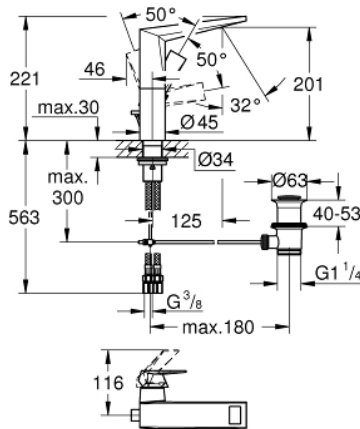

24 344 000 ALLURE BRILLIANT SINGLE-LEVER BASIN MIXER 1/2"
L-SIZE

PRODUCT DESCRIPTION

- Colour: chrome
- single hole installation
- GROHE SilkMove 28 mm ceramic cartridge
- temperature limiter
- GROHE LongLife finish
- GROHE EcoJoy - less water, perfect flow
- maximum flow rate (at 3 bar): 5 l/min
- GROHE FastFixation installation system
- spout with integrated mousseur
- pop-up waste set 1 1/4"
- flexible connection hoses
- min. recommended pressure 1.0 bar

24 344 000 **ALLURE BRILLIANT SINGLE-LEVER BASIN MIXER 1/2"**
L-SIZE

SPARE PARTS, October 2021 – now

- 1: Lever (Spare part-nr. 46792000)
- 2: Cap (Spare part-nr. 46581000)
- 3: Fitting ring (Spare part-nr. 07419000)
- 4: Cartridge (Spare part-nr. 46963000)
- 5: Race (Spare part-nr. 46794000)
- 6: Pop-up rod (Spare part-nr. 46787000)
- 7: Shank fastening assembly (Spare part-nr. 48384000)
- 8: Waste set 1 1/4" (Spare part-nr. 28910000)
- 8.1: Plug (Spare part-nr. 07182000)
- 8.2: Eccentric rod (Spare part-nr. 07052000)
- 9: Eccentric rod (Spare part-nr. 07341000)*