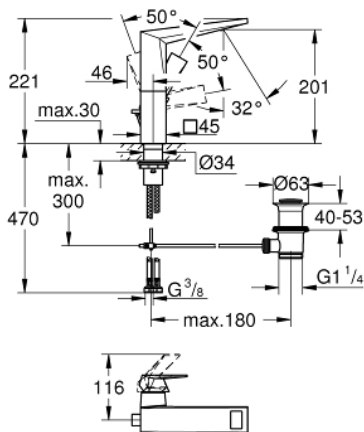

24 344 AL0 ALLURE BRILLIANT SINGLE-LEVER BASIN MIXER 1/2" L-SIZE

PRODUCT DESCRIPTION

- Colour: brushed hard graphite
- single hole installation
- GROHE SilkMove 28 mm ceramic cartridge
- temperature limiter
- GROHE LongLife finish
- GROHE EcoJoy - less water, perfect flow
- maximum flow rate (at 3 bar): 5 l/min
- GROHE FastFixation installation system
- spout with integrated mousseur
- pop-up waste set 1 1/4"
- flexible connection hoses
- min. recommended pressure 1.0 bar

24 344 AL0 ALLURE BRILLIANT SINGLE-LEVER BASIN MIXER 1/2" L-SIZE

SPARE PARTS, October 2021 – now

- 1: Lever (Spare part-nr. 46792AL0)
- 2: Cap (Spare part-nr. 46581AL0)
- 3: Fitting ring (Spare part-nr. 07419000)
- 4: Cartridge (Spare part-nr. 46963000)
- 5: Race (Spare part-nr. 46794AL0)
- 6: Pop-up rod (Spare part-nr. 46787AL0)
- 7: Shank fastening assembly (Spare part-nr. 48384000)
- 8: Waste set 1 1/4" (Spare part-nr. 28910AL0)
- 8.1: Plug (Spare part-nr. 07182AL0)
- 8.2: Eccentric rod (Spare part-nr. 07052000)
- 9: Eccentric rod (Spare part-nr. 07341000)*