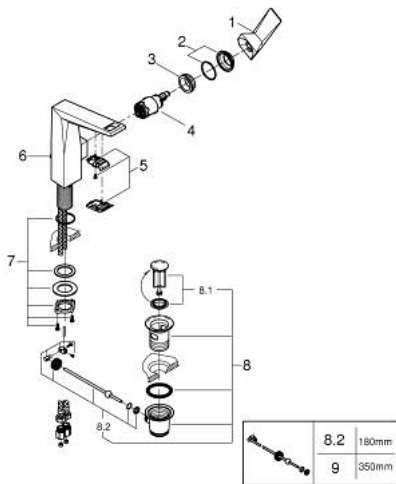

24 344 AL0 ALLURE BRILLIANT SINGLE-LEVER BASIN MIXER 1/2" L-SIZE

PRODUCT DESCRIPTION

- Colour: brushed hard graphite
- single hole installation
- GROHE SilkMove 28 mm ceramic cartridge
- temperature limiter
- GROHE LongLife finish
- GROHE EcoJoy - less water, perfect flow
- maximum flow rate (at 3 bar): 5 l/min
- GROHE FastFixation installation system
- spout with integrated mousseur
- pop-up waste set 1 1/4"
- flexible connection hoses
- min. recommended pressure 1.0 bar

24 344 AL0 ALLURE BRILLIANT SINGLE-LEVER BASIN MIXER 1/2" L-SIZE

SPARE PARTS, October 2021 – now

- 1: Lever (Spare part-nr. 46792AL0)
- 2: Cap (Spare part-nr. 46581AL0)
- 3: Fitting ring (Spare part-nr. 07419000)
- 4: Cartridge (Spare part-nr. 46963000)
- 5: Race (Spare part-nr. 46794AL0)
- 6: Pop-up rod (Spare part-nr. 46787AL0)
- 7: Shank fastening assembly (Spare part-nr. 48384000)
- 8: Waste set 1 1/4" (Spare part-nr. 28910AL0)
- 8.1: Plug (Spare part-nr. 07182AL0)
- 8.2: Eccentric rod (Spare part-nr. 07052000)
- 9: Eccentric rod (Spare part-nr. 07341000)*