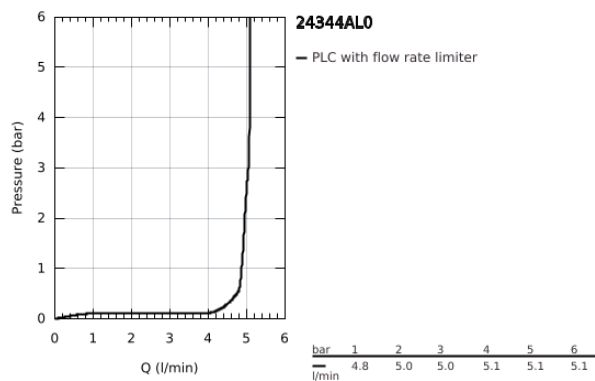

24 344 AL0 ALLURE BRILLIANT SINGLE-LEVER BASIN MIXER 1/2" L-SIZE

PRODUCT DESCRIPTION

- Colour: brushed hard graphite
- single hole installation
- GROHE SilkMove 28 mm ceramic cartridge
- temperature limiter
- GROHE LongLife finish
- GROHE EcoJoy - less water, perfect flow
- maximum flow rate (at 3 bar): 5 l/min
- GROHE FastFixation installation system
- spout with integrated mousseur
- pop-up waste set 1 1/4"
- flexible connection hoses
- min. recommended pressure 1.0 bar

24 344 AL0 ALLURE BRILLIANT SINGLE-LEVER BASIN MIXER 1/2" L-SIZE

SPARE PARTS, October 2021 – now

- 1: Lever (Spare part-nr. 46792AL0)
- 2: Cap (Spare part-nr. 46581AL0)
- 3: Fitting ring (Spare part-nr. 07419000)
- 4: Cartridge (Spare part-nr. 46963000)
- 5: Race (Spare part-nr. 46794AL0)
- 6: Pop-up rod (Spare part-nr. 46787AL0)
- 7: Shank fastening assembly (Spare part-nr. 48384000)
- 8: Waste set 1 1/4" (Spare part-nr. 28910AL0)
- 8.1: Plug (Spare part-nr. 07182AL0)
- 8.2: Eccentric rod (Spare part-nr. 07052000)
- 9: Eccentric rod (Spare part-nr. 07341000)*