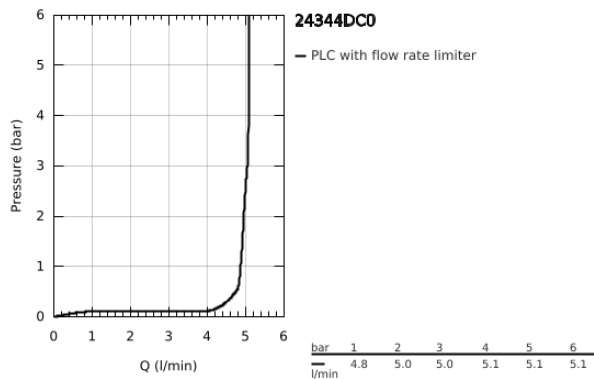

24 344 DC0 **ALLURE BRILLIANT SINGLE-LEVER BASIN MIXER 1/2"**
L-SIZE

PRODUCT DESCRIPTION

- Colour: Supersteel
- single hole installation
- GROHE SilkMove 28 mm ceramic cartridge
- temperature limiter
- GROHE LongLife finish
- GROHE EcoJoy - less water, perfect flow
- maximum flow rate (at 3 bar): 5 l/min
- GROHE FastFixation installation system
- spout with integrated mousseur
- pop-up waste set 1 1/4"
- flexible connection hoses
- min. recommended pressure 1.0 bar

24 344 DC0 ALLURE BRILLIANT SINGLE-LEVER BASIN MIXER 1/2" L-SIZE

SPARE PARTS, October 2021 – now

- 1: Lever (Spare part-nr. 46792DC0)
- 2: Cap (Spare part-nr. 46581DC0)
- 3: Fitting ring (Spare part-nr. 07419000)
- 4: Cartridge (Spare part-nr. 46963000)
- 5: Race (Spare part-nr. 46794DC0)
- 6: Pop-up rod (Spare part-nr. 46787DC0)
- 7: Shank fastening assembly (Spare part-nr. 48384000)
- 8: Waste set 1 1/4" (Spare part-nr. 28910DC0)
- 8.1: Plug (Spare part-nr. 07182DC0)
- 8.2: Eccentric rod (Spare part-nr. 07052000)
- 9: Eccentric rod (Spare part-nr. 07341000)*