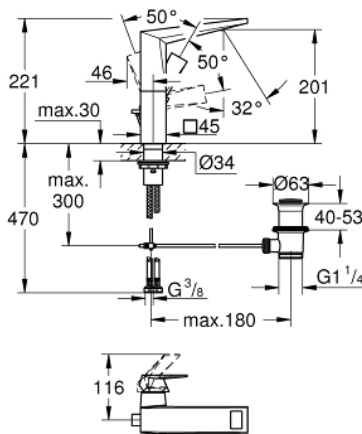

24 344 DC0 **ALLURE BRILLIANT SINGLE-LEVER BASIN MIXER 1/2"**
L-SIZE

PRODUCT DESCRIPTION

- Colour: Supersteel
- single hole installation
- GROHE SilkMove 28 mm ceramic cartridge
- temperature limiter
- GROHE LongLife finish
- GROHE EcoJoy - less water, perfect flow
- maximum flow rate (at 3 bar): 5 l/min
- GROHE FastFixation installation system
- spout with integrated mousseur
- pop-up waste set 1 1/4"
- flexible connection hoses
- min. recommended pressure 1.0 bar

24 344 DC0 ALLURE BRILLIANT SINGLE-LEVER BASIN MIXER 1/2" L-SIZE

SPARE PARTS, October 2021 – now

- 1: Lever (Spare part-nr. 46792DC0)
- 2: Cap (Spare part-nr. 46581DC0)
- 3: Fitting ring (Spare part-nr. 07419000)
- 4: Cartridge (Spare part-nr. 46963000)
- 5: Race (Spare part-nr. 46794DC0)
- 6: Pop-up rod (Spare part-nr. 46787DC0)
- 7: Shank fastening assembly (Spare part-nr. 48384000)
- 8: Waste set 1 1/4" (Spare part-nr. 28910DC0)
- 8.1: Plug (Spare part-nr. 07182DC0)
- 8.2: Eccentric rod (Spare part-nr. 07052000)
- 9: Eccentric rod (Spare part-nr. 07341000)*