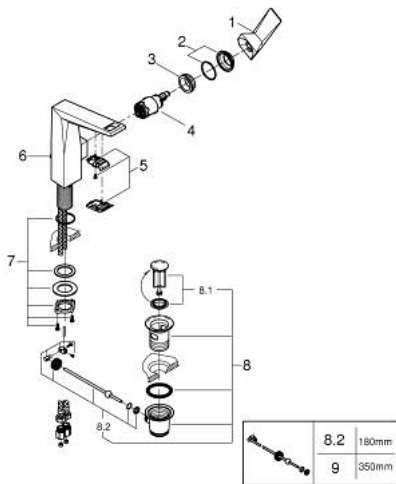

24 344 DC0 **ALLURE BRILLIANT SINGLE-LEVER BASIN MIXER 1/2"**
L-SIZE

PRODUCT DESCRIPTION

- Colour: Supersteel
- single hole installation
- GROHE SilkMove 28 mm ceramic cartridge
- temperature limiter
- GROHE LongLife finish
- GROHE EcoJoy - less water, perfect flow
- maximum flow rate (at 3 bar): 5 l/min
- GROHE FastFixation installation system
- spout with integrated mousseur
- pop-up waste set 1 1/4"
- flexible connection hoses
- min. recommended pressure 1.0 bar

24 344 DC0 ALLURE BRILLIANT SINGLE-LEVER BASIN MIXER 1/2" L-SIZE

SPARE PARTS, October 2021 – now

- 1: Lever (Spare part-nr. 46792DC0)
- 2: Cap (Spare part-nr. 46581DC0)
- 3: Fitting ring (Spare part-nr. 07419000)
- 4: Cartridge (Spare part-nr. 46963000)
- 5: Race (Spare part-nr. 46794DC0)
- 6: Pop-up rod (Spare part-nr. 46787DC0)
- 7: Shank fastening assembly (Spare part-nr. 48384000)
- 8: Waste set 1 1/4" (Spare part-nr. 28910DC0)
- 8.1: Plug (Spare part-nr. 07182DC0)
- 8.2: Eccentric rod (Spare part-nr. 07052000)
- 9: Eccentric rod (Spare part-nr. 07341000)*