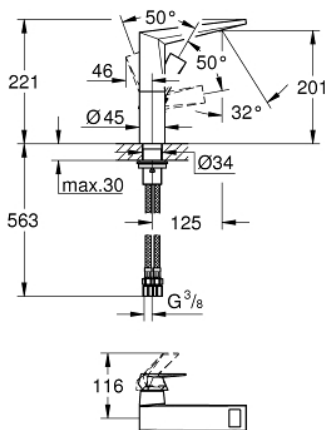

## 24 345 000 ALLURE BRILLIANT SINGLE-LEVER BASIN MIXER 1/2" L-SIZE

### PRODUCT DESCRIPTION

- Colour: chrome
- single hole installation
- GROHE SilkMove 28 mm ceramic cartridge
- temperature limiter
- GROHE LongLife finish
- GROHE EcoJoy - less water, perfect flow
- maximum flow rate (at 3 bar): 5 l/min
- GROHE FastFixation installation system
- spout with integrated mousseur
- smooth body
- flexible connection hoses
- min. recommended pressure 1.0 bar

### SPARE PARTS, October 2021 – now

- 1: Lever (Spare part-nr. 46792000)
- 2: Cartridge (Spare part-nr. 46963000)
- 3: Fitting ring (Spare part-nr. 07419000)
- 4: Cap (Spare part-nr. 46581000)
- 5: Race (Spare part-nr. 46794000)
- 6: Shank fastening assembly (Spare part-nr. 48384000)