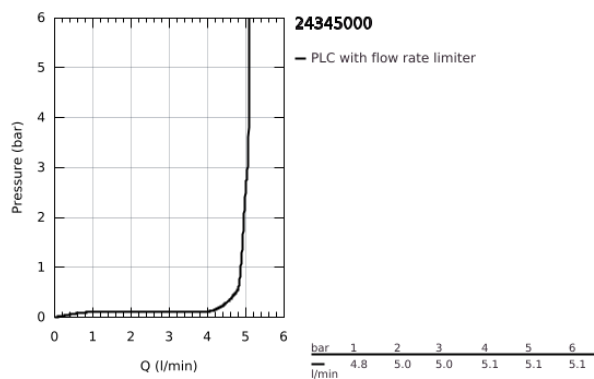

## 24 345 000 ALLURE BRILLIANT SINGLE-LEVER BASIN MIXER 1/2" L-SIZE

### PRODUCT DESCRIPTION

- Colour: chrome
- single hole installation
- GROHE SilkMove 28 mm ceramic cartridge
- temperature limiter
- GROHE LongLife finish
- GROHE EcoJoy - less water, perfect flow
- maximum flow rate (at 3 bar): 5 l/min
- GROHE FastFixation installation system
- spout with integrated mousseur
- smooth body
- flexible connection hoses
- min. recommended pressure 1.0 bar