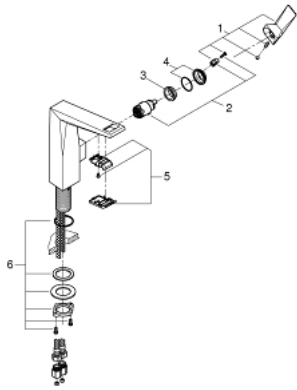

## 24 345 000 ALLURE BRILLIANT SINGLE-LEVER BASIN MIXER 1/2" L-SIZE

### PRODUCT DESCRIPTION

- Colour: chrome
- single hole installation
- GROHE SilkMove 28 mm ceramic cartridge
- temperature limiter
- GROHE LongLife finish
- GROHE EcoJoy - less water, perfect flow
- maximum flow rate (at 3 bar): 5 l/min
- GROHE FastFixation installation system
- spout with integrated mousseur
- smooth body
- flexible connection hoses
- min. recommended pressure 1.0 bar

### SPARE PARTS, October 2021 – now

- 1: Lever (Spare part-nr. 46792000)
- 2: Cartridge (Spare part-nr. 46963000)
- 3: Fitting ring (Spare part-nr. 07419000)
- 4: Cap (Spare part-nr. 46581000)
- 5: Race (Spare part-nr. 46794000)
- 6: Shank fastening assembly (Spare part-nr. 48384000)