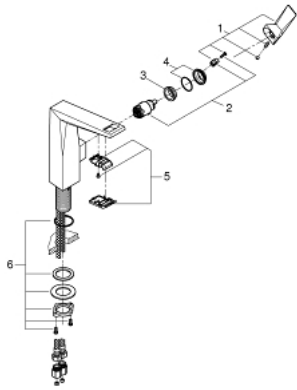

## 24 345 AL0 ALLURE BRILLIANT SINGLE-LEVER BASIN MIXER 1/2" L-SIZE

### PRODUCT DESCRIPTION

- Colour: brushed hard graphite
- single hole installation
- GROHE SilkMove 28 mm ceramic cartridge
- temperature limiter
- GROHE LongLife finish
- GROHE EcoJoy - less water, perfect flow
- maximum flow rate (at 3 bar): 5 l/min
- GROHE FastFixation installation system
- spout with integrated mousseur
- smooth body
- flexible connection hoses
- min. recommended pressure 1.0 bar

### SPARE PARTS, October 2021 – now

- 1: Lever (Spare part-nr. 46792AL0)
- 2: Cartridge (Spare part-nr. 46963000)
- 3: Fitting ring (Spare part-nr. 07419000)
- 4: Cap (Spare part-nr. 46581AL0)
- 5: Race (Spare part-nr. 46794AL0)
- 6: Shank fastening assembly (Spare part-nr. 48384000)