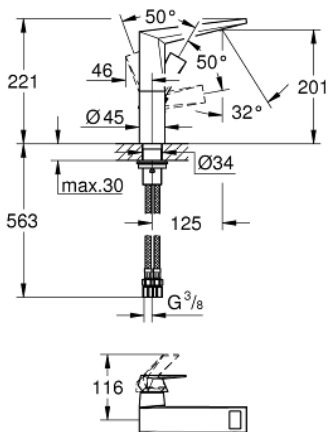

## 24 345 AL0 ALLURE BRILLIANT SINGLE-LEVER BASIN MIXER 1/2" L-SIZE

### PRODUCT DESCRIPTION

- Colour: brushed hard graphite
- single hole installation
- GROHE SilkMove 28 mm ceramic cartridge
- temperature limiter
- GROHE LongLife finish
- GROHE EcoJoy - less water, perfect flow
- maximum flow rate (at 3 bar): 5 l/min
- GROHE FastFixation installation system
- spout with integrated mousseur
- smooth body
- flexible connection hoses
- min. recommended pressure 1.0 bar

### SPARE PARTS, October 2021 – now

- 1: Lever (Spare part-nr. 46792AL0)
- 2: Cartridge (Spare part-nr. 46963000)
- 3: Fitting ring (Spare part-nr. 07419000)
- 4: Cap (Spare part-nr. 46581AL0)
- 5: Race (Spare part-nr. 46794AL0)
- 6: Shank fastening assembly (Spare part-nr. 48384000)