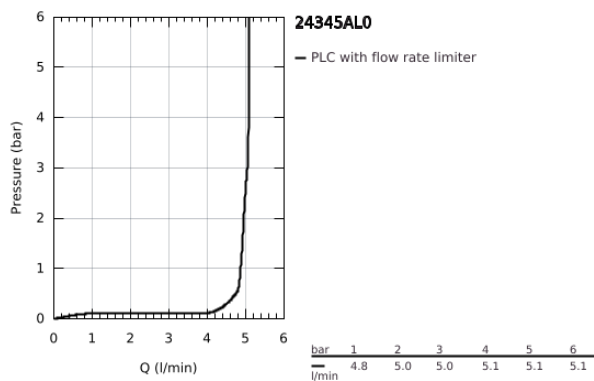

## 24 345 AL0 ALLURE BRILLIANT SINGLE-LEVER BASIN MIXER 1/2" L-SIZE

### PRODUCT DESCRIPTION

- Colour: brushed hard graphite
- single hole installation
- GROHE SilkMove 28 mm ceramic cartridge
- temperature limiter
- GROHE LongLife finish
- GROHE EcoJoy - less water, perfect flow
- maximum flow rate (at 3 bar): 5 l/min
- GROHE FastFixation installation system
- spout with integrated mousseur
- smooth body
- flexible connection hoses
- min. recommended pressure 1.0 bar

### SPARE PARTS, October 2021 – now

- 1: Lever (Spare part-nr. 46792AL0)
- 2: Cartridge (Spare part-nr. 46963000)
- 3: Fitting ring (Spare part-nr. 07419000)
- 4: Cap (Spare part-nr. 46581AL0)
- 5: Race (Spare part-nr. 46794AL0)
- 6: Shank fastening assembly (Spare part-nr. 48384000)