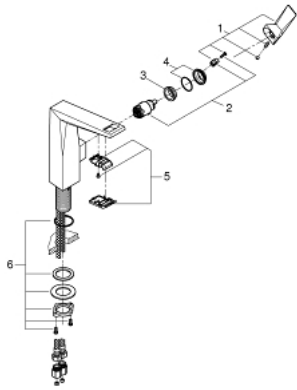

24 345 DC0 ALLURE BRILLIANT SINGLE-LEVER BASIN MIXER 1/2" L-SIZE

PRODUCT DESCRIPTION

- Colour: Supersteel
- single hole installation
- GROHE SilkMove 28 mm ceramic cartridge
- temperature limiter
- GROHE LongLife finish
- GROHE EcoJoy - less water, perfect flow
- maximum flow rate (at 3 bar): 5 l/min
- GROHE FastFixation installation system
- spout with integrated mousseur
- smooth body
- flexible connection hoses
- min. recommended pressure 1.0 bar

24 345 DC0 **ALLURE BRILLIANT SINGLE-LEVER BASIN MIXER 1/2"**
L-SIZE

SPARE PARTS, October 2021 – now

- 1: Lever (Spare part-nr. 46792DC0)
- 2: Cartridge (Spare part-nr. 46963000)
- 3: Fitting ring (Spare part-nr. 07419000)
- 4: Cap (Spare part-nr. 46581DC0)
- 5: Race (Spare part-nr. 46794DC0)
- 6: Shank fastening assembly (Spare part-nr. 48384000)