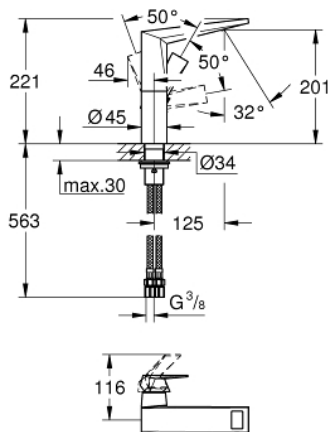

24 345 DC0 ALLURE BRILLIANT SINGLE-LEVER BASIN MIXER 1/2" L-SIZE

PRODUCT DESCRIPTION

- Colour: Supersteel
- single hole installation
- GROHE SilkMove 28 mm ceramic cartridge
- temperature limiter
- GROHE LongLife finish
- GROHE EcoJoy - less water, perfect flow
- maximum flow rate (at 3 bar): 5 l/min
- GROHE FastFixation installation system
- spout with integrated mousseur
- smooth body
- flexible connection hoses
- min. recommended pressure 1.0 bar

24 345 DC0 **ALLURE BRILLIANT SINGLE-LEVER BASIN MIXER 1/2"**
L-SIZE

SPARE PARTS, October 2021 – now

- 1: Lever (Spare part-nr. 46792DC0)
- 2: Cartridge (Spare part-nr. 46963000)
- 3: Fitting ring (Spare part-nr. 07419000)
- 4: Cap (Spare part-nr. 46581DC0)
- 5: Race (Spare part-nr. 46794DC0)
- 6: Shank fastening assembly (Spare part-nr. 48384000)