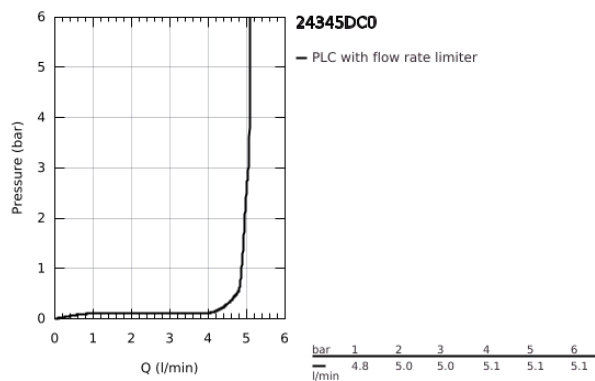

24 345 DC0 ALLURE BRILLIANT SINGLE-LEVER BASIN MIXER 1/2" L-SIZE

PRODUCT DESCRIPTION

- Colour: Supersteel
- single hole installation
- GROHE SilkMove 28 mm ceramic cartridge
- temperature limiter
- GROHE LongLife finish
- GROHE EcoJoy - less water, perfect flow
- maximum flow rate (at 3 bar): 5 l/min
- GROHE FastFixation installation system
- spout with integrated mousseur
- smooth body
- flexible connection hoses
- min. recommended pressure 1.0 bar

24 345 DC0 **ALLURE BRILLIANT SINGLE-LEVER BASIN MIXER 1/2"**
L-SIZE

SPARE PARTS, October 2021 – now

- 1: Lever (Spare part-nr. 46792DC0)
- 2: Cartridge (Spare part-nr. 46963000)
- 3: Fitting ring (Spare part-nr. 07419000)
- 4: Cap (Spare part-nr. 46581DC0)
- 5: Race (Spare part-nr. 46794DC0)
- 6: Shank fastening assembly (Spare part-nr. 48384000)