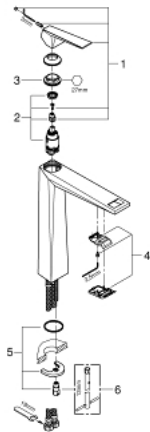

24 346 000 **ALLURE BRILLIANT SINGLE-LEVER BASIN MIXER 1/2"**
XL-SIZE

PRODUCT DESCRIPTION

- Colour: chrome
- single hole installation
- for free-standing basins
- GROHE SilkMove 28 mm ceramic cartridge
- temperature limiter
- GROHE LongLife finish
- GROHE EcoJoy - less water, perfect flow
- maximum flow rate (at 3 bar): 5 l/min
- GROHE FastFixation installation system
- spout with integrated mousseur
- smooth body
- flexible connection hoses
- min. recommended pressure 1.0 bar

24 346 000 **ALLURE BRILLIANT SINGLE-LEVER BASIN MIXER 1/2"**
XL-SIZE

SPARE PARTS, October 2021 – now

- 1: Lever (Spare part-nr. 46793000)
- 2: Cartridge (Spare part-nr. 46580000)
- 3: Fitting ring (Spare part-nr. 46715000)
- 4: Race (Spare part-nr. 46794000)
- 5: Shank fastening assembly (Spare part-nr. 46249000)
- 6: Mounting wrench (Spare part-nr. 19017000)*