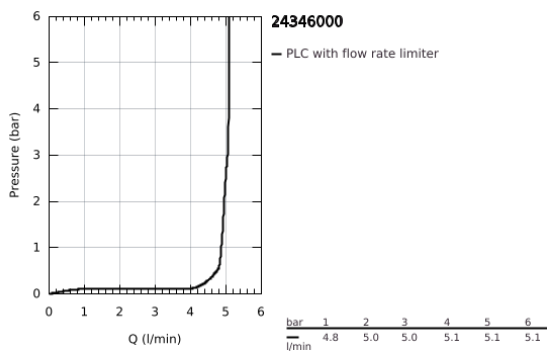

24 346 000 **ALLURE BRILLIANT SINGLE-LEVER BASIN MIXER 1/2"**
XL-SIZE

PRODUCT DESCRIPTION

- Colour: chrome
- single hole installation
- for free-standing basins
- GROHE SilkMove 28 mm ceramic cartridge
- temperature limiter
- GROHE LongLife finish
- GROHE EcoJoy - less water, perfect flow
- maximum flow rate (at 3 bar): 5 l/min
- GROHE FastFixation installation system
- spout with integrated mousseur
- smooth body
- flexible connection hoses
- min. recommended pressure 1.0 bar

24 346 000 **ALLURE BRILLIANT SINGLE-LEVER BASIN MIXER 1/2"**
XL-SIZE

SPARE PARTS, October 2021 – now

- 1: Lever (Spare part-nr. 46793000)
- 2: Cartridge (Spare part-nr. 46580000)
- 3: Fitting ring (Spare part-nr. 46715000)
- 4: Race (Spare part-nr. 46794000)
- 5: Shank fastening assembly (Spare part-nr. 46249000)
- 6: Mounting wrench (Spare part-nr. 19017000)*