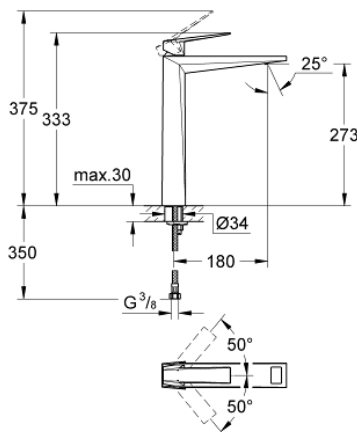

24 346 000 **ALLURE BRILLIANT SINGLE-LEVER BASIN MIXER 1/2"**
XL-SIZE

PRODUCT DESCRIPTION

- Colour: chrome
- single hole installation
- for free-standing basins
- GROHE SilkMove 28 mm ceramic cartridge
- temperature limiter
- GROHE LongLife finish
- GROHE EcoJoy - less water, perfect flow
- maximum flow rate (at 3 bar): 5 l/min
- GROHE FastFixation installation system
- spout with integrated mousseur
- smooth body
- flexible connection hoses
- min. recommended pressure 1.0 bar

24 346 000 **ALLURE BRILLIANT SINGLE-LEVER BASIN MIXER 1/2"**
XL-SIZE

SPARE PARTS, October 2021 – now

- 1: Lever (Spare part-nr. 46793000)
- 2: Cartridge (Spare part-nr. 46580000)
- 3: Fitting ring (Spare part-nr. 46715000)
- 4: Race (Spare part-nr. 46794000)
- 5: Shank fastening assembly (Spare part-nr. 46249000)
- 6: Mounting wrench (Spare part-nr. 19017000)*