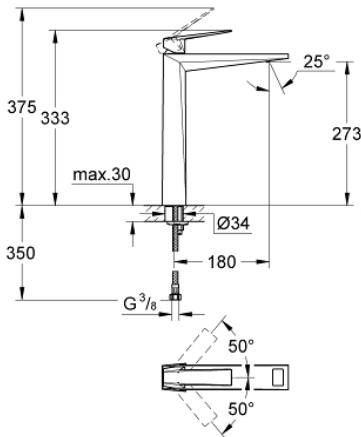

24 346 AL0 ALLURE BRILLIANT SINGLE-LEVER BASIN MIXER 1/2" XL-SIZE

PRODUCT DESCRIPTION

- Colour: brushed hard graphite
- single hole installation
- for free-standing basins
- GROHE SilkMove 28 mm ceramic cartridge
- temperature limiter
- GROHE LongLife finish
- GROHE FastFixation installation system
- GROHE EcoJoy - less water, perfect flow
- maximum flow rate (at 3 bar): 5 l/min
- spout with integrated mousseur
- smooth body
- flexible connection hoses
- min. recommended pressure 1.0 bar

24 346 AL0 ALLURE BRILLIANT SINGLE-LEVER BASIN MIXER 1/2" XL-SIZE

SPARE PARTS, October 2021 – now

- 1: Lever (Spare part-nr. 46793AL0)
- 2: Cartridge (Spare part-nr. 46580000)
- 3: Fitting ring (Spare part-nr. 46715000)
- 4: Race (Spare part-nr. 46794AL0)
- 5: Shank fastening assembly (Spare part-nr. 46249000)
- 6: Mounting wrench (Spare part-nr. 19017000)*