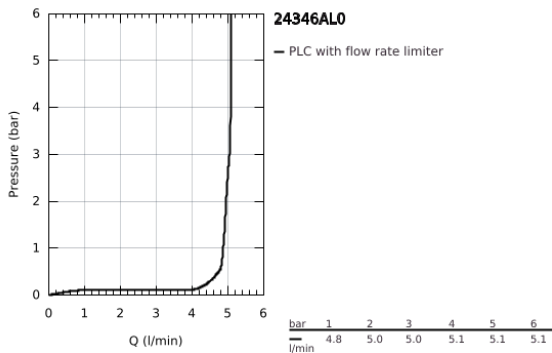

24 346 AL0 ALLURE BRILLIANT SINGLE-LEVER BASIN MIXER 1/2" XL-SIZE

PRODUCT DESCRIPTION

- Colour: brushed hard graphite
- single hole installation
- for free-standing basins
- GROHE SilkMove 28 mm ceramic cartridge
- temperature limiter
- GROHE LongLife finish
- GROHE FastFixation installation system
- GROHE EcoJoy - less water, perfect flow
- maximum flow rate (at 3 bar): 5 l/min
- spout with integrated mousseur
- smooth body
- flexible connection hoses
- min. recommended pressure 1.0 bar

24 346 AL0 ALLURE BRILLIANT SINGLE-LEVER BASIN MIXER 1/2" XL-SIZE

SPARE PARTS, October 2021 – now

- 1: Lever (Spare part-nr. 46793AL0)
- 2: Cartridge (Spare part-nr. 46580000)
- 3: Fitting ring (Spare part-nr. 46715000)
- 4: Race (Spare part-nr. 46794AL0)
- 5: Shank fastening assembly (Spare part-nr. 46249000)
- 6: Mounting wrench (Spare part-nr. 19017000)*