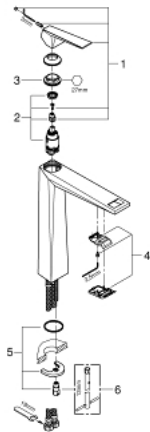

24 346 AL0 ALLURE BRILLIANT SINGLE-LEVER BASIN MIXER 1/2" XL-SIZE

PRODUCT DESCRIPTION

- Colour: brushed hard graphite
- single hole installation
- for free-standing basins
- GROHE SilkMove 28 mm ceramic cartridge
- temperature limiter
- GROHE LongLife finish
- GROHE FastFixation installation system
- GROHE EcoJoy - less water, perfect flow
- maximum flow rate (at 3 bar): 5 l/min
- spout with integrated mousseur
- smooth body
- flexible connection hoses
- min. recommended pressure 1.0 bar

24 346 AL0 ALLURE BRILLIANT SINGLE-LEVER BASIN MIXER 1/2" XL-SIZE

SPARE PARTS, October 2021 – now

- 1: Lever (Spare part-nr. 46793AL0)
- 2: Cartridge (Spare part-nr. 46580000)
- 3: Fitting ring (Spare part-nr. 46715000)
- 4: Race (Spare part-nr. 46794AL0)
- 5: Shank fastening assembly (Spare part-nr. 46249000)
- 6: Mounting wrench (Spare part-nr. 19017000)*