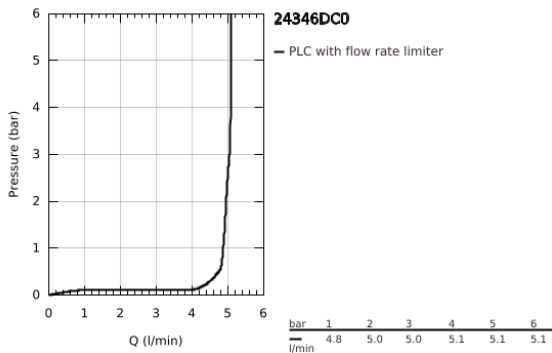

**24 346 DC0 ALLURE BRILLIANT SINGLE-LEVER BASIN MIXER 1/2" XL-SIZE**

**PRODUCT DESCRIPTION**

- Colour: Supersteel
- single hole installation
- for free-standing basins
- GROHE SilkMove 28 mm ceramic cartridge
- temperature limiter
- GROHE LongLife finish
- GROHE FastFixation installation system
- GROHE EcoJoy - less water, perfect flow
- maximum flow rate (at 3 bar): 5 l/min
- spout with integrated mousseur
- smooth body
- flexible connection hoses
- min. recommended pressure 1.0 bar

## 24 346 DC0 **ALLURE BRILLIANT SINGLE-LEVER BASIN MIXER 1/2"** **XL-SIZE**

### **SPARE PARTS**, October 2021 – now

- 1: Lever (Spare part-nr. 46793DC0)
- 2: Cartridge (Spare part-nr. 46580000)
- 3: Fitting ring (Spare part-nr. 46715000)
- 4: Race (Spare part-nr. 46794DC0)
- 5: Shank fastening assembly (Spare part-nr. 46249000)
- 6: Mounting wrench (Spare part-nr. 19017000)\*