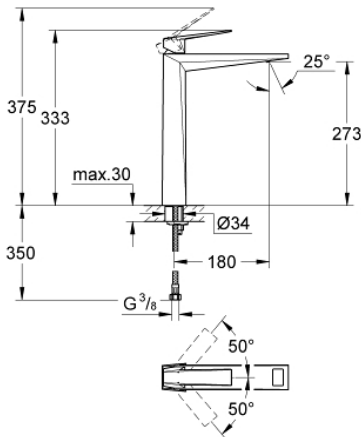

**24 346 DC0 ALLURE BRILLIANT SINGLE-LEVER BASIN MIXER 1/2" XL-SIZE**

**PRODUCT DESCRIPTION**

- Colour: Supersteel
- single hole installation
- for free-standing basins
- GROHE SilkMove 28 mm ceramic cartridge
- temperature limiter
- GROHE LongLife finish
- GROHE FastFixation installation system
- GROHE EcoJoy - less water, perfect flow
- maximum flow rate (at 3 bar): 5 l/min
- spout with integrated mousseur
- smooth body
- flexible connection hoses
- min. recommended pressure 1.0 bar

## 24 346 DC0 **ALLURE BRILLIANT SINGLE-LEVER BASIN MIXER 1/2"** **XL-SIZE**

### **SPARE PARTS**, October 2021 – now

- 1: Lever (Spare part-nr. 46793DC0)
- 2: Cartridge (Spare part-nr. 46580000)
- 3: Fitting ring (Spare part-nr. 46715000)
- 4: Race (Spare part-nr. 46794DC0)
- 5: Shank fastening assembly (Spare part-nr. 46249000)
- 6: Mounting wrench (Spare part-nr. 19017000)\*