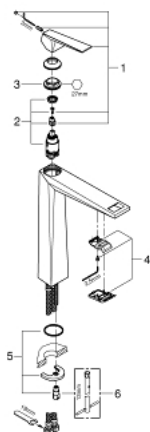

**24 346 DC0 ALLURE BRILLIANT SINGLE-LEVER BASIN MIXER 1/2" XL-SIZE**

**PRODUCT DESCRIPTION**

- Colour: Supersteel
- single hole installation
- for free-standing basins
- GROHE SilkMove 28 mm ceramic cartridge
- temperature limiter
- GROHE LongLife finish
- GROHE FastFixation installation system
- GROHE EcoJoy - less water, perfect flow
- maximum flow rate (at 3 bar): 5 l/min
- spout with integrated mousseur
- smooth body
- flexible connection hoses
- min. recommended pressure 1.0 bar

## 24 346 DC0 **ALLURE BRILLIANT SINGLE-LEVER BASIN MIXER 1/2"** **XL-SIZE**

### **SPARE PARTS**, October 2021 – now

- 1: Lever (Spare part-nr. 46793DC0)
- 2: Cartridge (Spare part-nr. 46580000)
- 3: Fitting ring (Spare part-nr. 46715000)
- 4: Race (Spare part-nr. 46794DC0)
- 5: Shank fastening assembly (Spare part-nr. 46249000)
- 6: Mounting wrench (Spare part-nr. 19017000)\*