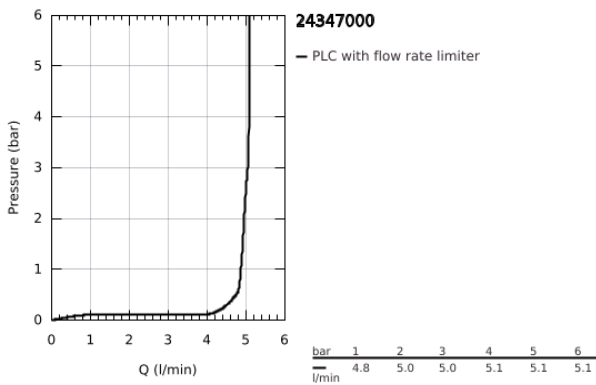

24 347 000 ALLURE BRILLIANT SINGLE-LEVER BIDET MIXER 1/2"

**PRODUCT DESCRIPTION**

- Colour: chrome
- single hole installation
- GROHE SilkMove 28 mm ceramic cartridge
- temperature limiter
- GROHE LongLife finish
- GROHE FastFixation installation system
- ball-joint mousseur
- pop-up waste set 1 1/4"
- flexible connection hoses

## 24 347 000 ALLURE BRILLIANT SINGLE-LEVER BIDET MIXER 1/2"