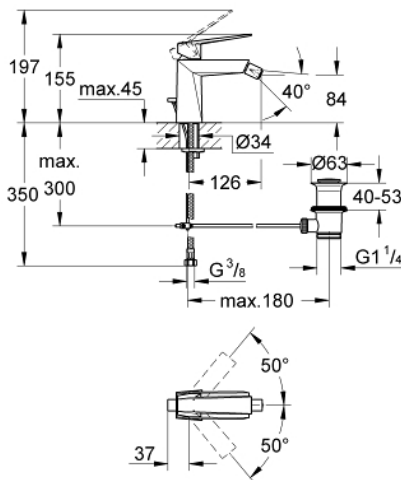

24 347 000 ALLURE BRILLIANT SINGLE-LEVER BIDET MIXER 1/2"

**PRODUCT DESCRIPTION**

- Colour: chrome
- single hole installation
- GROHE SilkMove 28 mm ceramic cartridge
- temperature limiter
- GROHE LongLife finish
- GROHE FastFixation installation system
- ball-joint mousseur
- pop-up waste set 1 1/4"
- flexible connection hoses

## 24 347 000 ALLURE BRILLIANT SINGLE-LEVER BIDET MIXER 1/2"

### SPARE PARTS, October 2021 – now

- 1: Lever (Spare part-nr. 46793000)
- 2: Fitting ring (Spare part-nr. 46715000)
- 3: Cartridge (Spare part-nr. 46580000)
- 4: Ball-joint aerator (Spare part-nr. 46791000)
- 5: Pop-up rod (Spare part-nr. 46787000)
- 6: Shank fastening assembly (Spare part-nr. 46249000)
- 7: Waste set 1 1/4" (Spare part-nr. 28910000)
- 7.1: Plug (Spare part-nr. 07182000)
- 7.2: Eccentric rod (Spare part-nr. 07052000)
- 8: Mounting wrench (Spare part-nr. 19017000)\*
- 9: Eccentric rod (Spare part-nr. 07341000)\*