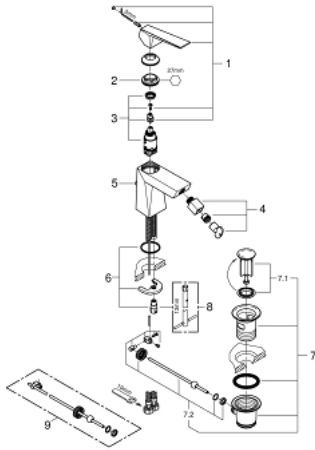

24 347 000 ALLURE BRILLIANT SINGLE-LEVER BIDET MIXER 1/2"

**PRODUCT DESCRIPTION**

- Colour: chrome
- single hole installation
- GROHE SilkMove 28 mm ceramic cartridge
- temperature limiter
- GROHE LongLife finish
- GROHE FastFixation installation system
- ball-joint mousseur
- pop-up waste set 1 1/4"
- flexible connection hoses

## 24 347 000 ALLURE BRILLIANT SINGLE-LEVER BIDET MIXER 1/2"

### SPARE PARTS, October 2021 – now

- 1: Lever (Spare part-nr. 46793000)
- 2: Fitting ring (Spare part-nr. 46715000)
- 3: Cartridge (Spare part-nr. 46580000)
- 4: Ball-joint aerator (Spare part-nr. 46791000)
- 5: Pop-up rod (Spare part-nr. 46787000)
- 6: Shank fastening assembly (Spare part-nr. 46249000)
- 7: Waste set 1 1/4" (Spare part-nr. 28910000)
- 7.1: Plug (Spare part-nr. 07182000)
- 7.2: Eccentric rod (Spare part-nr. 07052000)
- 8: Mounting wrench (Spare part-nr. 19017000)\*
- 9: Eccentric rod (Spare part-nr. 07341000)\*