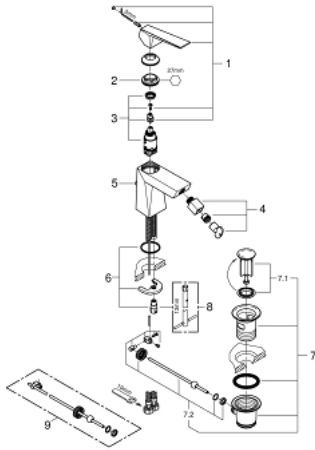

24 347 AL0 ALLURE BRILLIANT SINGLE-LEVER BIDET MIXER 1/2"

PRODUCT DESCRIPTION

- Colour: brushed hard graphite
- single hole installation
- GROHE SilkMove 28 mm ceramic cartridge
- temperature limiter
- GROHE LongLife finish
- GROHE FastFixation installation system
- ball-joint mousseur
- pop-up waste set 1 1/4"
- flexible connection hoses

24 347 AL0 ALLURE BRILLIANT SINGLE-LEVER BIDET MIXER 1/2"

SPARE PARTS, October 2021 – now

- 1: Lever (Spare part-nr. 46793AL0)
- 2: Fitting ring (Spare part-nr. 46715000)
- 3: Cartridge (Spare part-nr. 46580000)
- 4: Ball-joint aerator (Spare part-nr. 46791AL0)
- 5: Pop-up rod (Spare part-nr. 46787AL0)
- 6: Shank fastening assembly (Spare part-nr. 46249000)
- 7: Waste set 1 1/4" (Spare part-nr. 28910AL0)
- 7.1: Plug (Spare part-nr. 07182AL0)
- 7.2: Eccentric rod (Spare part-nr. 07052000)
- 8: Mounting wrench (Spare part-nr. 19017000)*
- 9: Eccentric rod (Spare part-nr. 07341000)*