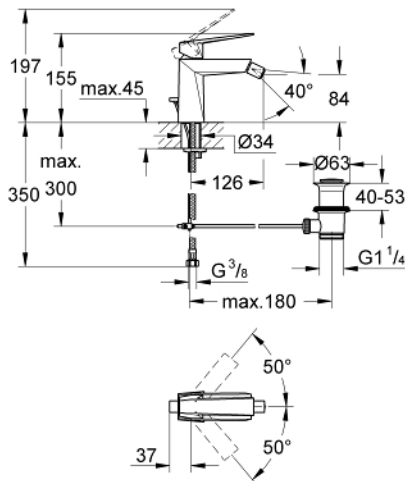

24 347 AL0 ALLURE BRILLIANT SINGLE-LEVER BIDET MIXER 1/2"

PRODUCT DESCRIPTION

- Colour: brushed hard graphite
- single hole installation
- GROHE SilkMove 28 mm ceramic cartridge
- temperature limiter
- GROHE LongLife finish
- GROHE FastFixation installation system
- ball-joint mousseur
- pop-up waste set 1 1/4"
- flexible connection hoses

24 347 AL0 ALLURE BRILLIANT SINGLE-LEVER BIDET MIXER 1/2"

SPARE PARTS, October 2021 – now

- 1: Lever (Spare part-nr. 46793AL0)
- 2: Fitting ring (Spare part-nr. 46715000)
- 3: Cartridge (Spare part-nr. 46580000)
- 4: Ball-joint aerator (Spare part-nr. 46791AL0)
- 5: Pop-up rod (Spare part-nr. 46787AL0)
- 6: Shank fastening assembly (Spare part-nr. 46249000)
- 7: Waste set 1 1/4" (Spare part-nr. 28910AL0)
- 7.1: Plug (Spare part-nr. 07182AL0)
- 7.2: Eccentric rod (Spare part-nr. 07052000)
- 8: Mounting wrench (Spare part-nr. 19017000)*
- 9: Eccentric rod (Spare part-nr. 07341000)*