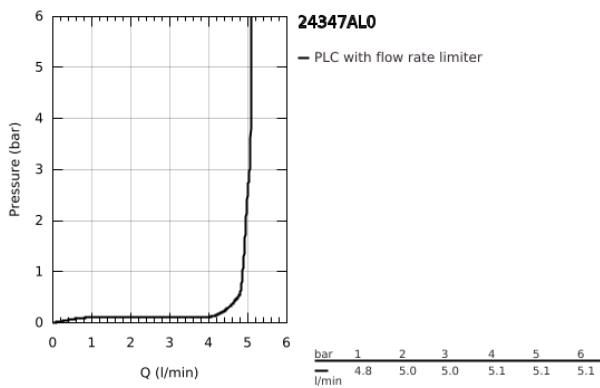

24 347 AL0 ALLURE BRILLIANT SINGLE-LEVER BIDET MIXER 1/2"

PRODUCT DESCRIPTION

- Colour: brushed hard graphite
- single hole installation
- GROHE SilkMove 28 mm ceramic cartridge
- temperature limiter
- GROHE LongLife finish
- GROHE FastFixation installation system
- ball-joint mousseur
- pop-up waste set 1 1/4"
- flexible connection hoses

24 347 AL0 ALLURE BRILLIANT SINGLE-LEVER BIDET MIXER 1/2"

SPARE PARTS, October 2021 – now

- 1: Lever (Spare part-nr. 46793AL0)
- 2: Fitting ring (Spare part-nr. 46715000)
- 3: Cartridge (Spare part-nr. 46580000)
- 4: Ball-joint aerator (Spare part-nr. 46791AL0)
- 5: Pop-up rod (Spare part-nr. 46787AL0)
- 6: Shank fastening assembly (Spare part-nr. 46249000)
- 7: Waste set 1 1/4" (Spare part-nr. 28910AL0)
- 7.1: Plug (Spare part-nr. 07182AL0)
- 7.2: Eccentric rod (Spare part-nr. 07052000)
- 8: Mounting wrench (Spare part-nr. 19017000)*
- 9: Eccentric rod (Spare part-nr. 07341000)*