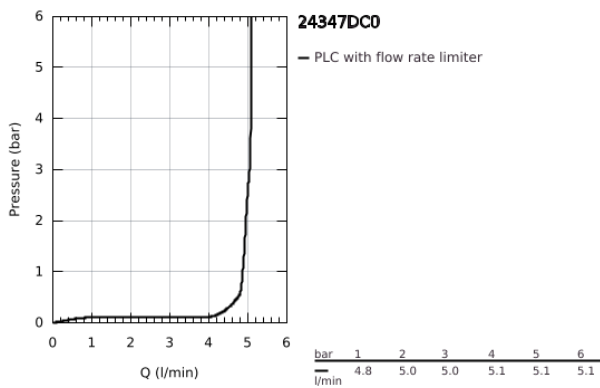

24 347 DC0 ALLURE BRILLIANT SINGLE-LEVER BIDET MIXER 1/2"

PRODUCT DESCRIPTION

- Colour: Supersteel
- single hole installation
- GROHE SilkMove 28 mm ceramic cartridge
- temperature limiter
- GROHE LongLife finish
- GROHE FastFixation installation system
- ball-joint mousseur
- pop-up waste set 1 1/4"
- flexible connection hoses

24 347 DC0 ALLURE BRILLIANT SINGLE-LEVER BIDET MIXER 1/2"

SPARE PARTS, October 2021 – now

- 1: Lever (Spare part-nr. 46793DC0)
- 2: Fitting ring (Spare part-nr. 46715000)
- 3: Cartridge (Spare part-nr. 46580000)
- 4: Ball-joint aerator (Spare part-nr. 46791DC0)
- 5: Pop-up rod (Spare part-nr. 46787DC0)
- 6: Shank fastening assembly (Spare part-nr. 46249000)
- 7: Waste set 1 1/4" (Spare part-nr. 28910DC0)
- 7.1: Plug (Spare part-nr. 07182DC0)
- 7.2: Eccentric rod (Spare part-nr. 07052000)
- 8: Mounting wrench (Spare part-nr. 19017000)*
- 9: Eccentric rod (Spare part-nr. 07341000)*