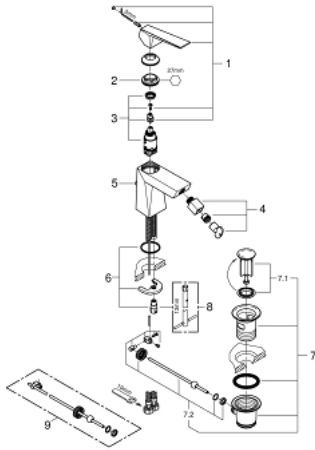

24 347 DC0 ALLURE BRILLIANT SINGLE-LEVER BIDET MIXER 1/2"

PRODUCT DESCRIPTION

- Colour: Supersteel
- single hole installation
- GROHE SilkMove 28 mm ceramic cartridge
- temperature limiter
- GROHE LongLife finish
- GROHE FastFixation installation system
- ball-joint mousseur
- pop-up waste set 1 1/4"
- flexible connection hoses

24 347 DC0 ALLURE BRILLIANT SINGLE-LEVER BIDET MIXER 1/2"

SPARE PARTS, October 2021 – now

- 1: Lever (Spare part-nr. 46793DC0)
- 2: Fitting ring (Spare part-nr. 46715000)
- 3: Cartridge (Spare part-nr. 46580000)
- 4: Ball-joint aerator (Spare part-nr. 46791DC0)
- 5: Pop-up rod (Spare part-nr. 46787DC0)
- 6: Shank fastening assembly (Spare part-nr. 46249000)
- 7: Waste set 1 1/4" (Spare part-nr. 28910DC0)
- 7.1: Plug (Spare part-nr. 07182DC0)
- 7.2: Eccentric rod (Spare part-nr. 07052000)
- 8: Mounting wrench (Spare part-nr. 19017000)*
- 9: Eccentric rod (Spare part-nr. 07341000)*