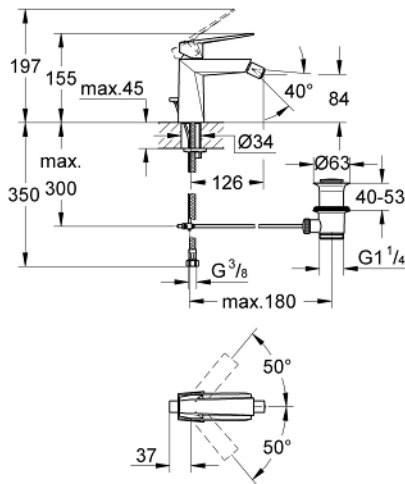

24 347 DC0 ALLURE BRILLIANT SINGLE-LEVER BIDET MIXER 1/2"

PRODUCT DESCRIPTION

- Colour: Supersteel
- single hole installation
- GROHE SilkMove 28 mm ceramic cartridge
- temperature limiter
- GROHE LongLife finish
- GROHE FastFixation installation system
- ball-joint mousseur
- pop-up waste set 1 1/4"
- flexible connection hoses

24 347 DC0 ALLURE BRILLIANT SINGLE-LEVER BIDET MIXER 1/2"

SPARE PARTS, October 2021 – now

- 1: Lever (Spare part-nr. 46793DC0)
- 2: Fitting ring (Spare part-nr. 46715000)
- 3: Cartridge (Spare part-nr. 46580000)
- 4: Ball-joint aerator (Spare part-nr. 46791DC0)
- 5: Pop-up rod (Spare part-nr. 46787DC0)
- 6: Shank fastening assembly (Spare part-nr. 46249000)
- 7: Waste set 1 1/4" (Spare part-nr. 28910DC0)
- 7.1: Plug (Spare part-nr. 07182DC0)
- 7.2: Eccentric rod (Spare part-nr. 07052000)
- 8: Mounting wrench (Spare part-nr. 19017000)*
- 9: Eccentric rod (Spare part-nr. 07341000)*