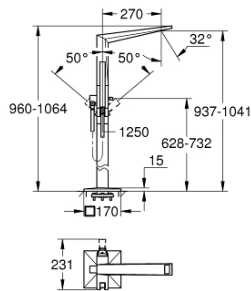

24 348 000 ALLURE BRILLIANT SINGLE-LEVER BATH MIXER 1/2" FLOOR MOUNTED

PRODUCT DESCRIPTION

- Colour: chrome
- for use with rough-in set 45 984
- without roughing-in-set
- GROHE SilkMove 46 mm ceramic cartridge
- GROHE LongLife finish
- automatic diverter: bath/shower
- spout with integrated mousseur
- projection 270 mm
- integrated non-return valve in the shower outlet 1/2"
- with shower holder
- hand shower Rainshower Aqua Cube Stick
- metal shower hose 1250 mm
- protected against backflow

24 348 000 ALLURE BRILLIANT SINGLE-LEVER BATH MIXER 1/2" FLOOR MOUNTED

SPARE PARTS, October 2021 – now

- 1: Race (Spare part-nr. 46803000)
- 2: Lever (Spare part-nr. 46804000)
- 3: Cartridge (Spare part-nr. 46048000)
- 4: Diverter knob (Spare part-nr. 46805000)
- 5: Diverter (Spare part-nr. 65655000)
- 6: Non-return valve (Spare part-nr. 08565000)
- 7: Dirt strainer (Spare part-nr. 0700200M)