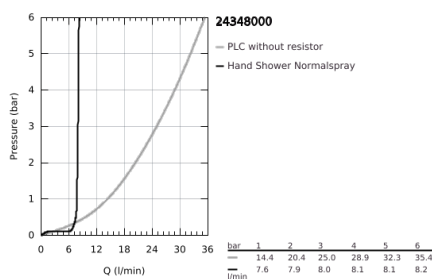

24 348 000 ALLURE BRILLIANT SINGLE-LEVER BATH MIXER 1/2" FLOOR MOUNTED

PRODUCT DESCRIPTION

- Colour: chrome
- for use with rough-in set 45 984
- without roughing-in-set
- GROHE SilkMove 46 mm ceramic cartridge
- GROHE LongLife finish
- automatic diverter: bath/shower
- spout with integrated mousseur
- projection 270 mm
- integrated non-return valve in the shower outlet 1/2"
- with shower holder
- hand shower Rainshower Aqua Cube Stick
- metal shower hose 1250 mm
- protected against backflow

24 348 000 ALLURE BRILLIANT SINGLE-LEVER BATH MIXER 1/2" FLOOR MOUNTED

SPARE PARTS, October 2021 – now

- 1: Race (Spare part-nr. 46803000)
- 2: Lever (Spare part-nr. 46804000)
- 3: Cartridge (Spare part-nr. 46048000)
- 4: Diverter knob (Spare part-nr. 46805000)
- 5: Diverter (Spare part-nr. 65655000)
- 6: Non-return valve (Spare part-nr. 08565000)
- 7: Dirt strainer (Spare part-nr. 0700200M)