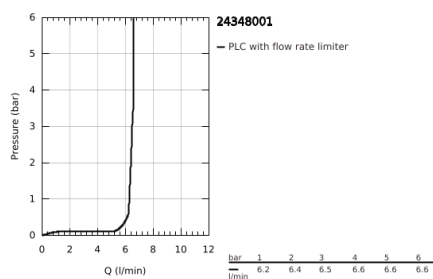

## 24 348 001 ALLURE BRILLIANT SINGLE-LEVER BATH MIXER 1/2" FLOOR MOUNTED

### PRODUCT DESCRIPTION

- Colour: chrome
- for use with rough-in set 45 984
- without roughing-in-set
- GROHE SilkMove 46 mm ceramic cartridge
- GROHE LongLife finish
- automatic diverter: bath/shower
- spout with integrated mousseur
- hand shower Rainshower Aqua Cube Stick 6.5 l/min
- Silverflex shower hose 1250 mm
- projection 270 mm
- integrated non-return valve in the shower outlet 1/2"
- with shower holder
- protected against backflow