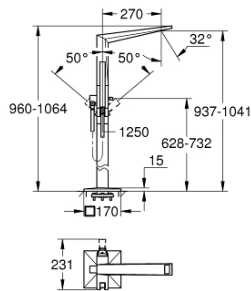

## 24 348 001 ALLURE BRILLIANT SINGLE-LEVER BATH MIXER 1/2" FLOOR MOUNTED

### PRODUCT DESCRIPTION

- Colour: chrome
- for use with rough-in set 45 984
- without roughing-in-set
- GROHE SilkMove 46 mm ceramic cartridge
- GROHE LongLife finish
- automatic diverter: bath/shower
- spout with integrated mousseur
- hand shower Rainshower Aqua Cube Stick 6.5 l/min
- Silverflex shower hose 1250 mm
- projection 270 mm
- integrated non-return valve in the shower outlet 1/2"
- with shower holder
- protected against backflow

### SPARE PARTS, November 2021 – now

- 1: Race (Spare part-nr. 46803000)
- 2: Lever (Spare part-nr. 46804000)
- 3: Cartridge (Spare part-nr. 46048000)
- 4: Diverter knob (Spare part-nr. 46805000)
- 5: Diverter (Spare part-nr. 65655000)
- 6: Non-return valve (Spare part-nr. 08565000)
- 7: Dirt strainer (Spare part-nr. 0700200M)