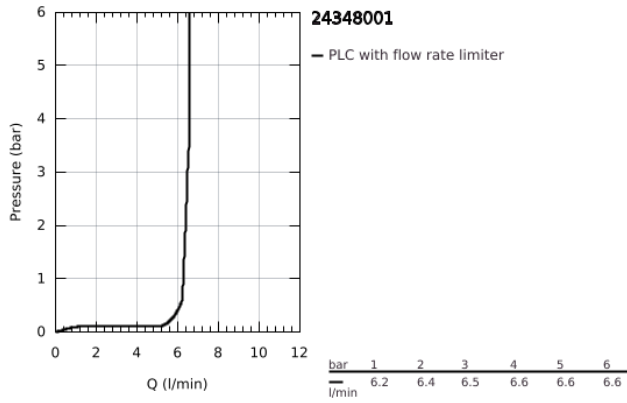

24 348 001 ALLURE BRILLIANT SINGLE-LEVER BATH MIXER 1/2" FLOOR MOUNTED