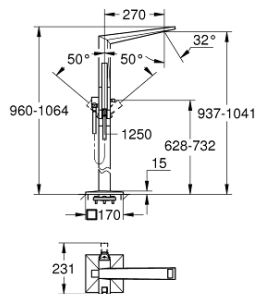

24 348 AL0 ALLURE BRILLIANT SINGLE-LEVER BATH MIXER 1/2" FLOOR MOUNTED

PRODUCT DESCRIPTION

- Colour: brushed hard graphite
- for use with rough-in set 45 984
- without roughing-in-set
- GROHE SilkMove 46 mm ceramic cartridge
- GROHE LongLife finish
- automatic diverter: bath/shower
- spout with integrated mousseur
- projection 270 mm
- integrated non-return valve in the shower outlet 1/2"
- with shower holder
- hand shower Rainshower Aqua Cube Stick
- metal shower hose 1250 mm
- protected against backflow

24 348 AL0 ALLURE BRILLIANT SINGLE-LEVER BATH MIXER 1/2" FLOOR MOUNTED

SPARE PARTS, October 2021 – now

- 1: Race (Spare part-nr. 46803AL0)
- 2: Lever (Spare part-nr. 46804AL0)
- 3: Cartridge (Spare part-nr. 46048000)
- 4: Diverter knob (Spare part-nr. 46805AL0)
- 5: Diverter (Spare part-nr. 65655AL0)
- 6: Non-return valve (Spare part-nr. 08565000)
- 7: Dirt strainer (Spare part-nr. 0700200M)