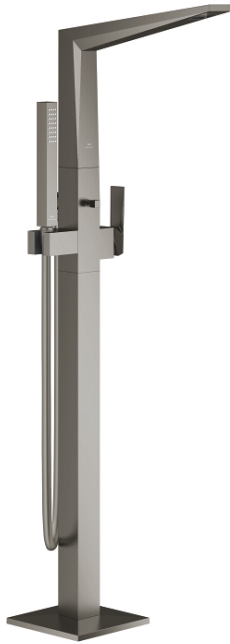

24 348 AL0 ALLURE BRILLIANT SINGLE-LEVER BATH MIXER 1/2" FLOOR MOUNTED

PRODUCT DESCRIPTION

- Colour: brushed hard graphite
- for use with rough-in set 45 984
- without roughing-in-set
- GROHE SilkMove 46 mm ceramic cartridge
- GROHE LongLife finish
- automatic diverter: bath/shower
- spout with integrated mousseur
- projection 270 mm
- integrated non-return valve in the shower outlet 1/2"
- with shower holder
- hand shower Rainshower Aqua Cube Stick
- metal shower hose 1250 mm
- protected against backflow

24 348 AL0 ALLURE BRILLIANT SINGLE-LEVER BATH MIXER 1/2" FLOOR MOUNTED

SPARE PARTS, October 2021 – now

- 1: Race (Spare part-nr. 46803AL0)
- 2: Lever (Spare part-nr. 46804AL0)
- 3: Cartridge (Spare part-nr. 46048000)
- 4: Diverter knob (Spare part-nr. 46805AL0)
- 5: Diverter (Spare part-nr. 65655AL0)
- 6: Non-return valve (Spare part-nr. 08565000)
- 7: Dirt strainer (Spare part-nr. 0700200M)