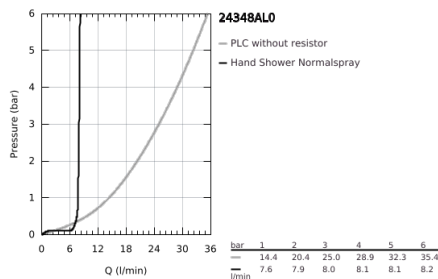

24 348 AL0 ALLURE BRILLIANT SINGLE-LEVER BATH MIXER 1/2" FLOOR MOUNTED

PRODUCT DESCRIPTION

- Colour: brushed hard graphite
- for use with rough-in set 45 984
- without roughing-in-set
- GROHE SilkMove 46 mm ceramic cartridge
- GROHE LongLife finish
- automatic diverter: bath/shower
- spout with integrated mousseur
- projection 270 mm
- integrated non-return valve in the shower outlet 1/2"
- with shower holder
- hand shower Rainshower Aqua Cube Stick
- metal shower hose 1250 mm
- protected against backflow

24 348 AL0 ALLURE BRILLIANT SINGLE-LEVER BATH MIXER 1/2" FLOOR MOUNTED

SPARE PARTS, October 2021 – now

- 1: Race (Spare part-nr. 46803AL0)
- 2: Lever (Spare part-nr. 46804AL0)
- 3: Cartridge (Spare part-nr. 46048000)
- 4: Diverter knob (Spare part-nr. 46805AL0)
- 5: Diverter (Spare part-nr. 65655AL0)
- 6: Non-return valve (Spare part-nr. 08565000)
- 7: Dirt strainer (Spare part-nr. 0700200M)