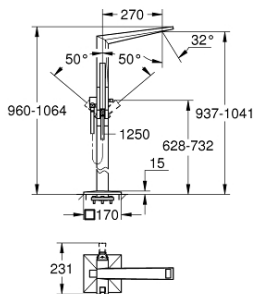

24 348 DC0 ALLURE BRILLIANT SINGLE-LEVER BATH MIXER 1/2" FLOOR MOUNTED

PRODUCT DESCRIPTION

- Colour: Supersteel
- for use with rough-in set 45 984
- without roughing-in-set
- GROHE SilkMove 46 mm ceramic cartridge
- GROHE LongLife finish
- automatic diverter: bath/shower
- spout with integrated mousseur
- projection 270 mm
- integrated non-return valve in the shower outlet 1/2"
- with shower holder
- hand shower Rainshower Aqua Cube Stick
- metal shower hose 1250 mm
- protected against backflow

24 348 DC0 ALLURE BRILLIANT SINGLE-LEVER BATH MIXER 1/2" FLOOR MOUNTED

SPARE PARTS, October 2021 – now

- 1: Race (Spare part-nr. 46803DC0)
- 2: Lever (Spare part-nr. 46804DC0)
- 3: Cartridge (Spare part-nr. 46048000)
- 4: Diverter knob (Spare part-nr. 46805DC0)
- 5: Diverter (Spare part-nr. 65655DC0)
- 6: Non-return valve (Spare part-nr. 08565000)
- 7: Dirt strainer (Spare part-nr. 0700200M)