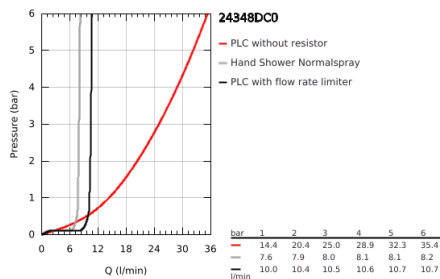

24 348 DC0 ALLURE BRILLIANT SINGLE-LEVER BATH MIXER 1/2" FLOOR MOUNTED

PRODUCT DESCRIPTION

- Colour: Supersteel
- for use with rough-in set 45 984
- without roughing-in-set
- GROHE SilkMove 46 mm ceramic cartridge
- GROHE LongLife finish
- automatic diverter: bath/shower
- spout with integrated mousseur
- projection 270 mm
- integrated non-return valve in the shower outlet 1/2"
- with shower holder
- hand shower Rainshower Aqua Cube Stick
- metal shower hose 1250 mm
- protected against backflow

24 348 DC0 ALLURE BRILLIANT SINGLE-LEVER BATH MIXER 1/2" FLOOR MOUNTED

SPARE PARTS, October 2021 – now

- 1: Race (Spare part-nr. 46803DC0)
- 2: Lever (Spare part-nr. 46804DC0)
- 3: Cartridge (Spare part-nr. 46048000)
- 4: Diverter knob (Spare part-nr. 46805DC0)
- 5: Diverter (Spare part-nr. 65655DC0)
- 6: Non-return valve (Spare part-nr. 08565000)
- 7: Dirt strainer (Spare part-nr. 0700200M)