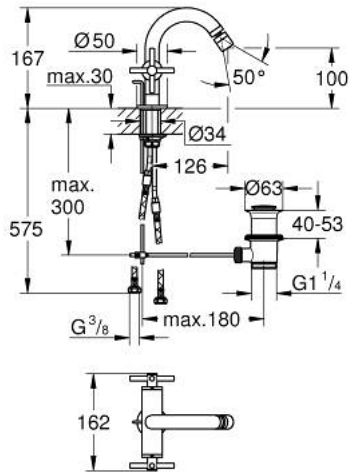

24 353 000 ATRIO SINGLE-HOLE BIDET MIXER 1/2"

PRODUCT DESCRIPTION

- Colour: chrome
- ceramic headparts 1/2", 90°
- GROHE LongLife finish
- rapid installation system
- ball-joint mousseur
- bow spout
- pop-up waste set 1 1/4"
- flexible connection hoses
- with cross handles
- Two different sets of caps included. One set with "H" and "C" marking, one set without marking.

24 353 000 ATRIO SINGLE-HOLE BIDET MIXER 1/2"

	6.2	180mm
	8	350mm

SPARE PARTS, October 2021 – now

- 1: Cross handles (Spare part-nr. 14215000)
- 2: Ceramic headpart, 1/2" (Spare part-nr. 45883000)
- 2.1: O-ring Ø 18.2 x Ø 1.7 (Spare part-nr. 0392400M)
- 3: Pop-up rod (Spare part-nr. 65196000)
- 4: Mousseur (Spare part-nr. 06574000)
- 5: Shank fastening assembly (Spare part-nr. 48409000)
- 6: Waste set 1 1/4" (Spare part-nr. 28910000)
- 6.1: Plug (Spare part-nr. 07182000)
- 6.2: Eccentric rod (Spare part-nr. 07052000)
- 7: Ceramic headpart, 1/2" (Spare part-nr. 45882000)
- 7.1: O-ring Ø 18.2 x Ø 1.7 (Spare part-nr. 0392400M)
- 8: Eccentric rod (Spare part-nr. 07341000)*