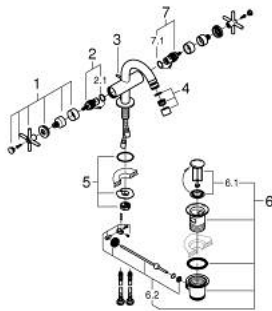

24 353 000 ATRIO SINGLE-HOLE BIDET MIXER 1/2"

PRODUCT DESCRIPTION

- Colour: chrome
- ceramic headparts 1/2", 90°
- GROHE LongLife finish
- rapid installation system
- ball-joint mousseur
- bow spout
- pop-up waste set 1 1/4"
- flexible connection hoses
- with cross handles
- Two different sets of caps included. One set with "H" and "C" marking, one set without marking.

24 353 000 ATRIO SINGLE-HOLE BIDET MIXER 1/2"

	6.2	180mm
	8	350mm

SPARE PARTS, October 2021 – now

- 1: Cross handles (Spare part-nr. 14215000)
- 2: Ceramic headpart, 1/2" (Spare part-nr. 45883000)
- 2.1: O-ring Ø 18.2 x Ø 1.7 (Spare part-nr. 0392400M)
- 3: Pop-up rod (Spare part-nr. 65196000)
- 4: Mousseur (Spare part-nr. 06574000)
- 5: Shank fastening assembly (Spare part-nr. 48409000)
- 6: Waste set 1 1/4" (Spare part-nr. 28910000)
- 6.1: Plug (Spare part-nr. 07182000)
- 6.2: Eccentric rod (Spare part-nr. 07052000)
- 7: Ceramic headpart, 1/2" (Spare part-nr. 45882000)
- 7.1: O-ring Ø 18.2 x Ø 1.7 (Spare part-nr. 0392400M)
- 8: Eccentric rod (Spare part-nr. 07341000)*