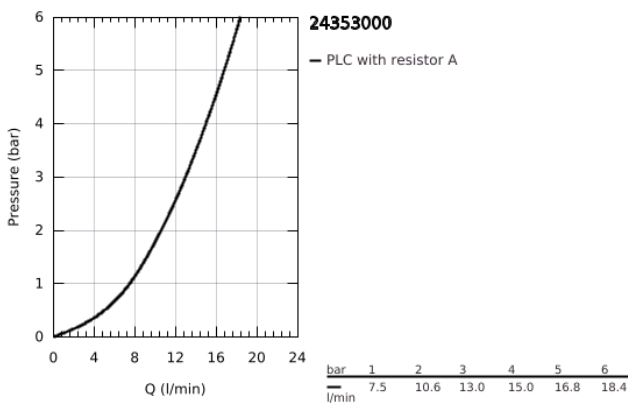

24 353 000 ATRIO SINGLE-HOLE BIDET MIXER 1/2"

PRODUCT DESCRIPTION

- Colour: chrome
- ceramic headparts 1/2", 90°
- GROHE LongLife finish
- rapid installation system
- ball-joint mousseur
- bow spout
- pop-up waste set 1 1/4"
- flexible connection hoses
- with cross handles
- Two different sets of caps included. One set with "H" and "C" marking, one set without marking.

24 353 000 ATRIO SINGLE-HOLE BIDET MIXER 1/2"

	6.2	180mm
	8	350mm

SPARE PARTS, October 2021 – now

- 1: Cross handles (Spare part-nr. 14215000)
- 2: Ceramic headpart, 1/2" (Spare part-nr. 45883000)
- 2.1: O-ring Ø 18.2 x Ø 1.7 (Spare part-nr. 0392400M)
- 3: Pop-up rod (Spare part-nr. 65196000)
- 4: Mousseur (Spare part-nr. 06574000)
- 5: Shank fastening assembly (Spare part-nr. 48409000)
- 6: Waste set 1 1/4" (Spare part-nr. 28910000)
- 6.1: Plug (Spare part-nr. 07182000)
- 6.2: Eccentric rod (Spare part-nr. 07052000)
- 7: Ceramic headpart, 1/2" (Spare part-nr. 45882000)
- 7.1: O-ring Ø 18.2 x Ø 1.7 (Spare part-nr. 0392400M)
- 8: Eccentric rod (Spare part-nr. 07341000)*