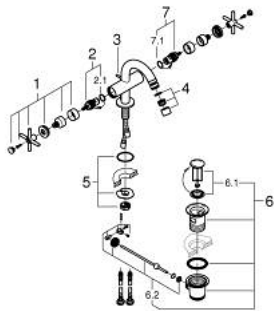

24 353 DA0 ATRIO SINGLE-HOLE BIDET MIXER 1/2"

PRODUCT DESCRIPTION

- Colour: warm sunset
- ceramic headparts 1/2", 90°
- GROHE LongLife finish
- rapid installation system
- ball-joint mousseur
- bow spout
- pop-up waste set 1 1/4"
- flexible connection hoses
- with cross handles
- Two different sets of caps included. One set with "H" and "C" marking, one set without marking.

24 353 DA0 ATRIO SINGLE-HOLE BIDET MIXER 1/2"

	6.2	180mm
	8	350mm

SPARE PARTS, October 2021 – now

- 1: Cross handles (Spare part-nr. 14215DA0)
- 2: Ceramic headpart, 1/2" (Spare part-nr. 45883000)
- 2.1: O-ring Ø 18.2 x Ø 1.7 (Spare part-nr. 0392400M)
- 3: Pop-up rod (Spare part-nr. 65196DA0)
- 4: Mousseur (Spare part-nr. 06574DA0)
- 5: Shank fastening assembly (Spare part-nr. 48409000)
- 6: Waste set 1 1/4" (Spare part-nr. 28910DA0)
- 6.1: Plug (Spare part-nr. 07182DA0)
- 6.2: Eccentric rod (Spare part-nr. 07052000)
- 7: Ceramic headpart, 1/2" (Spare part-nr. 45882000)
- 7.1: O-ring Ø 18.2 x Ø 1.7 (Spare part-nr. 0392400M)
- 8: Eccentric rod (Spare part-nr. 07341000)*