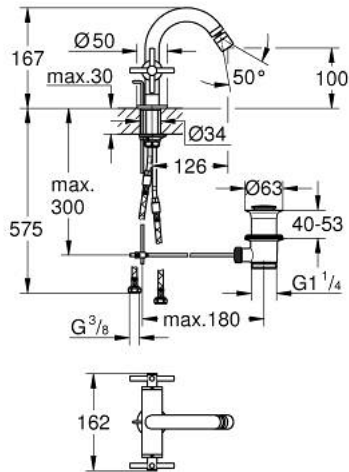

24 353 DA0 ATRIO SINGLE-HOLE BIDET MIXER 1/2"

PRODUCT DESCRIPTION

- Colour: warm sunset
- ceramic headparts 1/2", 90°
- GROHE LongLife finish
- rapid installation system
- ball-joint mousseur
- bow spout
- pop-up waste set 1 1/4"
- flexible connection hoses
- with cross handles
- Two different sets of caps included. One set with "H" and "C" marking, one set without marking.

24 353 DA0 ATRIO SINGLE-HOLE BIDET MIXER 1/2"

	6.2	180mm
	8	350mm

SPARE PARTS, October 2021 – now

- 1: Cross handles (Spare part-nr. 14215DA0)
- 2: Ceramic headpart, 1/2" (Spare part-nr. 45883000)
- 2.1: O-ring Ø 18.2 x Ø 1.7 (Spare part-nr. 0392400M)
- 3: Pop-up rod (Spare part-nr. 65196DA0)
- 4: Mousseur (Spare part-nr. 06574DA0)
- 5: Shank fastening assembly (Spare part-nr. 48409000)
- 6: Waste set 1 1/4" (Spare part-nr. 28910DA0)
- 6.1: Plug (Spare part-nr. 07182DA0)
- 6.2: Eccentric rod (Spare part-nr. 07052000)
- 7: Ceramic headpart, 1/2" (Spare part-nr. 45882000)
- 7.1: O-ring Ø 18.2 x Ø 1.7 (Spare part-nr. 0392400M)
- 8: Eccentric rod (Spare part-nr. 07341000)*