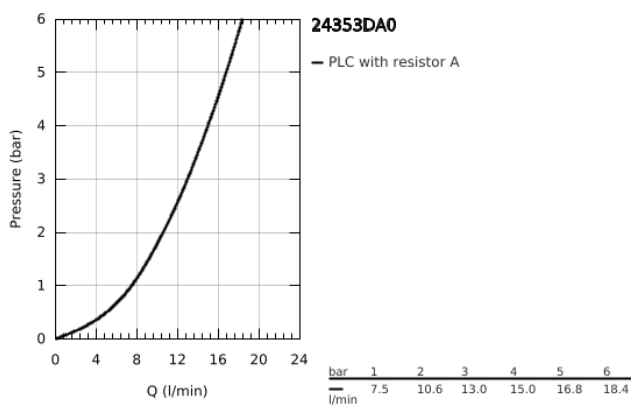

24 353 DA0 ATRIO SINGLE-HOLE BIDET MIXER 1/2"

PRODUCT DESCRIPTION

- Colour: warm sunset
- ceramic headparts 1/2", 90°
- GROHE LongLife finish
- rapid installation system
- ball-joint mousseur
- bow spout
- pop-up waste set 1 1/4"
- flexible connection hoses
- with cross handles
- Two different sets of caps included. One set with "H" and "C" marking, one set without marking.

24 353 DA0 ATRIO SINGLE-HOLE BIDET MIXER 1/2"

	6.2	180mm
	8	350mm

SPARE PARTS, October 2021 – now

- 1: Cross handles (Spare part-nr. 14215DA0)
- 2: Ceramic headpart, 1/2" (Spare part-nr. 45883000)
- 2.1: O-ring Ø 18.2 x Ø 1.7 (Spare part-nr. 0392400M)
- 3: Pop-up rod (Spare part-nr. 65196DA0)
- 4: Mousseur (Spare part-nr. 06574DA0)
- 5: Shank fastening assembly (Spare part-nr. 48409000)
- 6: Waste set 1 1/4" (Spare part-nr. 28910DA0)
- 6.1: Plug (Spare part-nr. 07182DA0)
- 6.2: Eccentric rod (Spare part-nr. 07052000)
- 7: Ceramic headpart, 1/2" (Spare part-nr. 45882000)
- 7.1: O-ring Ø 18.2 x Ø 1.7 (Spare part-nr. 0392400M)
- 8: Eccentric rod (Spare part-nr. 07341000)*