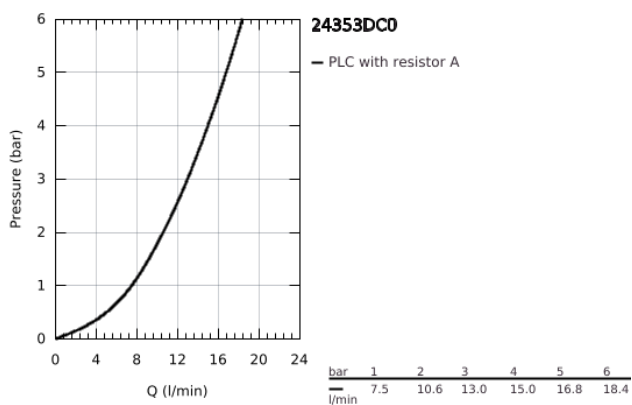

## 24 353 DC0 ATRIO SINGLE-HOLE BIDET MIXER 1/2"

### PRODUCT DESCRIPTION

- Colour: Supersteel
- ceramic headparts 1/2", 90°
- GROHE LongLife finish
- rapid installation system
- ball-joint mousseur
- bow spout
- pop-up waste set 1 1/4"
- flexible connection hoses
- with cross handles
- Two different sets of caps included. One set with "H" and "C" marking, one set without marking.

## 24 353 DC0 ATRIO SINGLE-HOLE BIDET MIXER 1/2"

	6.2	180mm
	8	350mm

### SPARE PARTS, October 2021 – now

- 1: Cross handles (Spare part-nr. 14215DC0)
- 2: Ceramic headpart, 1/2" (Spare part-nr. 45883000)
- 2.1: O-ring Ø 18.2 x Ø 1.7 (Spare part-nr. 0392400M)
- 3: Pop-up rod (Spare part-nr. 65196DC0)
- 4: Mousseur (Spare part-nr. 06574DC0)
- 5: Shank fastening assembly (Spare part-nr. 48409000)
- 6: Waste set 1 1/4" (Spare part-nr. 28910DC0)
- 6.1: Plug (Spare part-nr. 07182DC0)
- 6.2: Eccentric rod (Spare part-nr. 07052000)
- 7: Ceramic headpart, 1/2" (Spare part-nr. 45882000)
- 7.1: O-ring Ø 18.2 x Ø 1.7 (Spare part-nr. 0392400M)
- 8: Eccentric rod (Spare part-nr. 07341000)\*