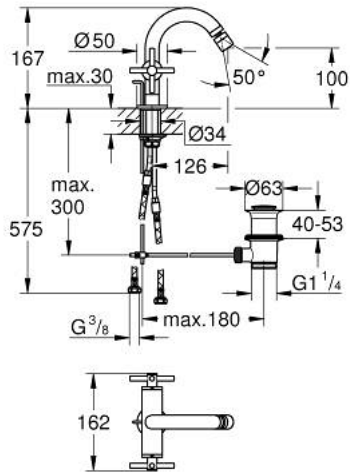

## 24 353 DC0 ATRIO SINGLE-HOLE BIDET MIXER 1/2"

### PRODUCT DESCRIPTION

- Colour: Supersteel
- ceramic headparts 1/2", 90°
- GROHE LongLife finish
- rapid installation system
- ball-joint mousseur
- bow spout
- pop-up waste set 1 1/4"
- flexible connection hoses
- with cross handles
- Two different sets of caps included. One set with "H" and "C" marking, one set without marking.

## 24 353 DC0 ATRIO SINGLE-HOLE BIDET MIXER 1/2"

	6.2	180mm
	8	350mm

### SPARE PARTS, October 2021 – now

- 1: Cross handles (Spare part-nr. 14215DC0)
- 2: Ceramic headpart, 1/2" (Spare part-nr. 45883000)
- 2.1: O-ring Ø 18.2 x Ø 1.7 (Spare part-nr. 0392400M)
- 3: Pop-up rod (Spare part-nr. 65196DC0)
- 4: Mousseur (Spare part-nr. 06574DC0)
- 5: Shank fastening assembly (Spare part-nr. 48409000)
- 6: Waste set 1 1/4" (Spare part-nr. 28910DC0)
- 6.1: Plug (Spare part-nr. 07182DC0)
- 6.2: Eccentric rod (Spare part-nr. 07052000)
- 7: Ceramic headpart, 1/2" (Spare part-nr. 45882000)
- 7.1: O-ring Ø 18.2 x Ø 1.7 (Spare part-nr. 0392400M)
- 8: Eccentric rod (Spare part-nr. 07341000)\*