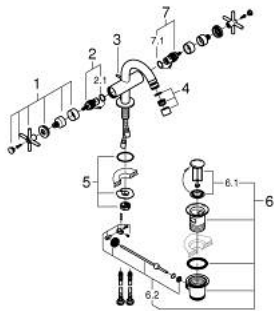

## 24 353 DC0 ATRIO SINGLE-HOLE BIDET MIXER 1/2"

### PRODUCT DESCRIPTION

- Colour: Supersteel
- ceramic headparts 1/2", 90°
- GROHE LongLife finish
- rapid installation system
- ball-joint mousseur
- bow spout
- pop-up waste set 1 1/4"
- flexible connection hoses
- with cross handles
- Two different sets of caps included. One set with "H" and "C" marking, one set without marking.

## 24 353 DC0 ATRIO SINGLE-HOLE BIDET MIXER 1/2"

	6.2	180mm
	8	350mm

### SPARE PARTS, October 2021 – now

- 1: Cross handles (Spare part-nr. 14215DC0)
- 2: Ceramic headpart, 1/2" (Spare part-nr. 45883000)
- 2.1: O-ring Ø 18.2 x Ø 1.7 (Spare part-nr. 0392400M)
- 3: Pop-up rod (Spare part-nr. 65196DC0)
- 4: Mousseur (Spare part-nr. 06574DC0)
- 5: Shank fastening assembly (Spare part-nr. 48409000)
- 6: Waste set 1 1/4" (Spare part-nr. 28910DC0)
- 6.1: Plug (Spare part-nr. 07182DC0)
- 6.2: Eccentric rod (Spare part-nr. 07052000)
- 7: Ceramic headpart, 1/2" (Spare part-nr. 45882000)
- 7.1: O-ring Ø 18.2 x Ø 1.7 (Spare part-nr. 0392400M)
- 8: Eccentric rod (Spare part-nr. 07341000)\*