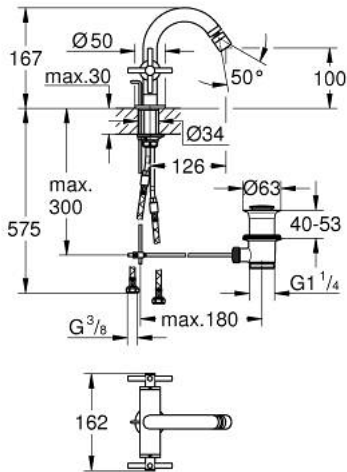

24 353 DL0 ATRIO SINGLE-HOLE BIDET MIXER 1/2"

PRODUCT DESCRIPTION

- Colour: brushed warm sunset
- ceramic headparts 1/2", 90°
- GROHE LongLife finish
- rapid installation system
- ball-joint mousseur
- bow spout
- pop-up waste set 1 1/4"
- flexible connection hoses
- with cross handles
- Two different sets of caps included. One set with "H" and "C" marking, one set without marking.

24 353 DL0 ATRIO SINGLE-HOLE BIDET MIXER 1/2"

	6.2	180mm
	8	350mm

SPARE PARTS, November 2022 – now

- 1: Cross handles (Spare part-nr. 14215DL0)
- 2: Ceramic headpart, 1/2" (Spare part-nr. 45883000)
- 2.1: O-ring Ø 18.2 x Ø 1.7 (Spare part-nr. 0392400M)
- 3: Pop-up rod (Spare part-nr. 65196DL0)
- 4: Mousseur (Spare part-nr. 06574DL0)
- 5: Shank fastening assembly (Spare part-nr. 48409000)
- 6: Waste set 1 1/4" (Spare part-nr. 28910DL0)
- 6.1: Plug (Spare part-nr. 07182DL0)
- 6.2: Eccentric rod (Spare part-nr. 07052000)
- 7: Ceramic headpart, 1/2" (Spare part-nr. 45882000)
- 7.1: O-ring Ø 18.2 x Ø 1.7 (Spare part-nr. 0392400M)
- 8: Eccentric rod (Spare part-nr. 07341000)*