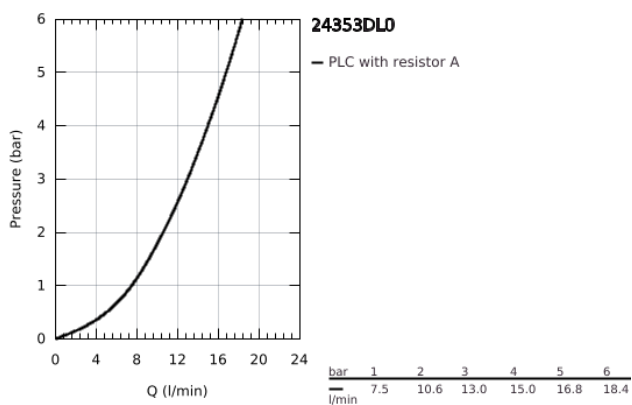

24 353 DL0 ATRIO SINGLE-HOLE BIDET MIXER 1/2"

PRODUCT DESCRIPTION

- Colour: brushed warm sunset
- ceramic headparts 1/2", 90°
- GROHE LongLife finish
- rapid installation system
- ball-joint mousseur
- bow spout
- pop-up waste set 1 1/4"
- flexible connection hoses
- with cross handles
- Two different sets of caps included. One set with "H" and "C" marking, one set without marking.

24 353 DL0 ATRIO SINGLE-HOLE BIDET MIXER 1/2"

	6.2	180mm
	8	350mm

SPARE PARTS, November 2022 – now

- 1: Cross handles (Spare part-nr. 14215DL0)
- 2: Ceramic headpart, 1/2" (Spare part-nr. 45883000)
- 2.1: O-ring Ø 18.2 x Ø 1.7 (Spare part-nr. 0392400M)
- 3: Pop-up rod (Spare part-nr. 65196DL0)
- 4: Mousseur (Spare part-nr. 06574DL0)
- 5: Shank fastening assembly (Spare part-nr. 48409000)
- 6: Waste set 1 1/4" (Spare part-nr. 28910DL0)
- 6.1: Plug (Spare part-nr. 07182DL0)
- 6.2: Eccentric rod (Spare part-nr. 07052000)
- 7: Ceramic headpart, 1/2" (Spare part-nr. 45882000)
- 7.1: O-ring Ø 18.2 x Ø 1.7 (Spare part-nr. 0392400M)
- 8: Eccentric rod (Spare part-nr. 07341000)*