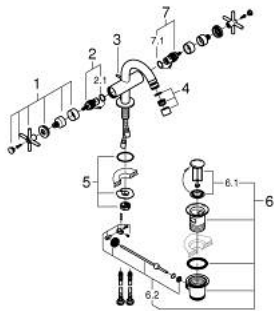

24 353 DL0 ATRIO SINGLE-HOLE BIDET MIXER 1/2"

PRODUCT DESCRIPTION

- Colour: brushed warm sunset
- ceramic headparts 1/2", 90°
- GROHE LongLife finish
- rapid installation system
- ball-joint mousseur
- bow spout
- pop-up waste set 1 1/4"
- flexible connection hoses
- with cross handles
- Two different sets of caps included. One set with "H" and "C" marking, one set without marking.

24 353 DL0 ATRIO SINGLE-HOLE BIDET MIXER 1/2"

	6.2	180mm
	8	350mm

SPARE PARTS, November 2022 – now

- 1: Cross handles (Spare part-nr. 14215DL0)
- 2: Ceramic headpart, 1/2" (Spare part-nr. 45883000)
- 2.1: O-ring Ø 18.2 x Ø 1.7 (Spare part-nr. 0392400M)
- 3: Pop-up rod (Spare part-nr. 65196DL0)
- 4: Mousseur (Spare part-nr. 06574DL0)
- 5: Shank fastening assembly (Spare part-nr. 48409000)
- 6: Waste set 1 1/4" (Spare part-nr. 28910DL0)
- 6.1: Plug (Spare part-nr. 07182DL0)
- 6.2: Eccentric rod (Spare part-nr. 07052000)
- 7: Ceramic headpart, 1/2" (Spare part-nr. 45882000)
- 7.1: O-ring Ø 18.2 x Ø 1.7 (Spare part-nr. 0392400M)
- 8: Eccentric rod (Spare part-nr. 07341000)*