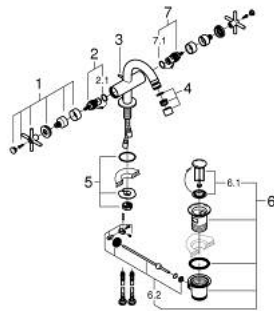

## 24 353 GL0 ATRIO SINGLE-HOLE BIDET MIXER 1/2"

### PRODUCT DESCRIPTION

- Colour: cool sunrise
- ceramic headparts 1/2", 90°
- GROHE LongLife finish
- rapid installation system
- ball-joint mousseur
- bow spout
- pop-up waste set 1 1/4"
- flexible connection hoses
- with cross handles
- Two different sets of caps included. One set with "H" and "C" marking, one set without marking.

## 24 353 GL0 ATRIO SINGLE-HOLE BIDET MIXER 1/2"

	6.2	180mm
	8	350mm

### SPARE PARTS, October 2021 – now

- 1: Cross handles (Spare part-nr. 14215GL0)
- 2: Ceramic headpart, 1/2" (Spare part-nr. 45883000)
- 2.1: O-ring Ø 18.2 x Ø 1.7 (Spare part-nr. 0392400M)
- 3: Pop-up rod (Spare part-nr. 65196GL0)
- 4: Mousseur (Spare part-nr. 06574GL0)
- 5: Shank fastening assembly (Spare part-nr. 48409000)
- 6: Waste set 1 1/4" (Spare part-nr. 28910GL0)
- 6.1: Plug (Spare part-nr. 07182GL0)
- 6.2: Eccentric rod (Spare part-nr. 07052000)
- 7: Ceramic headpart, 1/2" (Spare part-nr. 45882000)
- 7.1: O-ring Ø 18.2 x Ø 1.7 (Spare part-nr. 0392400M)
- 8: Eccentric rod (Spare part-nr. 07341000)\*