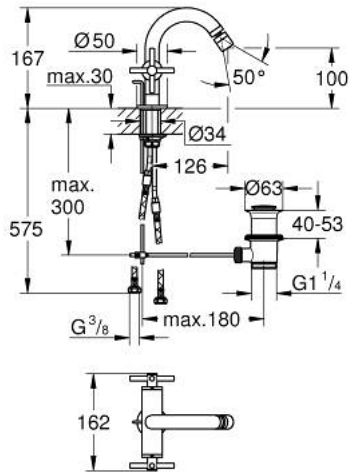

## 24 353 GL0 ATRIO SINGLE-HOLE BIDET MIXER 1/2"

### PRODUCT DESCRIPTION

- Colour: cool sunrise
- ceramic headparts 1/2", 90°
- GROHE LongLife finish
- rapid installation system
- ball-joint mousseur
- bow spout
- pop-up waste set 1 1/4"
- flexible connection hoses
- with cross handles
- Two different sets of caps included. One set with "H" and "C" marking, one set without marking.

## 24 353 GL0 ATRIO SINGLE-HOLE BIDET MIXER 1/2"

	6.2	180mm
	8	350mm

### SPARE PARTS, October 2021 – now

- 1: Cross handles (Spare part-nr. 14215GL0)
- 2: Ceramic headpart, 1/2" (Spare part-nr. 45883000)
- 2.1: O-ring Ø 18.2 x Ø 1.7 (Spare part-nr. 0392400M)
- 3: Pop-up rod (Spare part-nr. 65196GL0)
- 4: Mousseur (Spare part-nr. 06574GL0)
- 5: Shank fastening assembly (Spare part-nr. 48409000)
- 6: Waste set 1 1/4" (Spare part-nr. 28910GL0)
- 6.1: Plug (Spare part-nr. 07182GL0)
- 6.2: Eccentric rod (Spare part-nr. 07052000)
- 7: Ceramic headpart, 1/2" (Spare part-nr. 45882000)
- 7.1: O-ring Ø 18.2 x Ø 1.7 (Spare part-nr. 0392400M)
- 8: Eccentric rod (Spare part-nr. 07341000)\*