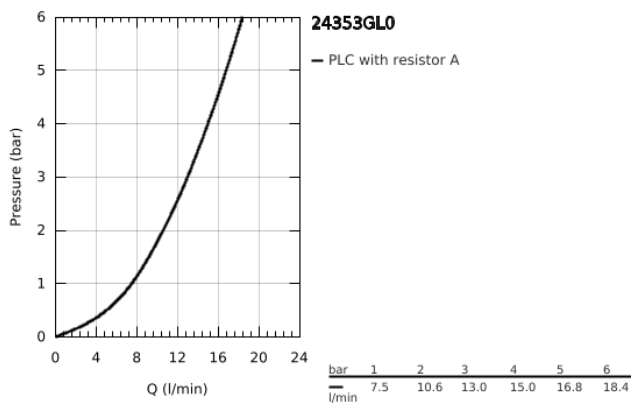

## 24 353 GL0 ATRIO SINGLE-HOLE BIDET MIXER 1/2"

### PRODUCT DESCRIPTION

- Colour: cool sunrise
- ceramic headparts 1/2", 90°
- GROHE LongLife finish
- rapid installation system
- ball-joint mousseur
- bow spout
- pop-up waste set 1 1/4"
- flexible connection hoses
- with cross handles
- Two different sets of caps included. One set with "H" and "C" marking, one set without marking.