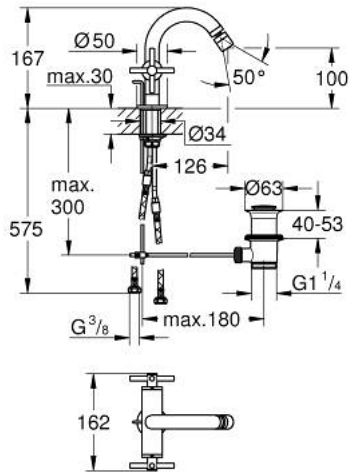

24 353 GN0 ATRIO SINGLE-HOLE BIDET MIXER 1/2"

PRODUCT DESCRIPTION

- Colour: brushed cool sunrise
- ceramic headparts 1/2", 90°
- GROHE LongLife finish
- rapid installation system
- ball-joint mousseur
- bow spout
- pop-up waste set 1 1/4"
- flexible connection hoses
- with cross handles
- Two different sets of caps included. One set with "H" and "C" marking, one set without marking.

24 353 GN0 ATRIO SINGLE-HOLE BIDET MIXER 1/2"

	6.2	180mm
	8	350mm

SPARE PARTS, November 2022 – now

- 1: Cross handles (Spare part-nr. 14215GN0)
- 2: Ceramic headpart, 1/2" (Spare part-nr. 45883000)
- 2.1: O-ring Ø 18.2 x Ø 1.7 (Spare part-nr. 0392400M)
- 3: Pop-up rod (Spare part-nr. 65196GN0)
- 4: Mousseur (Spare part-nr. 06574GN0)
- 5: Shank fastening assembly (Spare part-nr. 48409000)
- 6: Waste set 1 1/4" (Spare part-nr. 28910GN0)
- 6.1: Plug (Spare part-nr. 07182GN0)
- 6.2: Eccentric rod (Spare part-nr. 07052000)
- 7: Ceramic headpart, 1/2" (Spare part-nr. 45882000)
- 7.1: O-ring Ø 18.2 x Ø 1.7 (Spare part-nr. 0392400M)
- 8: Eccentric rod (Spare part-nr. 07341000)*