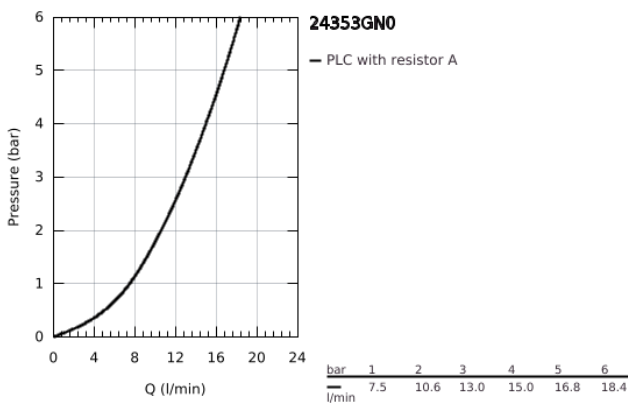

24 353 GN0 ATRIO SINGLE-HOLE BIDET MIXER 1/2"

PRODUCT DESCRIPTION

- Colour: brushed cool sunrise
- ceramic headparts 1/2", 90°
- GROHE LongLife finish
- rapid installation system
- ball-joint mousseur
- bow spout
- pop-up waste set 1 1/4"
- flexible connection hoses
- with cross handles
- Two different sets of caps included. One set with "H" and "C" marking, one set without marking.

24 353 GN0 ATRIO SINGLE-HOLE BIDET MIXER 1/2"

	6.2	180mm
	8	350mm

SPARE PARTS, November 2022 – now

- 1: Cross handles (Spare part-nr. 14215GN0)
- 2: Ceramic headpart, 1/2" (Spare part-nr. 45883000)
- 2.1: O-ring Ø 18.2 x Ø 1.7 (Spare part-nr. 0392400M)
- 3: Pop-up rod (Spare part-nr. 65196GN0)
- 4: Mousseur (Spare part-nr. 06574GN0)
- 5: Shank fastening assembly (Spare part-nr. 48409000)
- 6: Waste set 1 1/4" (Spare part-nr. 28910GN0)
- 6.1: Plug (Spare part-nr. 07182GN0)
- 6.2: Eccentric rod (Spare part-nr. 07052000)
- 7: Ceramic headpart, 1/2" (Spare part-nr. 45882000)
- 7.1: O-ring Ø 18.2 x Ø 1.7 (Spare part-nr. 0392400M)
- 8: Eccentric rod (Spare part-nr. 07341000)*