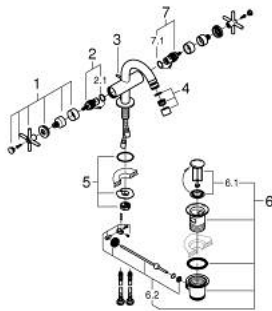

24 353 GN0 ATRIO SINGLE-HOLE BIDET MIXER 1/2"

PRODUCT DESCRIPTION

- Colour: brushed cool sunrise
- ceramic headparts 1/2", 90°
- GROHE LongLife finish
- rapid installation system
- ball-joint mousseur
- bow spout
- pop-up waste set 1 1/4"
- flexible connection hoses
- with cross handles
- Two different sets of caps included. One set with "H" and "C" marking, one set without marking.

24 353 GN0 ATRIO SINGLE-HOLE BIDET MIXER 1/2"

	6.2	180mm
	8	350mm

SPARE PARTS, November 2022 – now

- 1: Cross handles (Spare part-nr. 14215GN0)
- 2: Ceramic headpart, 1/2" (Spare part-nr. 45883000)
- 2.1: O-ring Ø 18.2 x Ø 1.7 (Spare part-nr. 0392400M)
- 3: Pop-up rod (Spare part-nr. 65196GN0)
- 4: Mousseur (Spare part-nr. 06574GN0)
- 5: Shank fastening assembly (Spare part-nr. 48409000)
- 6: Waste set 1 1/4" (Spare part-nr. 28910GN0)
- 6.1: Plug (Spare part-nr. 07182GN0)
- 6.2: Eccentric rod (Spare part-nr. 07052000)
- 7: Ceramic headpart, 1/2" (Spare part-nr. 45882000)
- 7.1: O-ring Ø 18.2 x Ø 1.7 (Spare part-nr. 0392400M)
- 8: Eccentric rod (Spare part-nr. 07341000)*