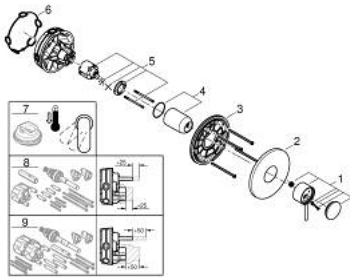

### PRODUCT DESCRIPTION

- Colour: chrome
- trim set for GROHE Rapido SmartBox (35 600/35 604)
- GROHE SilkMove 46 mm ceramic cartridge
- GROHE LongLife finish
- wall escutcheon with GROHE FastFixation (covered escutcheon- and shaft sealing, covered fixing)
- metal escutcheon, retroactively 6° adjustable
- metal lever
- without roughing-in set 35 600/35 604 (please order separately)
- flow performance: outlet B or C = 30 l/min

### SPARE PARTS, October 2021 – now

1: Lever (Spare part-nr. 48443000)

2: Escutcheon (Spare part-nr. 48615000)

3: Mounting plate (Spare part-nr. 48439000)

4: Cap (Spare part-nr. 02693000)

5: Cartridge (Spare part-nr. 46048000)

6: Seal (Spare part-nr. 48360000)

7: Temperature limiter (Spare part-nr. 46308000)\*

8: Universal extension set single-lever mixers, 25 mm (Spare part-nr. 14056000

)\*

9: Universal extension set single-lever mixers, 50 mm (Spare part-nr. 14057000