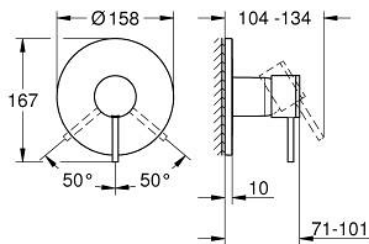

### PRODUCT DESCRIPTION

- Colour: chrome
- trim set for GROHE Rapido SmartBox (35 600/35 604)
- GROHE SilkMove 46 mm ceramic cartridge
- GROHE LongLife finish
- wall escutcheon with GROHE FastFixation (covered escutcheon- and shaft sealing, covered fixing)
- metal escutcheon, retroactively 6° adjustable
- metal lever
- without roughing-in set 35 600/35 604 (please order separately)
- flow performance: outlet B or C = 30 l/min

6: Seal (Spare part-nr. 48360000)

7: Temperature limiter (Spare part-nr. 46308000)\*

8: Universal extension set single-lever mixers, 25 mm (Spare part-nr. 14056000

)\*

9: Universal extension set single-lever mixers, 50 mm (Spare part-nr. 14057000