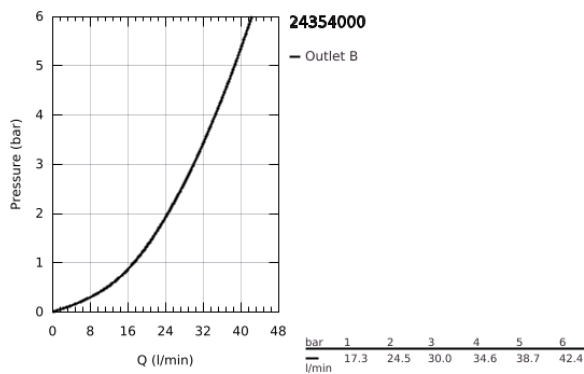

## 24 354 000 ATRIO SINGLE-LEVER SHOWER MIXER

### PRODUCT DESCRIPTION

- Colour: chrome
- trim set for GROHE Rapido SmartBox (35 600/35 604)
- GROHE SilkMove 46 mm ceramic cartridge
- GROHE LongLife finish
- wall escutcheon with GROHE FastFixation (covered escutcheon- and shaft sealing, covered fixing)
- metal escutcheon, retroactively 6° adjustable
- metal lever
- without roughing-in set 35 600/35 604 (please order separately)
- flow performance: outlet B or C = 30 l/min