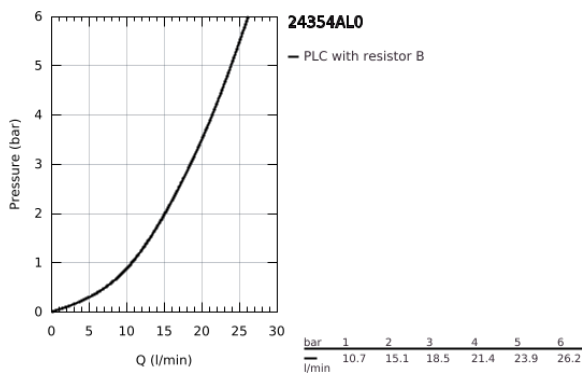

24 354 AL0 ATRIO SINGLE-LEVER SHOWER MIXER

PRODUCT DESCRIPTION

- Colour: brushed hard graphite
- trim set for GROHE Rapido SmartBox (35 600/35 604)
- GROHE SilkMove 46 mm ceramic cartridge
- GROHE LongLife finish
- wall escutcheon with GROHE FastFixation (covered escutcheon- and shaft sealing, covered fixing)
- metal escutcheon, retroactively 6° adjustable
- metal lever
- without roughing-in set 35 600/35 604 (please order separately)
- flow performance: outlet B or C = 30 l/min

24 354 AL0 ATRIO SINGLE-LEVER SHOWER MIXER

SPARE PARTS, October 2021 – now

- 1: Lever (Spare part-nr. 48443AL0)
- 2: Escutcheon (Spare part-nr. 48615AL0)
- 3: Mounting plate (Spare part-nr. 48439000)
- 4: Cap (Spare part-nr. 02693AL0)
- 5: Cartridge (Spare part-nr. 46048000)
- 6: Seal (Spare part-nr. 48360000)
- 7: Temperature limiter (Spare part-nr. 46308000)*
- 8: Universal extension set single-lever mixers, 25 mm (Spare part-nr. 14056000)*
- 9: Universal extension set single-lever mixers, 50 mm (Spare part-nr. 14057000)*