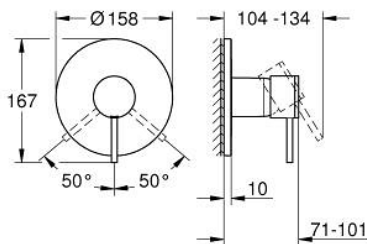

24 354 AL0 ATRIO SINGLE-LEVER SHOWER MIXER

PRODUCT DESCRIPTION

- Colour: brushed hard graphite
- trim set for GROHE Rapido SmartBox (35 600/35 604)
- GROHE SilkMove 46 mm ceramic cartridge
- GROHE LongLife finish
- wall escutcheon with GROHE FastFixation (covered escutcheon- and shaft sealing, covered fixing)
- metal escutcheon, retroactively 6° adjustable
- metal lever
- without roughing-in set 35 600/35 604 (please order separately)
- flow performance: outlet B or C = 30 l/min

24 354 AL0 ATRIO SINGLE-LEVER SHOWER MIXER

SPARE PARTS, October 2021 – now

- 1: Lever (Spare part-nr. 48443AL0)
- 2: Escutcheon (Spare part-nr. 48615AL0)
- 3: Mounting plate (Spare part-nr. 48439000)
- 4: Cap (Spare part-nr. 02693AL0)
- 5: Cartridge (Spare part-nr. 46048000)
- 6: Seal (Spare part-nr. 48360000)
- 7: Temperature limiter (Spare part-nr. 46308000)*
- 8: Universal extension set single-lever mixers, 25 mm (Spare part-nr. 14056000)*
- 9: Universal extension set single-lever mixers, 50 mm (Spare part-nr. 14057000)*