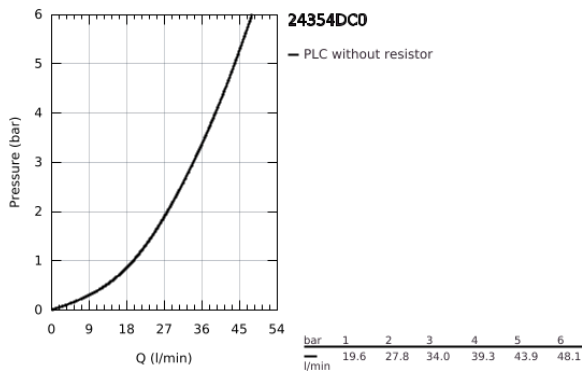

24 354 DC0 ATRIO SINGLE-LEVER SHOWER MIXER

PRODUCT DESCRIPTION

- Colour: Supersteel
- trim set for GROHE Rapido SmartBox (35 600/35 604)
- GROHE SilkMove 46 mm ceramic cartridge
- GROHE LongLife finish
- wall escutcheon with GROHE FastFixation (covered escutcheon- and shaft sealing, covered fixing)
- metal escutcheon, retroactively 6° adjustable
- metal lever
- without roughing-in set 35 600/35 604 (please order separately)
- flow performance: outlet B or C = 30 l/min

24 354 DC0 ATRIO SINGLE-LEVER SHOWER MIXER

SPARE PARTS, October 2021 – now

- 1: Lever (Spare part-nr. 48443DC0)
- 2: Escutcheon (Spare part-nr. 48615DC0)
- 3: Mounting plate (Spare part-nr. 48439000)
- 4: Cap (Spare part-nr. 02693DC0)
- 5: Cartridge (Spare part-nr. 46048000)
- 6: Seal (Spare part-nr. 48360000)
- 7: Temperature limiter (Spare part-nr. 46308000)*
- 8: Universal extension set single-lever mixers, 25 mm (Spare part-nr. 14056000)*
- 9: Universal extension set single-lever mixers, 50 mm (Spare part-nr. 14057000)*