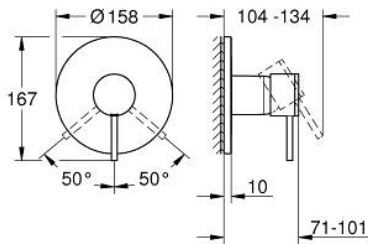

24 354 DC0 ATRIO SINGLE-LEVER SHOWER MIXER

PRODUCT DESCRIPTION

- Colour: Supersteel
- trim set for GROHE Rapido SmartBox (35 600/35 604)
- GROHE SilkMove 46 mm ceramic cartridge
- GROHE LongLife finish
- wall escutcheon with GROHE FastFixation (covered escutcheon- and shaft sealing, covered fixing)
- metal escutcheon, retroactively 6° adjustable
- metal lever
- without roughing-in set 35 600/35 604 (please order separately)
- flow performance: outlet B or C = 30 l/min

24 354 DC0 ATRIO SINGLE-LEVER SHOWER MIXER

SPARE PARTS, October 2021 – now

- 1: Lever (Spare part-nr. 48443DC0)
- 2: Escutcheon (Spare part-nr. 48615DC0)
- 3: Mounting plate (Spare part-nr. 48439000)
- 4: Cap (Spare part-nr. 02693DC0)
- 5: Cartridge (Spare part-nr. 46048000)
- 6: Seal (Spare part-nr. 48360000)
- 7: Temperature limiter (Spare part-nr. 46308000)*
- 8: Universal extension set single-lever mixers, 25 mm (Spare part-nr. 14056000)*
- 9: Universal extension set single-lever mixers, 50 mm (Spare part-nr. 14057000)*