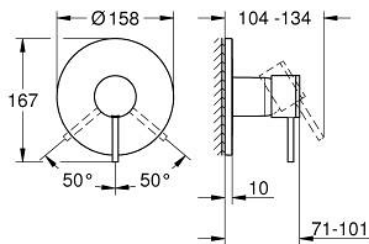

## 24 354 DL0 ATRIO SINGLE-LEVER SHOWER MIXER

### PRODUCT DESCRIPTION

- Colour: brushed warm sunset
- trim set for GROHE Rapido SmartBox (35 600/35 604)
- GROHE SilkMove 46 mm ceramic cartridge
- GROHE LongLife finish
- wall escutcheon with GROHE FastFixation (covered escutcheon- and shaft sealing, covered fixing)
- metal escutcheon, retroactively 6° adjustable
- metal lever
- without roughing-in set 35 600/35 604 (please order separately)
- flow performance: outlet B or C = 30 l/min

## 24 354 DL0 ATRIO SINGLE-LEVER SHOWER MIXER

**SPARE PARTS**, November 2022 – now

1: Lever (Spare part-nr. 48443DL0)

2: escutcheon (Spare part-nr. 48615DL0)

3: Mounting plate (Spare part-nr. 48439000)

4: cap (Spare part-nr. 02693DL0)

5: Cartridge (Spare part-nr. 46048000)

6: Seal (Spare part-nr. 48360000)

7: Temperature limiter (Spare part-nr. 46308000)\*

8: Universal extension set single-lever mixers, 25 mm (Spare part-nr. 14056000

)\*