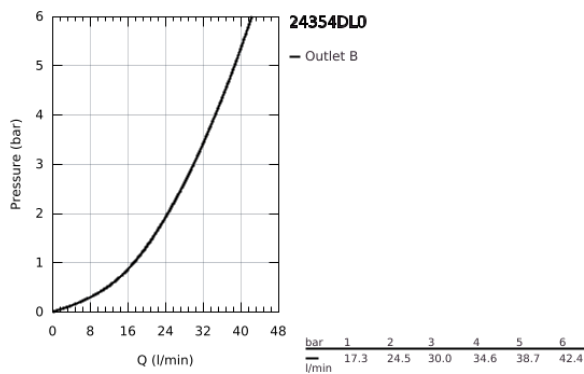

## 24 354 DL0 ATRIO SINGLE-LEVER SHOWER MIXER

### PRODUCT DESCRIPTION

- Colour: brushed warm sunset
- trim set for GROHE Rapido SmartBox (35 600/35 604)
- GROHE SilkMove 46 mm ceramic cartridge
- GROHE LongLife finish
- wall escutcheon with GROHE FastFixation (covered escutcheon- and shaft sealing, covered fixing)
- metal escutcheon, retroactively 6° adjustable
- metal lever
- without roughing-in set 35 600/35 604 (please order separately)
- flow performance: outlet B or C = 30 l/min