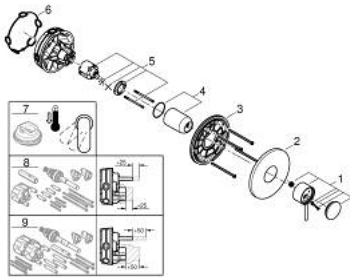

24 354 GL0 ATRIO SINGLE-LEVER SHOWER MIXER

PRODUCT DESCRIPTION

- Colour: cool sunrise
- trim set for GROHE Rapido SmartBox (35 600/35 604)
- GROHE SilkMove 46 mm ceramic cartridge
- GROHE LongLife finish
- wall escutcheon with GROHE FastFixation (covered escutcheon- and shaft sealing, covered fixing)
- metal escutcheon, retroactively 6° adjustable
- metal lever
- without roughing-in set 35 600/35 604 (please order separately)
- flow performance: outlet B or C = 30 l/min

24 354 GL0 ATRIO SINGLE-LEVER SHOWER MIXER

SPARE PARTS, October 2021 – now

1: Lever (Spare part-nr. 48443GL0)

2: Escutcheon (Spare part-nr. 48615GL0)

3: Mounting plate (Spare part-nr. 48439000)

4: cap (Spare part-nr. 02693GL0)

5: Cartridge (Spare part-nr. 46048000)

6: Seal (Spare part-nr. 48360000)

7: Temperature limiter (Spare part-nr. 46308000)*

8: Universal extension set single-lever mixers, 25 mm (Spare part-nr. 14056000

)*

9: Universal extension set single-lever mixers, 50 mm (Spare part-nr. 14057000

)*

* Optional accessories