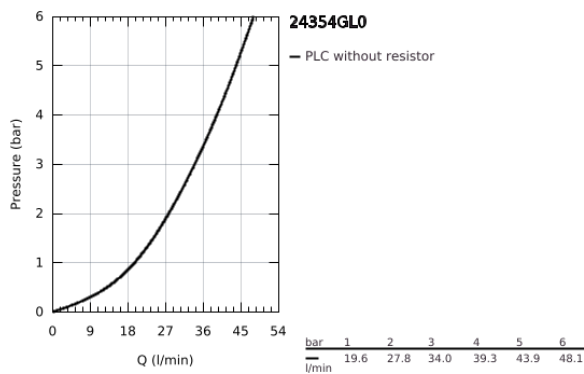

24 354 GL0 ATRIO SINGLE-LEVER SHOWER MIXER

PRODUCT DESCRIPTION

- Colour: cool sunrise
- trim set for GROHE Rapido SmartBox (35 600/35 604)
- GROHE SilkMove 46 mm ceramic cartridge
- GROHE LongLife finish
- wall escutcheon with GROHE FastFixation (covered escutcheon- and shaft sealing, covered fixing)
- metal escutcheon, retroactively 6° adjustable
- metal lever
- without roughing-in set 35 600/35 604 (please order separately)
- flow performance: outlet B or C = 30 l/min

5: Cartridge (Spare part-nr. 46048000)

6: Seal (Spare part-nr. 48360000)

7: Temperature limiter (Spare part-nr. 46308000)*

8: Universal extension set single-lever mixers, 25 mm (Spare part-nr. 14056000

)*