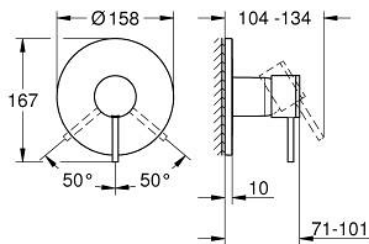

24 354 GL0 ATRIO SINGLE-LEVER SHOWER MIXER

PRODUCT DESCRIPTION

- Colour: cool sunrise
- trim set for GROHE Rapido SmartBox (35 600/35 604)
- GROHE SilkMove 46 mm ceramic cartridge
- GROHE LongLife finish
- wall escutcheon with GROHE FastFixation (covered escutcheon- and shaft sealing, covered fixing)
- metal escutcheon, retroactively 6° adjustable
- metal lever
- without roughing-in set 35 600/35 604 (please order separately)
- flow performance: outlet B or C = 30 l/min

24 354 GL0 ATRIO SINGLE-LEVER SHOWER MIXER

SPARE PARTS, October 2021 – now

1: Lever (Spare part-nr. 48443GL0)

2: Escutcheon (Spare part-nr. 48615GL0)

3: Mounting plate (Spare part-nr. 48439000)

4: cap (Spare part-nr. 02693GL0)

5: Cartridge (Spare part-nr. 46048000)

6: Seal (Spare part-nr. 48360000)

7: Temperature limiter (Spare part-nr. 46308000)*

8: Universal extension set single-lever mixers, 25 mm (Spare part-nr. 14056000

)*

9: Universal extension set single-lever mixers, 50 mm (Spare part-nr. 14057000

)*

* Optional accessories