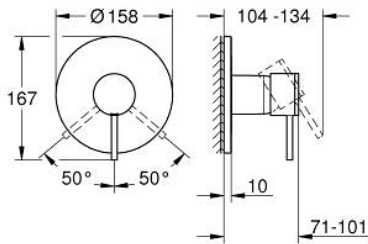

## 24 354 GN0 ATRIO SINGLE-LEVER SHOWER MIXER

### PRODUCT DESCRIPTION

- Colour: brushed cool sunrise
- trim set for GROHE Rapido SmartBox (35 600/35 604)
- GROHE SilkMove 46 mm ceramic cartridge
- GROHE LongLife finish
- wall escutcheon with GROHE FastFixation (covered escutcheon- and shaft sealing, covered fixing)
- metal escutcheon, retroactively 6° adjustable
- metal lever
- without roughing-in set 35 600/35 604 (please order separately)
- flow performance: outlet B or C = 30 l/min