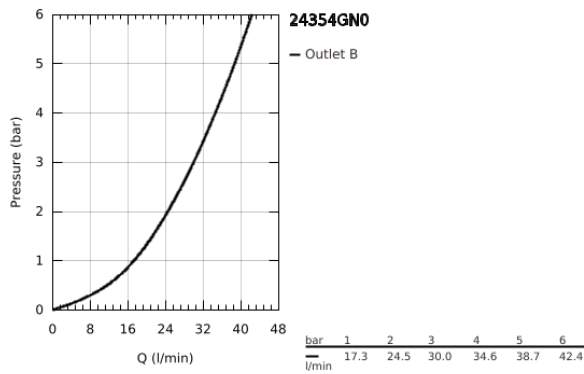

## 24 354 GN0 ATRIO SINGLE-LEVER SHOWER MIXER

### PRODUCT DESCRIPTION

- Colour: brushed cool sunrise
- trim set for GROHE Rapido SmartBox (35 600/35 604)
- GROHE SilkMove 46 mm ceramic cartridge
- GROHE LongLife finish
- wall escutcheon with GROHE FastFixation (covered escutcheon- and shaft sealing, covered fixing)
- metal escutcheon, retroactively 6° adjustable
- metal lever
- without roughing-in set 35 600/35 604 (please order separately)
- flow performance: outlet B or C = 30 l/min