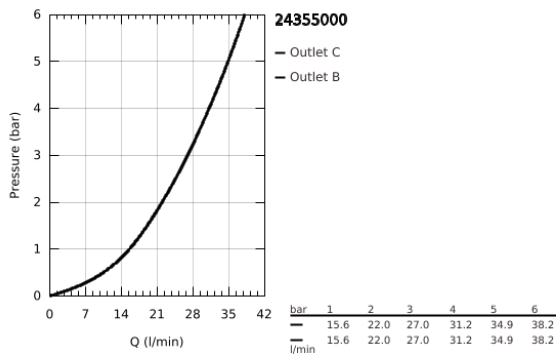

24 355 000 ATRIO SINGLE-LEVER MIXER WITH 2-WAY DIVERTER

PRODUCT DESCRIPTION

- Colour: chrome
- trim set for GROHE Rapido SmartBox (35 600/35 604)
- GROHE SilkMove 46 mm ceramic cartridge
- GROHE LongLife finish
- wall escutcheon with GROHE FastFixation (covered escutcheon- and shaft sealing, covered fixing)
- metal escutcheon, retroactively 6° adjustable
- metal lever
- automatic 2-way diverter
- without roughing-in set 35 600/35 604 (please order separately)
- flow performance: outlet B = 27 l/min, outlet C = 27 l/min