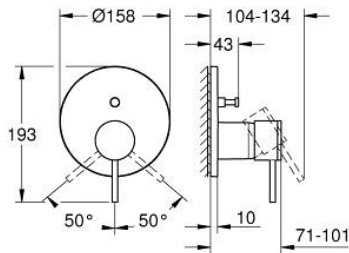

24 355 000 ATRIO SINGLE-LEVER MIXER WITH 2-WAY DIVERTER

PRODUCT DESCRIPTION

- Colour: chrome
- trim set for GROHE Rapido SmartBox (35 600/35 604)
- GROHE SilkMove 46 mm ceramic cartridge
- GROHE LongLife finish
- wall escutcheon with GROHE FastFixation (covered escutcheon- and shaft sealing, covered fixing)
- metal escutcheon, retroactively 6° adjustable
- metal lever
- automatic 2-way diverter
- without roughing-in set 35 600/35 604 (please order separately)
- flow performance: outlet B = 27 l/min, outlet C = 27 l/min

24 355 000 ATRIO SINGLE-LEVER MIXER WITH 2-WAY DIVERTER

SPARE PARTS, October 2021 – now

- 1: Lever (Spare part-nr. 48443000)
 - 2: Escutcheon (Spare part-nr. 48616000)
 - 3: Mounting plate (Spare part-nr. 48440000)
 - 4: Cap (Spare part-nr. 02693000)
 - 5: Diverter knob (Spare part-nr. 48637000)
 - 6: Diverter (Spare part-nr. 48634000)
 - 7: Cartridge (Spare part-nr. 46048000)
 - 8: Non-return valve (Spare part-nr. 49085000)
 - 9: Seal (Spare part-nr. 48360000)
 - 10: Temperature limiter (Spare part-nr. 46308000)*
 - 11: Backflow protection combination (EN1717) (Spare part-nr. 14055000)*
 - 12: Universal extension set single-lever mixers, 25 mm (Spare part-nr. 14056000)*
 - 13: diverter (Spare part-nr. 48635000)*
 - 14: Universal extension set single-lever mixers, 50 mm (Spare part-nr. 14057000)*
 - 15: diverter (Spare part-nr. 48636000)*
- * Optional accessories