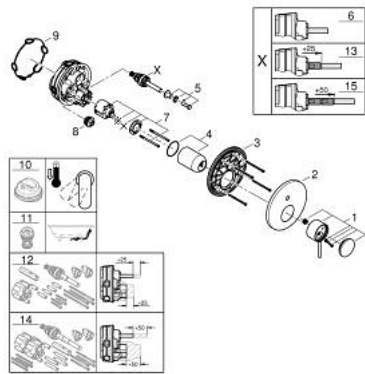

24 355 000 ATRIO SINGLE-LEVER MIXER WITH 2-WAY DIVERTER

PRODUCT DESCRIPTION

- Colour: chrome
- trim set for GROHE Rapido SmartBox (35 600/35 604)
- GROHE SilkMove 46 mm ceramic cartridge
- GROHE LongLife finish
- wall escutcheon with GROHE FastFixation (covered escutcheon- and shaft sealing, covered fixing)
- metal escutcheon, retroactively 6° adjustable
- metal lever
- automatic 2-way diverter
- without roughing-in set 35 600/35 604 (please order separately)
- flow performance: outlet B = 27 l/min, outlet C = 27 l/min

24 355 000 ATRIO SINGLE-LEVER MIXER WITH 2-WAY DIVERTER

SPARE PARTS, October 2021 – now

- 1: Lever (Spare part-nr. 48443000)
 - 2: Escutcheon (Spare part-nr. 48616000)
 - 3: Mounting plate (Spare part-nr. 48440000)
 - 4: Cap (Spare part-nr. 02693000)
 - 5: Diverter knob (Spare part-nr. 48637000)
 - 6: Diverter (Spare part-nr. 48634000)
 - 7: Cartridge (Spare part-nr. 46048000)
 - 8: Non-return valve (Spare part-nr. 49085000)
 - 9: Seal (Spare part-nr. 48360000)
 - 10: Temperature limiter (Spare part-nr. 46308000)*
 - 11: Backflow protection combination (EN1717) (Spare part-nr. 14055000)*
 - 12: Universal extension set single-lever mixers, 25 mm (Spare part-nr. 14056000)*
 - 13: diverter (Spare part-nr. 48635000)*
 - 14: Universal extension set single-lever mixers, 50 mm (Spare part-nr. 14057000)*
 - 15: diverter (Spare part-nr. 48636000)*
- * Optional accessories