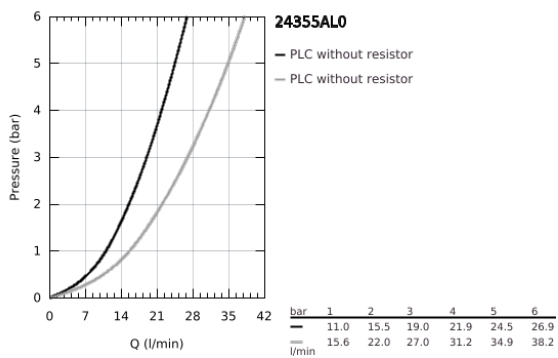

24 355 AL0 ATRIO SINGLE-LEVER MIXER WITH 2-WAY DIVERTER

PRODUCT DESCRIPTION

- Colour: brushed hard graphite
- trim set for GROHE Rapido SmartBox (35 600/35 604)
- GROHE SilkMove 46 mm ceramic cartridge
- GROHE LongLife finish
- wall escutcheon with GROHE FastFixation (covered escutcheon- and shaft sealing, covered fixing)
- metal escutcheon, retroactively 6° adjustable
- metal lever
- automatic 2-way diverter
- without roughing-in set 35 600/35 604 (please order separately)
- flow performance: outlet B = 27 l/min, outlet C = 27 l/min

24 355 AL0 ATRIO SINGLE-LEVER MIXER WITH 2-WAY DIVERTER

SPARE PARTS, October 2021 – now

- 1: Lever (Spare part-nr. 48443AL0)
 - 2: Escutcheon (Spare part-nr. 48616AL0)
 - 3: Mounting plate (Spare part-nr. 48440000)
 - 4: Cap (Spare part-nr. 02693AL0)
 - 5: Diverter knob (Spare part-nr. 48637AL0)
 - 6: Diverter (Spare part-nr. 48634000)
 - 7: Cartridge (Spare part-nr. 46048000)
 - 8: Non-return valve (Spare part-nr. 49085000)
 - 9: Seal (Spare part-nr. 48360000)
 - 10: Temperature limiter (Spare part-nr. 46308000)*
 - 11: Backflow protection combination (EN1717) (Spare part-nr. 14055000)*
 - 12: Universal extension set single-lever mixers, 25 mm (Spare part-nr. 14056000)*
 - 13: diverter (Spare part-nr. 48635000)*
 - 14: Universal extension set single-lever mixers, 50 mm (Spare part-nr. 14057000)*
 - 15: diverter (Spare part-nr. 48636000)*
- * Optional accessories