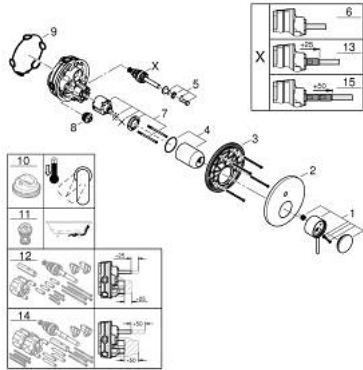

24 355 AL0 ATRIO SINGLE-LEVER MIXER WITH 2-WAY DIVERTER

PRODUCT DESCRIPTION

- Colour: brushed hard graphite
- trim set for GROHE Rapido SmartBox (35 600/35 604)
- GROHE SilkMove 46 mm ceramic cartridge
- GROHE LongLife finish
- wall escutcheon with GROHE FastFixation (covered escutcheon- and shaft sealing, covered fixing)
- metal escutcheon, retroactively 6° adjustable
- metal lever
- automatic 2-way diverter
- without roughing-in set 35 600/35 604 (please order separately)
- flow performance: outlet B = 27 l/min, outlet C = 27 l/min

24 355 AL0 ATRIO SINGLE-LEVER MIXER WITH 2-WAY DIVERTER

SPARE PARTS, October 2021 – now

- 1: Lever (Spare part-nr. 48443AL0)
 - 2: Escutcheon (Spare part-nr. 48616AL0)
 - 3: Mounting plate (Spare part-nr. 48440000)
 - 4: Cap (Spare part-nr. 02693AL0)
 - 5: Diverter knob (Spare part-nr. 48637AL0)
 - 6: Diverter (Spare part-nr. 48634000)
 - 7: Cartridge (Spare part-nr. 46048000)
 - 8: Non-return valve (Spare part-nr. 49085000)
 - 9: Seal (Spare part-nr. 48360000)
 - 10: Temperature limiter (Spare part-nr. 46308000)*
 - 11: Backflow protection combination (EN1717) (Spare part-nr. 14055000)*
 - 12: Universal extension set single-lever mixers, 25 mm (Spare part-nr. 14056000)*
 - 13: diverter (Spare part-nr. 48635000)*
 - 14: Universal extension set single-lever mixers, 50 mm (Spare part-nr. 14057000)*
 - 15: diverter (Spare part-nr. 48636000)*
- * Optional accessories