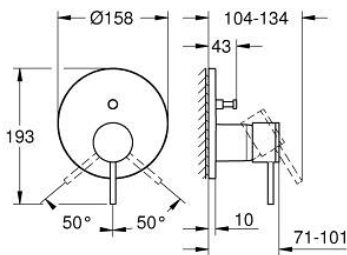

24 355 AL0 ATRIO SINGLE-LEVER MIXER WITH 2-WAY DIVERTER

PRODUCT DESCRIPTION

- Colour: brushed hard graphite
- trim set for GROHE Rapido SmartBox (35 600/35 604)
- GROHE SilkMove 46 mm ceramic cartridge
- GROHE LongLife finish
- wall escutcheon with GROHE FastFixation (covered escutcheon- and shaft sealing, covered fixing)
- metal escutcheon, retroactively 6° adjustable
- metal lever
- automatic 2-way diverter
- without roughing-in set 35 600/35 604 (please order separately)
- flow performance: outlet B = 27 l/min, outlet C = 27 l/min

24 355 AL0 ATRIO SINGLE-LEVER MIXER WITH 2-WAY DIVERTER

SPARE PARTS, October 2021 – now

- 1: Lever (Spare part-nr. 48443AL0)
 - 2: Escutcheon (Spare part-nr. 48616AL0)
 - 3: Mounting plate (Spare part-nr. 48440000)
 - 4: Cap (Spare part-nr. 02693AL0)
 - 5: Diverter knob (Spare part-nr. 48637AL0)
 - 6: Diverter (Spare part-nr. 48634000)
 - 7: Cartridge (Spare part-nr. 46048000)
 - 8: Non-return valve (Spare part-nr. 49085000)
 - 9: Seal (Spare part-nr. 48360000)
 - 10: Temperature limiter (Spare part-nr. 46308000)*
 - 11: Backflow protection combination (EN1717) (Spare part-nr. 14055000)*
 - 12: Universal extension set single-lever mixers, 25 mm (Spare part-nr. 14056000)*
 - 13: diverter (Spare part-nr. 48635000)*
 - 14: Universal extension set single-lever mixers, 50 mm (Spare part-nr. 14057000)*
 - 15: diverter (Spare part-nr. 48636000)*
- * Optional accessories