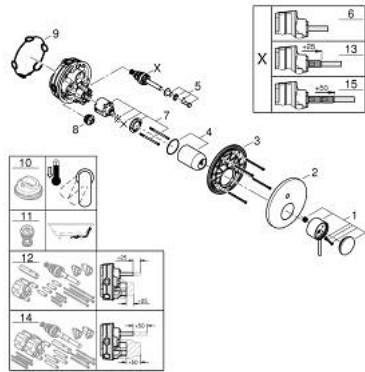

24 355 DA0 ATRIO SINGLE-LEVER MIXER WITH 2-WAY DIVERTER

PRODUCT DESCRIPTION

- Colour: warm sunset
- trim set for GROHE Rapido SmartBox (35 600/35 604)
- GROHE SilkMove 46 mm ceramic cartridge
- GROHE LongLife finish
- wall escutcheon with GROHE FastFixation (covered escutcheon- and shaft sealing, covered fixing)
- metal escutcheon, retroactively 6° adjustable
- metal lever
- automatic 2-way diverter
- without roughing-in set 35 600/35 604 (please order separately)
- flow performance: outlet B = 27 l/min, outlet C = 27 l/min

24 355 DA0 ATRIO SINGLE-LEVER MIXER WITH 2-WAY DIVERTER

SPARE PARTS, October 2021 – now

- 1: Lever (Spare part-nr. 48443DA0)
 - 2: Escutcheon (Spare part-nr. 48616DA0)
 - 3: Mounting plate (Spare part-nr. 48440000)
 - 4: cap (Spare part-nr. 02693DA0)
 - 5: Diverter knob (Spare part-nr. 48637DA0)
 - 6: Diverter (Spare part-nr. 48634000)
 - 7: Cartridge (Spare part-nr. 46048000)
 - 8: Non-return valve (Spare part-nr. 49085000)
 - 9: Seal (Spare part-nr. 48360000)
 - 10: Temperature limiter (Spare part-nr. 46308000)*
 - 11: Backflow protection combination (EN1717) (Spare part-nr. 14055000)*
 - 12: Universal extension set single-lever mixers, 25 mm (Spare part-nr. 14056000)*
 - 13: diverter (Spare part-nr. 48635000)*
 - 14: Universal extension set single-lever mixers, 50 mm (Spare part-nr. 14057000)*
 - 15: diverter (Spare part-nr. 48636000)*
- * Optional accessories