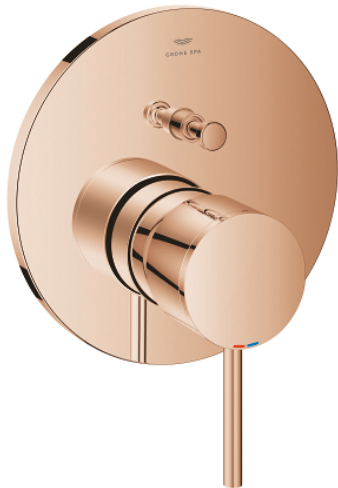

24 355 DA0 ATRIO SINGLE-LEVER MIXER WITH 2-WAY DIVERTER

PRODUCT DESCRIPTION

- Colour: warm sunset
- trim set for GROHE Rapido SmartBox (35 600/35 604)
- GROHE SilkMove 46 mm ceramic cartridge
- GROHE LongLife finish
- wall escutcheon with GROHE FastFixation (covered escutcheon- and shaft sealing, covered fixing)
- metal escutcheon, retroactively 6° adjustable
- metal lever
- automatic 2-way diverter
- without roughing-in set 35 600/35 604 (please order separately)
- flow performance: outlet B = 27 l/min, outlet C = 27 l/min

24 355 DA0 ATRIO SINGLE-LEVER MIXER WITH 2-WAY DIVERTER

SPARE PARTS, October 2021 – now

- 1: Lever (Spare part-nr. 48443DA0)
 - 2: Escutcheon (Spare part-nr. 48616DA0)
 - 3: Mounting plate (Spare part-nr. 48440000)
 - 4: cap (Spare part-nr. 02693DA0)
 - 5: Diverter knob (Spare part-nr. 48637DA0)
 - 6: Diverter (Spare part-nr. 48634000)
 - 7: Cartridge (Spare part-nr. 46048000)
 - 8: Non-return valve (Spare part-nr. 49085000)
 - 9: Seal (Spare part-nr. 48360000)
 - 10: Temperature limiter (Spare part-nr. 46308000)*
 - 11: Backflow protection combination (EN1717) (Spare part-nr. 14055000)*
 - 12: Universal extension set single-lever mixers, 25 mm (Spare part-nr. 14056000)*
 - 13: diverter (Spare part-nr. 48635000)*
 - 14: Universal extension set single-lever mixers, 50 mm (Spare part-nr. 14057000)*
 - 15: diverter (Spare part-nr. 48636000)*
- * Optional accessories