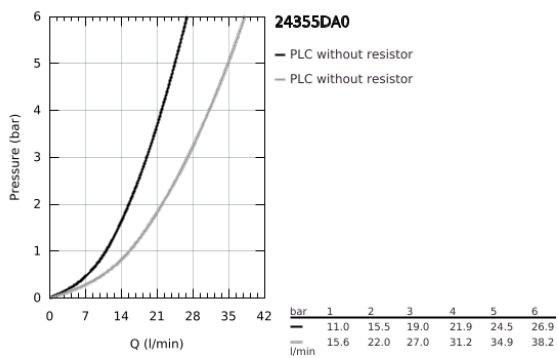

24 355 DA0 ATRIO SINGLE-LEVER MIXER WITH 2-WAY DIVERTER

PRODUCT DESCRIPTION

- Colour: warm sunset
- trim set for GROHE Rapido SmartBox (35 600/35 604)
- GROHE SilkMove 46 mm ceramic cartridge
- GROHE LongLife finish
- wall escutcheon with GROHE FastFixation (covered escutcheon- and shaft sealing, covered fixing)
- metal escutcheon, retroactively 6° adjustable
- metal lever
- automatic 2-way diverter
- without roughing-in set 35 600/35 604 (please order separately)
- flow performance: outlet B = 27 l/min, outlet C = 27 l/min

24 355 DA0 ATRIO SINGLE-LEVER MIXER WITH 2-WAY DIVERTER

SPARE PARTS, October 2021 – now

- 1: Lever (Spare part-nr. 48443DA0)
 - 2: Escutcheon (Spare part-nr. 48616DA0)
 - 3: Mounting plate (Spare part-nr. 48440000)
 - 4: cap (Spare part-nr. 02693DA0)
 - 5: Diverter knob (Spare part-nr. 48637DA0)
 - 6: Diverter (Spare part-nr. 48634000)
 - 7: Cartridge (Spare part-nr. 46048000)
 - 8: Non-return valve (Spare part-nr. 49085000)
 - 9: Seal (Spare part-nr. 48360000)
 - 10: Temperature limiter (Spare part-nr. 46308000)*
 - 11: Backflow protection combination (EN1717) (Spare part-nr. 14055000)*
 - 12: Universal extension set single-lever mixers, 25 mm (Spare part-nr. 14056000)*
 - 13: diverter (Spare part-nr. 48635000)*
 - 14: Universal extension set single-lever mixers, 50 mm (Spare part-nr. 14057000)*
 - 15: diverter (Spare part-nr. 48636000)*
- * Optional accessories