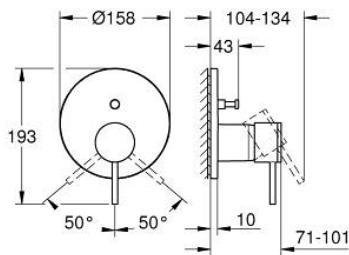

24 355 DA0 ATRIO SINGLE-LEVER MIXER WITH 2-WAY DIVERTER

PRODUCT DESCRIPTION

- Colour: warm sunset
- trim set for GROHE Rapido SmartBox (35 600/35 604)
- GROHE SilkMove 46 mm ceramic cartridge
- GROHE LongLife finish
- wall escutcheon with GROHE FastFixation (covered escutcheon- and shaft sealing, covered fixing)
- metal escutcheon, retroactively 6° adjustable
- metal lever
- automatic 2-way diverter
- without roughing-in set 35 600/35 604 (please order separately)
- flow performance: outlet B = 27 l/min, outlet C = 27 l/min

24 355 DA0 ATRIO SINGLE-LEVER MIXER WITH 2-WAY DIVERTER

SPARE PARTS, October 2021 – now

- 1: Lever (Spare part-nr. 48443DA0)
 - 2: Escutcheon (Spare part-nr. 48616DA0)
 - 3: Mounting plate (Spare part-nr. 48440000)
 - 4: cap (Spare part-nr. 02693DA0)
 - 5: Diverter knob (Spare part-nr. 48637DA0)
 - 6: Diverter (Spare part-nr. 48634000)
 - 7: Cartridge (Spare part-nr. 46048000)
 - 8: Non-return valve (Spare part-nr. 49085000)
 - 9: Seal (Spare part-nr. 48360000)
 - 10: Temperature limiter (Spare part-nr. 46308000)*
 - 11: Backflow protection combination (EN1717) (Spare part-nr. 14055000)*
 - 12: Universal extension set single-lever mixers, 25 mm (Spare part-nr. 14056000)*
 - 13: diverter (Spare part-nr. 48635000)*
 - 14: Universal extension set single-lever mixers, 50 mm (Spare part-nr. 14057000)*
 - 15: diverter (Spare part-nr. 48636000)*
- * Optional accessories