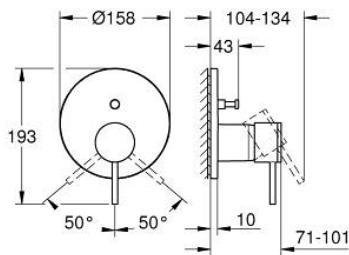

24 355 DC0 ATRIO SINGLE-LEVER MIXER WITH 2-WAY DIVERTER

PRODUCT DESCRIPTION

- Colour: Supersteel
- trim set for GROHE Rapido SmartBox (35 600/35 604)
- GROHE SilkMove 46 mm ceramic cartridge
- GROHE LongLife finish
- wall escutcheon with GROHE FastFixation (covered escutcheon- and shaft sealing, covered fixing)
- metal escutcheon, retroactively 6° adjustable
- metal lever
- automatic 2-way diverter
- without roughing-in set 35 600/35 604 (please order separately)
- flow performance: outlet B = 27 l/min, outlet C = 27 l/min

24 355 DC0 ATRIO SINGLE-LEVER MIXER WITH 2-WAY DIVERTER

SPARE PARTS, October 2021 – now

- 1: Lever (Spare part-nr. 48443DC0)
 - 2: Escutcheon (Spare part-nr. 48616DC0)
 - 3: Mounting plate (Spare part-nr. 48440000)
 - 4: Cap (Spare part-nr. 02693DC0)
 - 5: Diverter knob (Spare part-nr. 48637DC0)
 - 6: Diverter (Spare part-nr. 48634000)
 - 7: Cartridge (Spare part-nr. 46048000)
 - 8: Non-return valve (Spare part-nr. 49085000)
 - 9: Seal (Spare part-nr. 48360000)
 - 10: Temperature limiter (Spare part-nr. 46308000)*
 - 11: Backflow protection combination (EN1717) (Spare part-nr. 14055000)*
 - 12: Universal extension set single-lever mixers, 25 mm (Spare part-nr. 14056000)*
 - 13: diverter (Spare part-nr. 48635000)*
 - 14: Universal extension set single-lever mixers, 50 mm (Spare part-nr. 14057000)*
 - 15: diverter (Spare part-nr. 48636000)*
- * Optional accessories