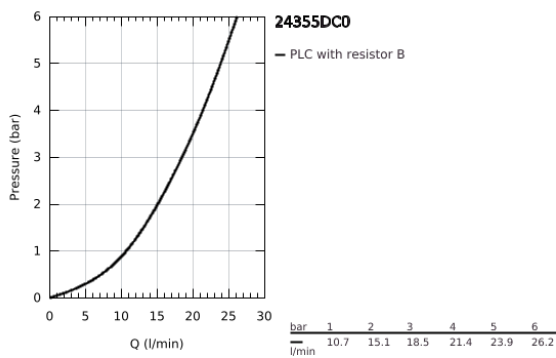

24 355 DC0 ATRIO SINGLE-LEVER MIXER WITH 2-WAY DIVERTER

PRODUCT DESCRIPTION

- Colour: Supersteel
- trim set for GROHE Rapido SmartBox (35 600/35 604)
- GROHE SilkMove 46 mm ceramic cartridge
- GROHE LongLife finish
- wall escutcheon with GROHE FastFixation (covered escutcheon- and shaft sealing, covered fixing)
- metal escutcheon, retroactively 6° adjustable
- metal lever
- automatic 2-way diverter
- without roughing-in set 35 600/35 604 (please order separately)
- flow performance: outlet B = 27 l/min, outlet C = 27 l/min

24 355 DC0 ATRIO SINGLE-LEVER MIXER WITH 2-WAY DIVERTER

SPARE PARTS, October 2021 – now

- 1: Lever (Spare part-nr. 48443DC0)
 - 2: Escutcheon (Spare part-nr. 48616DC0)
 - 3: Mounting plate (Spare part-nr. 48440000)
 - 4: Cap (Spare part-nr. 02693DC0)
 - 5: Diverter knob (Spare part-nr. 48637DC0)
 - 6: Diverter (Spare part-nr. 48634000)
 - 7: Cartridge (Spare part-nr. 46048000)
 - 8: Non-return valve (Spare part-nr. 49085000)
 - 9: Seal (Spare part-nr. 48360000)
 - 10: Temperature limiter (Spare part-nr. 46308000)*
 - 11: Backflow protection combination (EN1717) (Spare part-nr. 14055000)*
 - 12: Universal extension set single-lever mixers, 25 mm (Spare part-nr. 14056000)*
 - 13: diverter (Spare part-nr. 48635000)*
 - 14: Universal extension set single-lever mixers, 50 mm (Spare part-nr. 14057000)*
 - 15: diverter (Spare part-nr. 48636000)*
- * Optional accessories