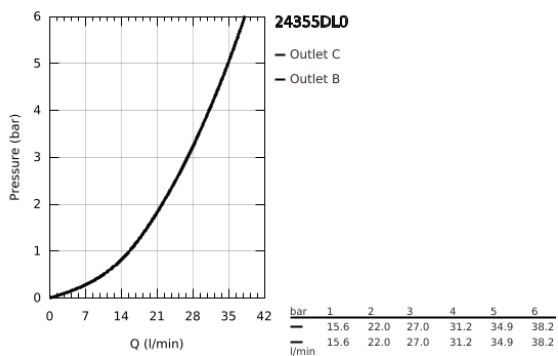

24 355 DL0 ATRIO SINGLE-LEVER MIXER WITH 2-WAY DIVERTER

PRODUCT DESCRIPTION

- Colour: brushed warm sunset
- trim set for GROHE Rapido SmartBox (35 600/35 604)
- GROHE SilkMove 46 mm ceramic cartridge
- GROHE LongLife finish
- wall escutcheon with GROHE FastFixation (covered escutcheon- and shaft sealing, covered fixing)
- metal escutcheon, retroactively 6° adjustable
- metal lever
- automatic 2-way diverter
- without roughing-in set 35 600/35 604 (please order separately)
- flow performance: outlet B = 27 l/min, outlet C = 27 l/min

24 355 DL0 ATRIO SINGLE-LEVER MIXER WITH 2-WAY DIVERTER

SPARE PARTS, November 2022 – now

- 1: Lever (Spare part-nr. 48443DL0)
 - 2: Escutcheon (Spare part-nr. 48616DL0)
 - 3: Mounting plate (Spare part-nr. 48440000)
 - 4: cap (Spare part-nr. 02693DL0)
 - 5: Diverter knob (Spare part-nr. 48637DL0)
 - 6: Diverter (Spare part-nr. 48634000)
 - 7: Cartridge (Spare part-nr. 46048000)
 - 8: Non-return valve (Spare part-nr. 49085000)
 - 9: Seal (Spare part-nr. 48360000)
 - 10: Temperature limiter (Spare part-nr. 46308000)*
 - 11: Backflow protection combination (EN1717) (Spare part-nr. 14055000)*
 - 12: Universal extension set single-lever mixers, 25 mm (Spare part-nr. 14056000)*
 - 13: diverter (Spare part-nr. 48635000)*
 - 14: Universal extension set single-lever mixers, 50 mm (Spare part-nr. 14057000)*
 - 15: diverter (Spare part-nr. 48636000)*
- * Optional accessories