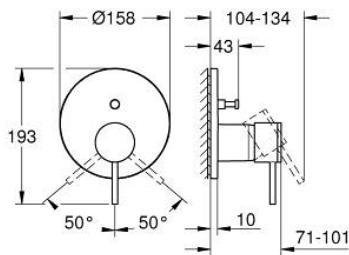

24 355 DL0 ATRIO SINGLE-LEVER MIXER WITH 2-WAY DIVERTER

PRODUCT DESCRIPTION

- Colour: brushed warm sunset
- trim set for GROHE Rapido SmartBox (35 600/35 604)
- GROHE SilkMove 46 mm ceramic cartridge
- GROHE LongLife finish
- wall escutcheon with GROHE FastFixation (covered escutcheon- and shaft sealing, covered fixing)
- metal escutcheon, retroactively 6° adjustable
- metal lever
- automatic 2-way diverter
- without roughing-in set 35 600/35 604 (please order separately)
- flow performance: outlet B = 27 l/min, outlet C = 27 l/min

24 355 DL0 ATRIO SINGLE-LEVER MIXER WITH 2-WAY DIVERTER

SPARE PARTS, November 2022 – now

- 1: Lever (Spare part-nr. 48443DL0)
 - 2: Escutcheon (Spare part-nr. 48616DL0)
 - 3: Mounting plate (Spare part-nr. 48440000)
 - 4: cap (Spare part-nr. 02693DL0)
 - 5: Diverter knob (Spare part-nr. 48637DL0)
 - 6: Diverter (Spare part-nr. 48634000)
 - 7: Cartridge (Spare part-nr. 46048000)
 - 8: Non-return valve (Spare part-nr. 49085000)
 - 9: Seal (Spare part-nr. 48360000)
 - 10: Temperature limiter (Spare part-nr. 46308000)*
 - 11: Backflow protection combination (EN1717) (Spare part-nr. 14055000)*
 - 12: Universal extension set single-lever mixers, 25 mm (Spare part-nr. 14056000)*
 - 13: diverter (Spare part-nr. 48635000)*
 - 14: Universal extension set single-lever mixers, 50 mm (Spare part-nr. 14057000)*
 - 15: diverter (Spare part-nr. 48636000)*
- * Optional accessories