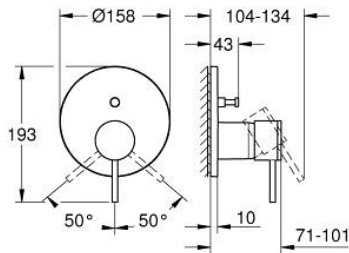

24 355 GL0 ATRIO SINGLE-LEVER MIXER WITH 2-WAY DIVERTER

PRODUCT DESCRIPTION

- Colour: cool sunrise
- trim set for GROHE Rapido SmartBox (35 600/35 604)
- GROHE SilkMove 46 mm ceramic cartridge
- GROHE LongLife finish
- wall escutcheon with GROHE FastFixation (covered escutcheon- and shaft sealing, covered fixing)
- metal escutcheon, retroactively 6° adjustable
- metal lever
- automatic 2-way diverter
- without roughing-in set 35 600/35 604 (please order separately)
- flow performance: outlet B = 27 l/min, outlet C = 27 l/min

24 355 GL0 ATRIO SINGLE-LEVER MIXER WITH 2-WAY DIVERTER

SPARE PARTS, October 2021 – now

- 1: Lever (Spare part-nr. 48443GL0)
 - 2: Escutcheon (Spare part-nr. 48616GL0)
 - 3: Mounting plate (Spare part-nr. 48440000)
 - 4: cap (Spare part-nr. 02693GL0)
 - 5: Diverter knob (Spare part-nr. 48637GL0)
 - 6: Diverter (Spare part-nr. 48634000)
 - 7: Cartridge (Spare part-nr. 46048000)
 - 8: Non-return valve (Spare part-nr. 49085000)
 - 9: Seal (Spare part-nr. 48360000)
 - 10: Temperature limiter (Spare part-nr. 46308000)*
 - 11: Backflow protection combination (EN1717) (Spare part-nr. 14055000)*
 - 12: Universal extension set single-lever mixers, 25 mm (Spare part-nr. 14056000)*
 - 13: diverter (Spare part-nr. 48635000)*
 - 14: Universal extension set single-lever mixers, 50 mm (Spare part-nr. 14057000)*
 - 15: diverter (Spare part-nr. 48636000)*
- * Optional accessories