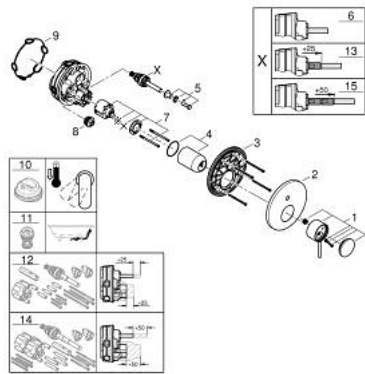

24 355 GL0 ATRIO SINGLE-LEVER MIXER WITH 2-WAY DIVERTER

PRODUCT DESCRIPTION

- Colour: cool sunrise
- trim set for GROHE Rapido SmartBox (35 600/35 604)
- GROHE SilkMove 46 mm ceramic cartridge
- GROHE LongLife finish
- wall escutcheon with GROHE FastFixation (covered escutcheon- and shaft sealing, covered fixing)
- metal escutcheon, retroactively 6° adjustable
- metal lever
- automatic 2-way diverter
- without roughing-in set 35 600/35 604 (please order separately)
- flow performance: outlet B = 27 l/min, outlet C = 27 l/min

24 355 GL0 ATRIO SINGLE-LEVER MIXER WITH 2-WAY DIVERTER

SPARE PARTS, October 2021 – now

- 1: Lever (Spare part-nr. 48443GL0)
 - 2: Escutcheon (Spare part-nr. 48616GL0)
 - 3: Mounting plate (Spare part-nr. 48440000)
 - 4: cap (Spare part-nr. 02693GL0)
 - 5: Diverter knob (Spare part-nr. 48637GL0)
 - 6: Diverter (Spare part-nr. 48634000)
 - 7: Cartridge (Spare part-nr. 46048000)
 - 8: Non-return valve (Spare part-nr. 49085000)
 - 9: Seal (Spare part-nr. 48360000)
 - 10: Temperature limiter (Spare part-nr. 46308000)*
 - 11: Backflow protection combination (EN1717) (Spare part-nr. 14055000)*
 - 12: Universal extension set single-lever mixers, 25 mm (Spare part-nr. 14056000)*
 - 13: diverter (Spare part-nr. 48635000)*
 - 14: Universal extension set single-lever mixers, 50 mm (Spare part-nr. 14057000)*
 - 15: diverter (Spare part-nr. 48636000)*
- * Optional accessories