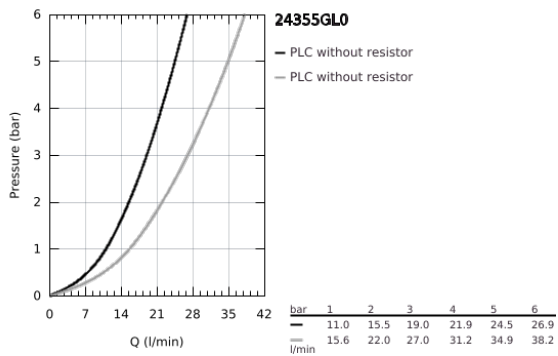

24 355 GL0 ATRIO SINGLE-LEVER MIXER WITH 2-WAY DIVERTER

PRODUCT DESCRIPTION

- Colour: cool sunrise
- trim set for GROHE Rapido SmartBox (35 600/35 604)
- GROHE SilkMove 46 mm ceramic cartridge
- GROHE LongLife finish
- wall escutcheon with GROHE FastFixation (covered escutcheon- and shaft sealing, covered fixing)
- metal escutcheon, retroactively 6° adjustable
- metal lever
- automatic 2-way diverter
- without roughing-in set 35 600/35 604 (please order separately)
- flow performance: outlet B = 27 l/min, outlet C = 27 l/min