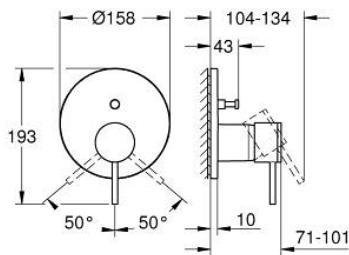

24 355 GN0 ATRIO SINGLE-LEVER MIXER WITH 2-WAY DIVERTER

PRODUCT DESCRIPTION

- Colour: brushed cool sunrise
- trim set for GROHE Rapido SmartBox (35 600/35 604)
- GROHE SilkMove 46 mm ceramic cartridge
- GROHE LongLife finish
- wall escutcheon with GROHE FastFixation (covered escutcheon- and shaft sealing, covered fixing)
- metal escutcheon, retroactively 6° adjustable
- metal lever
- automatic 2-way diverter
- without roughing-in set 35 600/35 604 (please order separately)
- flow performance: outlet B = 27 l/min, outlet C = 27 l/min

24 355 GN0 ATRIO SINGLE-LEVER MIXER WITH 2-WAY DIVERTER

SPARE PARTS, November 2022 – now

- 1: Lever (Spare part-nr. 48443GN0)
 - 2: Escutcheon (Spare part-nr. 48616GN0)
 - 3: Mounting plate (Spare part-nr. 48440000)
 - 4: cap (Spare part-nr. 02693GN0)
 - 5: Diverter knob (Spare part-nr. 48637GN0)
 - 6: Diverter (Spare part-nr. 48634000)
 - 7: Cartridge (Spare part-nr. 46048000)
 - 8: Non-return valve (Spare part-nr. 49085000)
 - 9: Seal (Spare part-nr. 48360000)
 - 10: Temperature limiter (Spare part-nr. 46308000)*
 - 11: Backflow protection combination (EN1717) (Spare part-nr. 14055000)*
 - 12: Universal extension set single-lever mixers, 25 mm (Spare part-nr. 14056000)*
 - 13: diverter (Spare part-nr. 48635000)*
 - 14: Universal extension set single-lever mixers, 50 mm (Spare part-nr. 14057000)*
 - 15: diverter (Spare part-nr. 48636000)*
- * Optional accessories