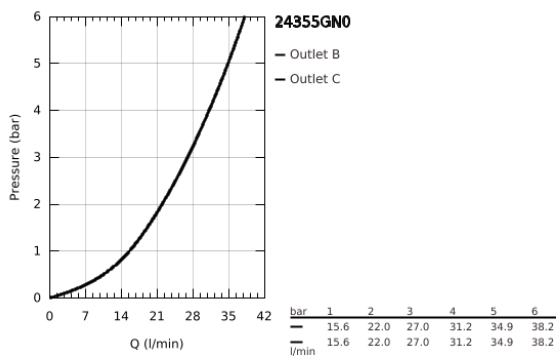

24 355 GN0 ATRIO SINGLE-LEVER MIXER WITH 2-WAY DIVERTER

PRODUCT DESCRIPTION

- Colour: brushed cool sunrise
- trim set for GROHE Rapido SmartBox (35 600/35 604)
- GROHE SilkMove 46 mm ceramic cartridge
- GROHE LongLife finish
- wall escutcheon with GROHE FastFixation (covered escutcheon- and shaft sealing, covered fixing)
- metal escutcheon, retroactively 6° adjustable
- metal lever
- automatic 2-way diverter
- without roughing-in set 35 600/35 604 (please order separately)
- flow performance: outlet B = 27 l/min, outlet C = 27 l/min