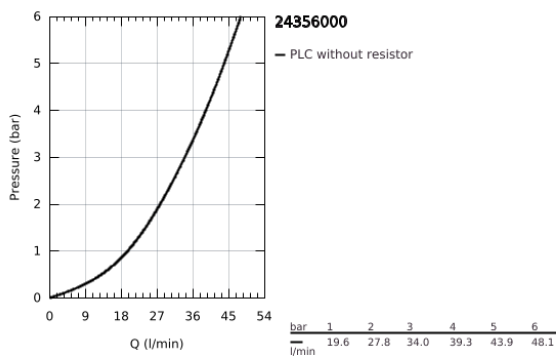

24 356 000 ATRIO SINGLE-LEVER MIXER WITH 3-WAY DIVERTER

PRODUCT DESCRIPTION

- Colour: chrome
- trim set for GROHE Rapido SmartBox (35 600/35 604)
- GROHE SilkMove 46 mm ceramic cartridge
- GROHE LongLife finish
- wall escutcheon with GROHE FastFixation (covered escutcheon- and shaft sealing, covered fixing)
- metal escutcheon, retroactively 6° adjustable
- metal lever
- 3-way diverter
- without roughing-in set 35 600/35 604 (please order separately)
- flow performance: outlet A = 27 l/min, outlet B = 27 l/min, outlet C = 27 l/min