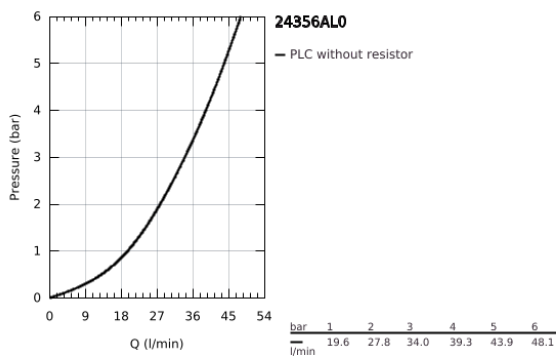

24 356 AL0 ATRIO SINGLE-LEVER MIXER WITH 3-WAY DIVERTER

PRODUCT DESCRIPTION

- Colour: brushed hard graphite
- trim set for GROHE Rapido SmartBox (35 600/35 604)
- GROHE SilkMove 46 mm ceramic cartridge
- GROHE LongLife finish
- wall escutcheon with GROHE FastFixation (covered escutcheon- and shaft sealing, covered fixing)
- metal escutcheon, retroactively 6° adjustable
- metal lever
- 3-way diverter
- without roughing-in set 35 600/35 604 (please order separately)
- flow performance: outlet A = 27 l/min, outlet B = 27 l/min, outlet C = 27 l/min