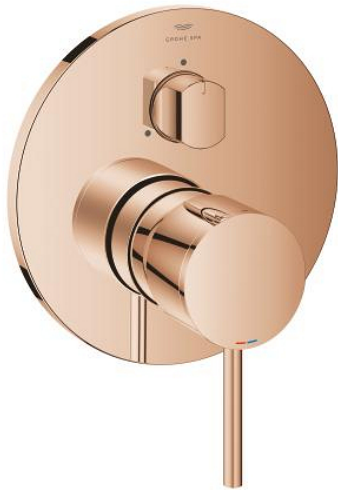

24 356 DA0 ATRIO SINGLE-LEVER MIXER WITH 3-WAY DIVERTER

PRODUCT DESCRIPTION

- Colour: warm sunset
- trim set for GROHE Rapido SmartBox (35 600/35 604)
- GROHE SilkMove 46 mm ceramic cartridge
- GROHE LongLife finish
- wall escutcheon with GROHE FastFixation (covered escutcheon- and shaft sealing, covered fixing)
- metal escutcheon, retroactively 6° adjustable
- metal lever
- 3-way diverter
- without roughing-in set 35 600/35 604 (please order separately)
- flow performance: outlet A = 27 l/min, outlet B = 27 l/min, outlet C = 27 l/min

24 356 DA0 ATRIO SINGLE-LEVER MIXER WITH 3-WAY DIVERTER

SPARE PARTS, October 2021 – now

- 1: Lever (Spare part-nr. 48443DA0)
 - 2: Diverter knob, round (Spare part-nr. 48447DA0)
 - 3: Escutcheon (Spare part-nr. 49250DA0)
 - 4: Mounting plate (Spare part-nr. 49094000)
 - 5: cap (Spare part-nr. 02693DA0)
 - 6: Cartridge (Spare part-nr. 46048000)
 - 7: Diverter (Spare part-nr. 48448000)
 - 8: Seal (Spare part-nr. 48360000)
 - 9: Temperature limiter (Spare part-nr. 46308000)*
 - 10: Universal extension set single-lever mixers, 25 mm (Spare part-nr. 14056000)*
 - 11: Universal extension set single-lever mixers, 50 mm (Spare part-nr. 14057000)*
- * Optional accessories