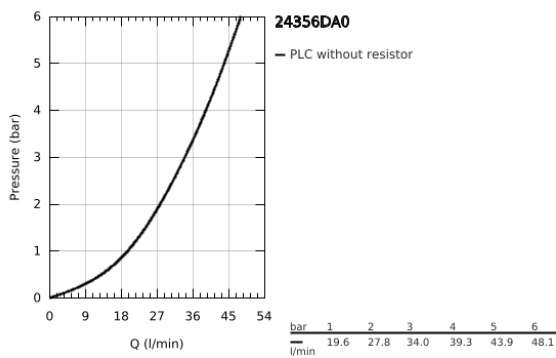

24 356 DA0 ATRIO SINGLE-LEVER MIXER WITH 3-WAY DIVERTER

PRODUCT DESCRIPTION

- Colour: warm sunset
- trim set for GROHE Rapido SmartBox (35 600/35 604)
- GROHE SilkMove 46 mm ceramic cartridge
- GROHE LongLife finish
- wall escutcheon with GROHE FastFixation (covered escutcheon- and shaft sealing, covered fixing)
- metal escutcheon, retroactively 6° adjustable
- metal lever
- 3-way diverter
- without roughing-in set 35 600/35 604 (please order separately)
- flow performance: outlet A = 27 l/min, outlet B = 27 l/min, outlet C = 27 l/min

24 356 DA0 ATRIO SINGLE-LEVER MIXER WITH 3-WAY DIVERTER

SPARE PARTS, October 2021 – now

- 1: Lever (Spare part-nr. 48443DA0)
 - 2: Diverter knob, round (Spare part-nr. 48447DA0)
 - 3: Escutcheon (Spare part-nr. 49250DA0)
 - 4: Mounting plate (Spare part-nr. 49094000)
 - 5: cap (Spare part-nr. 02693DA0)
 - 6: Cartridge (Spare part-nr. 46048000)
 - 7: Diverter (Spare part-nr. 48448000)
 - 8: Seal (Spare part-nr. 48360000)
 - 9: Temperature limiter (Spare part-nr. 46308000)*
 - 10: Universal extension set single-lever mixers, 25 mm (Spare part-nr. 14056000)*
 - 11: Universal extension set single-lever mixers, 50 mm (Spare part-nr. 14057000)*
- * Optional accessories