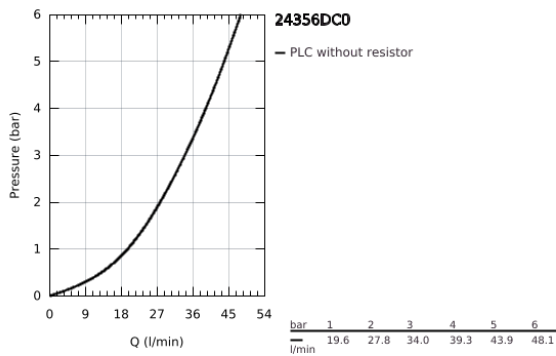

24 356 DC0 ATRIO SINGLE-LEVER MIXER WITH 3-WAY DIVERTER

PRODUCT DESCRIPTION

- Colour: Supersteel
- trim set for GROHE Rapido SmartBox (35 600/35 604)
- GROHE SilkMove 46 mm ceramic cartridge
- GROHE LongLife finish
- wall escutcheon with GROHE FastFixation (covered escutcheon- and shaft sealing, covered fixing)
- metal escutcheon, retroactively 6° adjustable
- metal lever
- 3-way diverter
- without roughing-in set 35 600/35 604 (please order separately)
- flow performance: outlet A = 27 l/min, outlet B = 27 l/min, outlet C = 27 l/min

24 356 DC0 ATRIO SINGLE-LEVER MIXER WITH 3-WAY DIVERTER

SPARE PARTS, October 2021 – now

- 1: Lever (Spare part-nr. 48443DC0)
- 2: Diverter knob, round (Spare part-nr. 48447DC0)
- 3: Escutcheon (Spare part-nr. 49250DC0)
- 4: Mounting plate (Spare part-nr. 49094000)
- 5: Cap (Spare part-nr. 02693DC0)
- 6: Cartridge (Spare part-nr. 46048000)
- 7: Diverter (Spare part-nr. 48448000)
- 8: Seal (Spare part-nr. 48360000)
- 9: Temperature limiter (Spare part-nr. 46308000)*
- 10: Universal extension set single-lever mixers, 25 mm (Spare part-nr. 14056000)*
- 11: Universal extension set single-lever mixers, 50 mm (Spare part-nr. 14057000)*