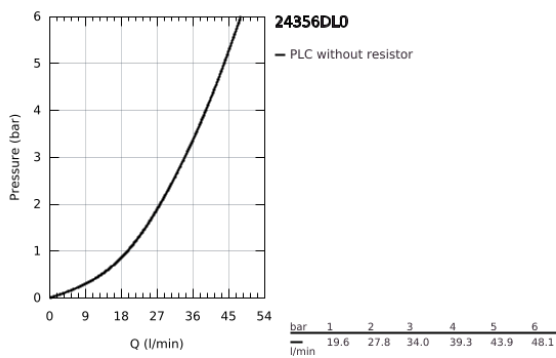

24 356 DL0 ATRIO SINGLE-LEVER MIXER WITH 3-WAY DIVERTER

PRODUCT DESCRIPTION

- Colour: brushed warm sunset
- trim set for GROHE Rapido SmartBox (35 600/35 604)
- GROHE SilkMove 46 mm ceramic cartridge
- GROHE LongLife finish
- wall escutcheon with GROHE FastFixation (covered escutcheon- and shaft sealing, covered fixing)
- metal escutcheon, retroactively 6° adjustable
- metal lever
- 3-way diverter
- without roughing-in set 35 600/35 604 (please order separately)
- flow performance: outlet A = 27 l/min, outlet B = 27 l/min, outlet C = 27 l/min

24 356 DL0 ATRIO SINGLE-LEVER MIXER WITH 3-WAY DIVERTER

SPARE PARTS, November 2022 – now

- 1: Lever (Spare part-nr. 48443DL0)
 - 2: Diverter knob, round (Spare part-nr. 48447DL0)
 - 3: Escutcheon (Spare part-nr. 49250DL0)
 - 4: Mounting plate (Spare part-nr. 49094000)
 - 5: cap (Spare part-nr. 02693DL0)
 - 6: Cartridge (Spare part-nr. 46048000)
 - 7: Diverter (Spare part-nr. 48448000)
 - 8: Seal (Spare part-nr. 48360000)
 - 9: Temperature limiter (Spare part-nr. 46308000)*
 - 10: Universal extension set single-lever mixers, 25 mm (Spare part-nr. 14056000)*
 - 11: Universal extension set single-lever mixers, 50 mm (Spare part-nr. 14057000)*
- * Optional accessories