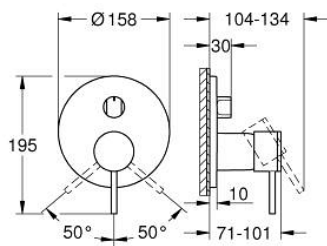

24 356 DL0 ATRIO SINGLE-LEVER MIXER WITH 3-WAY DIVERTER

PRODUCT DESCRIPTION

- Colour: brushed warm sunset
- trim set for GROHE Rapido SmartBox (35 600/35 604)
- GROHE SilkMove 46 mm ceramic cartridge
- GROHE LongLife finish
- wall escutcheon with GROHE FastFixation (covered escutcheon- and shaft sealing, covered fixing)
- metal escutcheon, retroactively 6° adjustable
- metal lever
- 3-way diverter
- without roughing-in set 35 600/35 604 (please order separately)
- flow performance: outlet A = 27 l/min, outlet B = 27 l/min, outlet C = 27 l/min

24 356 DL0 ATRIO SINGLE-LEVER MIXER WITH 3-WAY DIVERTER

SPARE PARTS, November 2022 – now

- 1: Lever (Spare part-nr. 48443DL0)
 - 2: Diverter knob, round (Spare part-nr. 48447DL0)
 - 3: Escutcheon (Spare part-nr. 49250DL0)
 - 4: Mounting plate (Spare part-nr. 49094000)
 - 5: cap (Spare part-nr. 02693DL0)
 - 6: Cartridge (Spare part-nr. 46048000)
 - 7: Diverter (Spare part-nr. 48448000)
 - 8: Seal (Spare part-nr. 48360000)
 - 9: Temperature limiter (Spare part-nr. 46308000)*
 - 10: Universal extension set single-lever mixers, 25 mm (Spare part-nr. 14056000)*
 - 11: Universal extension set single-lever mixers, 50 mm (Spare part-nr. 14057000)*
- * Optional accessories