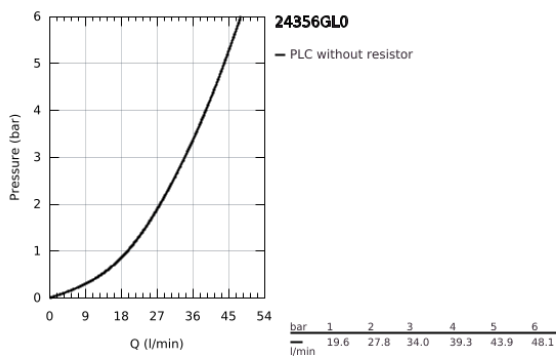

24 356 GL0 ATRIO SINGLE-LEVER MIXER WITH 3-WAY DIVERTER

PRODUCT DESCRIPTION

- Colour: cool sunrise
- trim set for GROHE Rapido SmartBox (35 600/35 604)
- GROHE SilkMove 46 mm ceramic cartridge
- GROHE LongLife finish
- wall escutcheon with GROHE FastFixation (covered escutcheon- and shaft sealing, covered fixing)
- metal escutcheon, retroactively 6° adjustable
- metal lever
- 3-way diverter
- without roughing-in set 35 600/35 604 (please order separately)
- flow performance: outlet A = 27 l/min, outlet B = 27 l/min, outlet C = 27 l/min