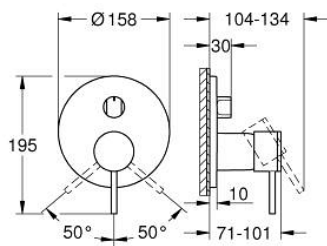

24 356 GL0 ATRIO SINGLE-LEVER MIXER WITH 3-WAY DIVERTER

PRODUCT DESCRIPTION

- Colour: cool sunrise
- trim set for GROHE Rapido SmartBox (35 600/35 604)
- GROHE SilkMove 46 mm ceramic cartridge
- GROHE LongLife finish
- wall escutcheon with GROHE FastFixation (covered escutcheon- and shaft sealing, covered fixing)
- metal escutcheon, retroactively 6° adjustable
- metal lever
- 3-way diverter
- without roughing-in set 35 600/35 604 (please order separately)
- flow performance: outlet A = 27 l/min, outlet B = 27 l/min, outlet C = 27 l/min

24 356 GL0 ATRIO SINGLE-LEVER MIXER WITH 3-WAY DIVERTER

SPARE PARTS, October 2021 – now

- 1: Lever (Spare part-nr. 48443GL0)
- 2: Diverter knob, round (Spare part-nr. 48447GL0)
- 3: Escutcheon (Spare part-nr. 49250GL0)
- 4: Mounting plate (Spare part-nr. 49094000)
- 5: cap (Spare part-nr. 02693GL0)
- 6: Cartridge (Spare part-nr. 46048000)
- 7: Diverter (Spare part-nr. 48448000)
- 8: Seal (Spare part-nr. 48360000)
- 9: Temperature limiter (Spare part-nr. 46308000)*
- 10: Universal extension set single-lever mixers, 25 mm (Spare part-nr. 14056000)*
- 11: Universal extension set single-lever mixers, 50 mm (Spare part-nr. 14057000)*