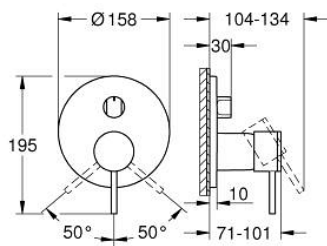

24 356 GN0 ATRIO SINGLE-LEVER MIXER WITH 3-WAY DIVERTER

PRODUCT DESCRIPTION

- Colour: brushed cool sunrise
- trim set for GROHE Rapido SmartBox (35 600/35 604)
- GROHE SilkMove 46 mm ceramic cartridge
- GROHE LongLife finish
- wall escutcheon with GROHE FastFixation (covered escutcheon- and shaft sealing, covered fixing)
- metal escutcheon, retroactively 6° adjustable
- metal lever
- 3-way diverter
- without roughing-in set 35 600/35 604 (please order separately)
- flow performance: outlet A = 27 l/min, outlet B = 27 l/min, outlet C = 27 l/min

24 356 GN0 ATRIO SINGLE-LEVER MIXER WITH 3-WAY DIVERTER

SPARE PARTS, November 2022 – now

- 1: Lever (Spare part-nr. 48443GN0)
 - 2: Diverter knob, round (Spare part-nr. 48447GN0)
 - 3: Escutcheon (Spare part-nr. 49250GN0)
 - 4: Mounting plate (Spare part-nr. 49094000)
 - 5: cap (Spare part-nr. 02693GN0)
 - 6: Cartridge (Spare part-nr. 46048000)
 - 7: Diverter (Spare part-nr. 48448000)
 - 8: Seal (Spare part-nr. 48360000)
 - 9: Temperature limiter (Spare part-nr. 46308000)*
 - 10: Universal extension set single-lever mixers, 25 mm (Spare part-nr. 14056000)*
 - 11: Universal extension set single-lever mixers, 50 mm (Spare part-nr. 14057000)*
- * Optional accessories