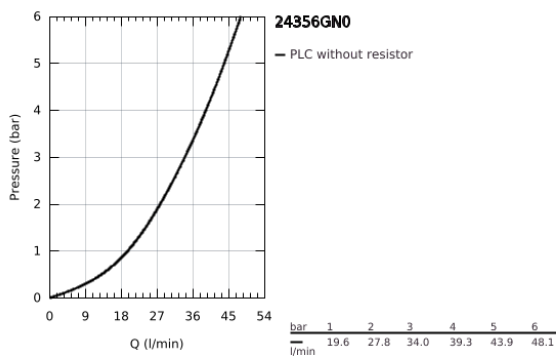

24 356 GN0 ATRIO SINGLE-LEVER MIXER WITH 3-WAY DIVERTER

PRODUCT DESCRIPTION

- Colour: brushed cool sunrise
- trim set for GROHE Rapido SmartBox (35 600/35 604)
- GROHE SilkMove 46 mm ceramic cartridge
- GROHE LongLife finish
- wall escutcheon with GROHE FastFixation (covered escutcheon- and shaft sealing, covered fixing)
- metal escutcheon, retroactively 6° adjustable
- metal lever
- 3-way diverter
- without roughing-in set 35 600/35 604 (please order separately)
- flow performance: outlet A = 27 l/min, outlet B = 27 l/min, outlet C = 27 l/min