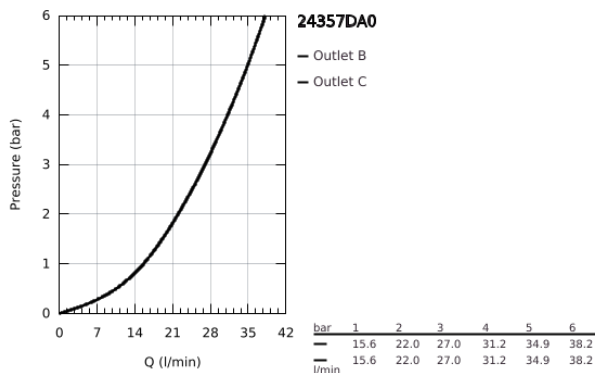

24 357 DA0 ATRIO THERMOSTATIC MIXER FOR 1 OUTLET WITH SHUT OFF VALVE

PRODUCT DESCRIPTION

- Colour: warm sunset
- trim set for GROHE Rapido SmartBox (35 600/35 604)
- GROHE TurboStat - compact cartridge with wax thermoelement
- GROHE LongLife finish
- wall escutcheon with GROHE FastFixation (covered escutcheon- and shaft sealing, covered fixing)
- metal escutcheon, retroactively 6° adjustable
- GROHE SafeStop - safety button at 38°C
- GROHE SafeStop Plus - optional temperature limiter at 43°C or 46°C included
- built-in non return valves and dirt strainers
- ceramic stop valve, 120°
- metal handles
- without roughing-in set 35 600/35 604 (please order separately)
- flow performance: outlet B = 27 l/min, outlet C = 30 l/min

24 357 DA0 ATRIO THERMOSTATIC MIXER FOR 1 OUTLET WITH SHUT OFF VALVE

SPARE PARTS, October 2021 – now

- 1: Mounting plate (Spare part-nr. 49080000)
- 2: Temperature control handle (Spare part-nr. 49089DA0)
- 3: Escutcheon (Spare part-nr. 49244DA0)
- 4: shut-off handle aquadimmer (Spare part-nr. 49165DA0)
- 5: Aquadimmer (Spare part-nr. 49084000)
- 6: Thermostatic compact cartridge 3/4" (Spare part-nr. 49028000)
- 7: Non-return valve (Spare part-nr. 49085000)
- 8: Seal (Spare part-nr. 48360000)
- 9: GROHE TurboStat cartridge 3/4" (Spare part-nr. 49003000)*
- 10: Service stops (Spare part-nr. 1405300M)*
- 11: Socket Spanner (Spare part-nr. 49059000)*
- 12: Backflow protection combination (EN1717) (Spare part-nr. 14055000)*
- 13: Universal extension set 2-handle thermostats, 25 mm (Spare part-nr. 14058000)*