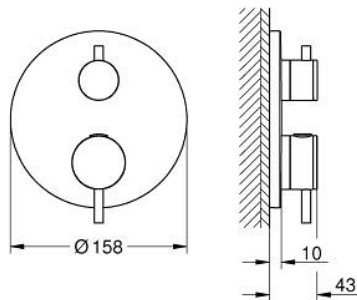

24 357 DA0 ATRIO THERMOSTATIC MIXER FOR 1 OUTLET WITH SHUT OFF VALVE

PRODUCT DESCRIPTION

- Colour: warm sunset
- trim set for GROHE Rapido SmartBox (35 600/35 604)
- GROHE TurboStat - compact cartridge with wax thermoelement
- GROHE LongLife finish
- wall escutcheon with GROHE FastFixation (covered escutcheon- and shaft sealing, covered fixing)
- metal escutcheon, retroactively 6° adjustable
- GROHE SafeStop - safety button at 38°C
- GROHE SafeStop Plus - optional temperature limiter at 43°C or 46°C included
- built-in non return valves and dirt strainers
- ceramic stop valve, 120°
- metal handles
- without roughing-in set 35 600/35 604 (please order separately)
- flow performance: outlet B = 27 l/min, outlet C = 30 l/min

24 357 DA0 ATRIO THERMOSTATIC MIXER FOR 1 OUTLET WITH SHUT OFF VALVE

SPARE PARTS, October 2021 – now

- 1: Mounting plate (Spare part-nr. 49080000)
- 2: Temperature control handle (Spare part-nr. 49089DA0)
- 3: Escutcheon (Spare part-nr. 49244DA0)
- 4: shut-off handle aquadimmer (Spare part-nr. 49165DA0)
- 5: Aquadimmer (Spare part-nr. 49084000)
- 6: Thermostatic compact cartridge 3/4" (Spare part-nr. 49028000)
- 7: Non-return valve (Spare part-nr. 49085000)
- 8: Seal (Spare part-nr. 48360000)
- 9: GROHE TurboStat cartridge 3/4" (Spare part-nr. 49003000)*
- 10: Service stops (Spare part-nr. 1405300M)*
- 11: Socket Spanner (Spare part-nr. 49059000)*
- 12: Backflow protection combination (EN1717) (Spare part-nr. 14055000)*
- 13: Universal extension set 2-handle thermostats, 25 mm (Spare part-nr. 14058000)*