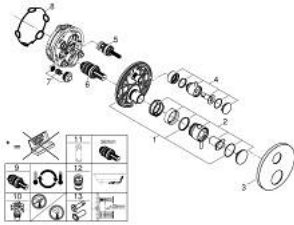

24 357 DA0 ATRIO THERMOSTATIC MIXER FOR 1 OUTLET WITH SHUT OFF VALVE

PRODUCT DESCRIPTION

- Colour: warm sunset
- trim set for GROHE Rapido SmartBox (35 600/35 604)
- GROHE TurboStat - compact cartridge with wax thermoelement
- GROHE LongLife finish
- wall escutcheon with GROHE FastFixation (covered escutcheon- and shaft sealing, covered fixing)
- metal escutcheon, retroactively 6° adjustable
- GROHE SafeStop - safety button at 38°C
- GROHE SafeStop Plus - optional temperature limiter at 43°C or 46°C included
- built-in non return valves and dirt strainers
- ceramic stop valve, 120°
- metal handles
- without roughing-in set 35 600/35 604 (please order separately)
- flow performance: outlet B = 27 l/min, outlet C = 30 l/min

24 357 DA0 ATRIO THERMOSTATIC MIXER FOR 1 OUTLET WITH SHUT OFF VALVE

SPARE PARTS, October 2021 – now

- 1: Mounting plate (Spare part-nr. 49080000)
- 2: Temperature control handle (Spare part-nr. 49089DA0)
- 3: Escutcheon (Spare part-nr. 49244DA0)
- 4: shut-off handle aquadimmer (Spare part-nr. 49165DA0)
- 5: Aquadimmer (Spare part-nr. 49084000)
- 6: Thermostatic compact cartridge 3/4" (Spare part-nr. 49028000)
- 7: Non-return valve (Spare part-nr. 49085000)
- 8: Seal (Spare part-nr. 48360000)
- 9: GROHE TurboStat cartridge 3/4" (Spare part-nr. 49003000)*
- 10: Service stops (Spare part-nr. 1405300M)*
- 11: Socket Spanner (Spare part-nr. 49059000)*
- 12: Backflow protection combination (EN1717) (Spare part-nr. 14055000)*
- 13: Universal extension set 2-handle thermostats, 25 mm (Spare part-nr. 14058000)*