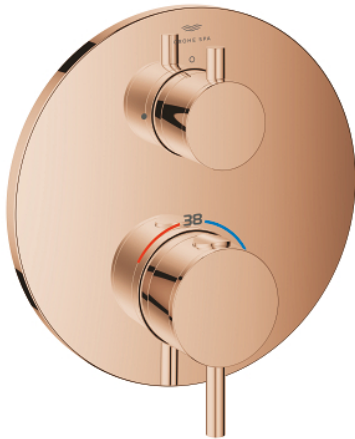

24 357 DA0 ATRIO THERMOSTATIC MIXER FOR 1 OUTLET WITH SHUT OFF VALVE

PRODUCT DESCRIPTION

- Colour: warm sunset
- trim set for GROHE Rapido SmartBox (35 600/35 604)
- GROHE TurboStat - compact cartridge with wax thermoelement
- GROHE LongLife finish
- wall escutcheon with GROHE FastFixation (covered escutcheon- and shaft sealing, covered fixing)
- metal escutcheon, retroactively 6° adjustable
- GROHE SafeStop - safety button at 38°C
- GROHE SafeStop Plus - optional temperature limiter at 43°C or 46°C included
- built-in non return valves and dirt strainers
- ceramic stop valve, 120°
- metal handles
- without roughing-in set 35 600/35 604 (please order separately)
- flow performance: outlet B = 27 l/min, outlet C = 30 l/min

24 357 DA0 ATRIO THERMOSTATIC MIXER FOR 1 OUTLET WITH SHUT OFF VALVE

SPARE PARTS, October 2021 – now

- 1: Mounting plate (Spare part-nr. 49080000)
- 2: Temperature control handle (Spare part-nr. 49089DA0)
- 3: Escutcheon (Spare part-nr. 49244DA0)
- 4: shut-off handle aquadimmer (Spare part-nr. 49165DA0)
- 5: Aquadimmer (Spare part-nr. 49084000)
- 6: Thermostatic compact cartridge 3/4" (Spare part-nr. 49028000)
- 7: Non-return valve (Spare part-nr. 49085000)
- 8: Seal (Spare part-nr. 48360000)
- 9: GROHE TurboStat cartridge 3/4" (Spare part-nr. 49003000)*
- 10: Service stops (Spare part-nr. 1405300M)*
- 11: Socket Spanner (Spare part-nr. 49059000)*
- 12: Backflow protection combination (EN1717) (Spare part-nr. 14055000)*
- 13: Universal extension set 2-handle thermostats, 25 mm (Spare part-nr. 14058000)*